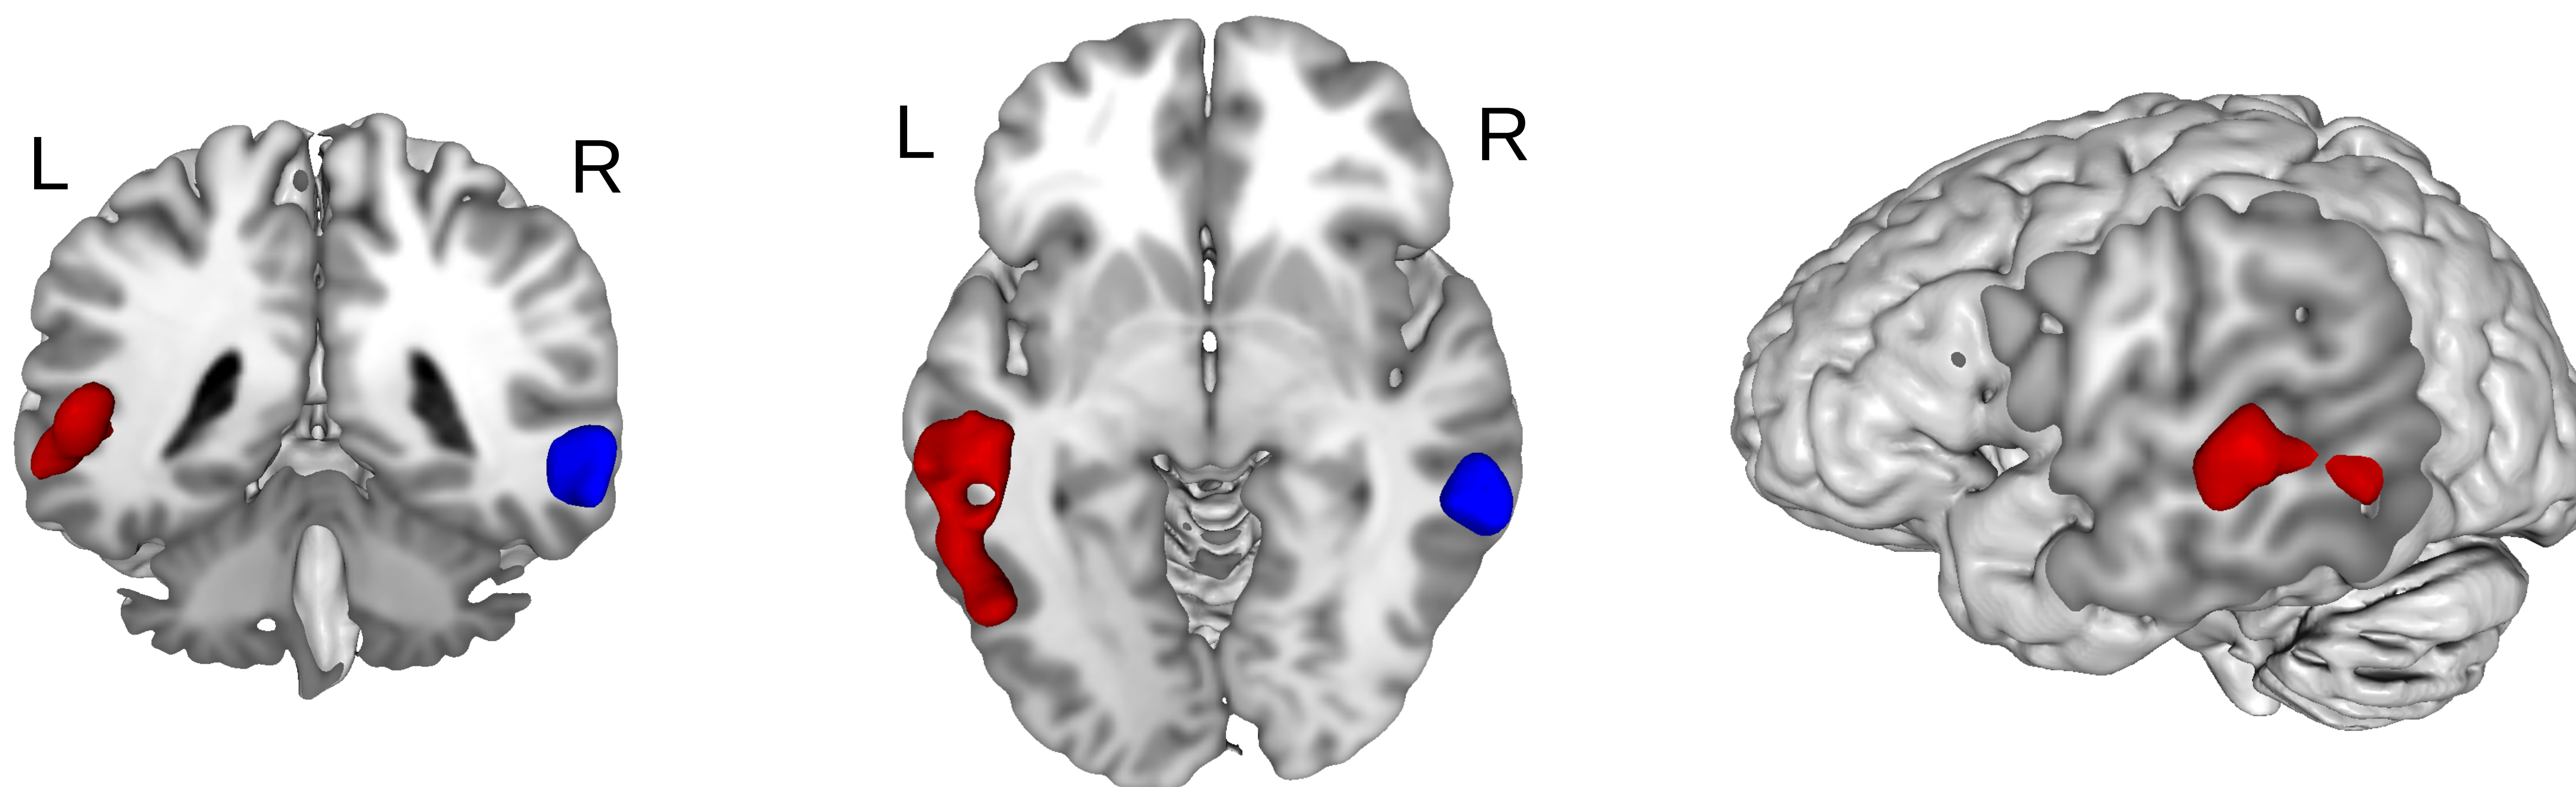

Seed-based correlation: FW > no-FW+

A: Left TPJ

B: Precuneus

$y = -40$

$z = -2$

$x = -58$

 $P < 0.05$ FWE