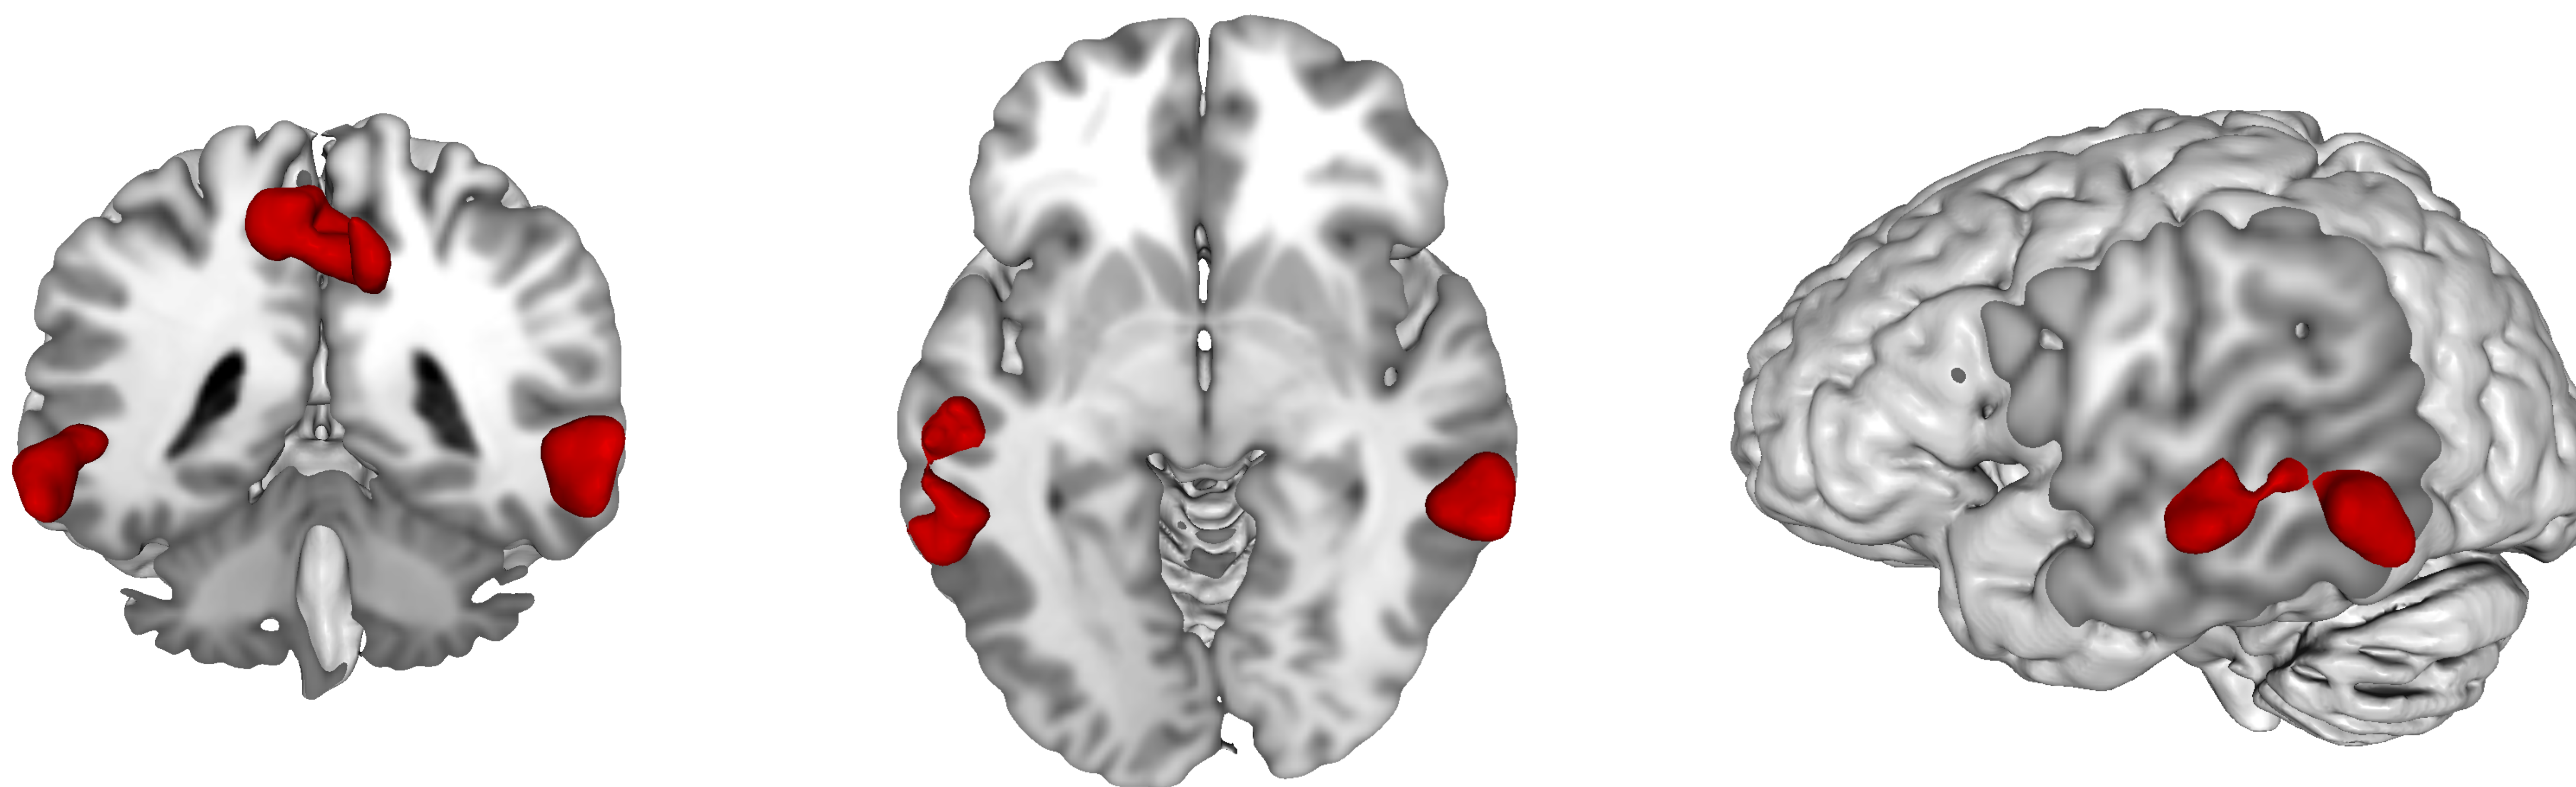

Seed-based correlation: FW > no-FW+

A: Left TPJ

B: Precuneus

$y = -40$

$z = -2$

$x = -58$

 $P < 0.05$ FWE