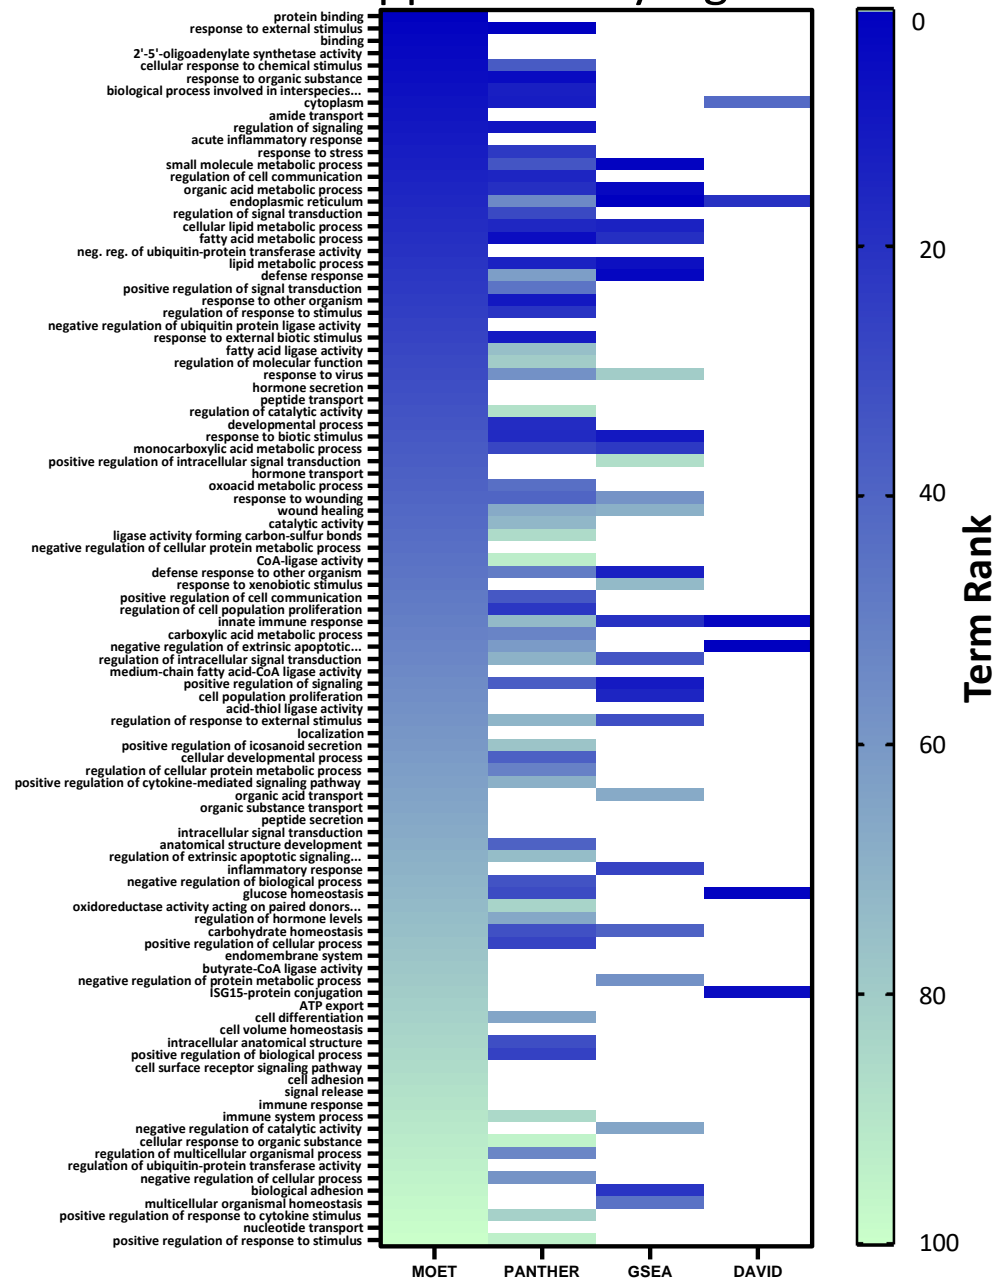

Supplementary Figure 3

Figure S3: MOET top 100 GO term overlap with compared enrichment tools. This heat map depicts term overlap from DAVID, GSEA, and PANTHER relative to the top 100 p-value ranked GO terms from MOET. The most significant terms from each tool are shown dark blue while the less significant terms, near rank 100, are shown in green. Term names are displayed to the left of the heat map and some have been truncated due to excessive length.