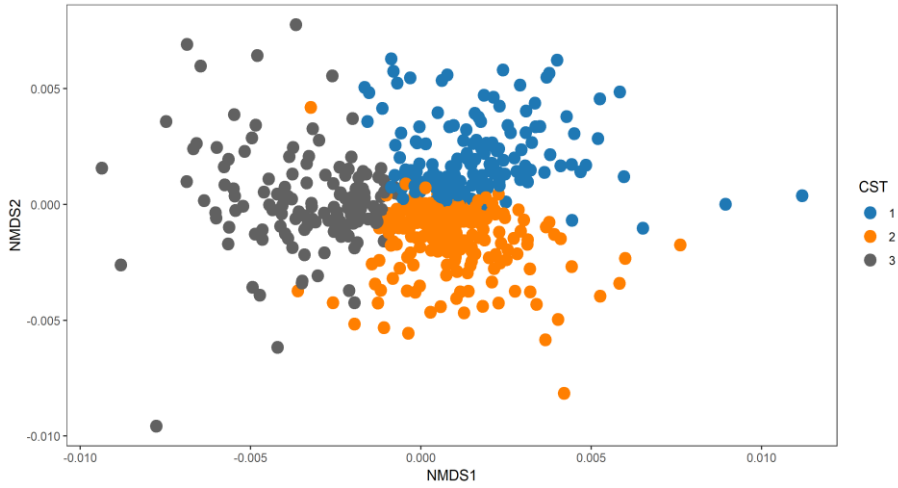

Non Metric MDS using JSD distance

Clusters silhouette plot
Average silhouette width: 0.2