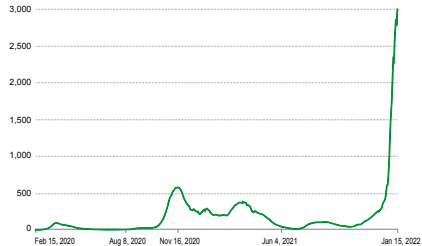

DAILY NEW CONFIRMED COVID-19 CASES IN ITALY, BRAZIL AND TAIWAN (FEBRUARY 1, 2020 – JANUARY 15, 2022)

Italy

Brazil

Taiwan