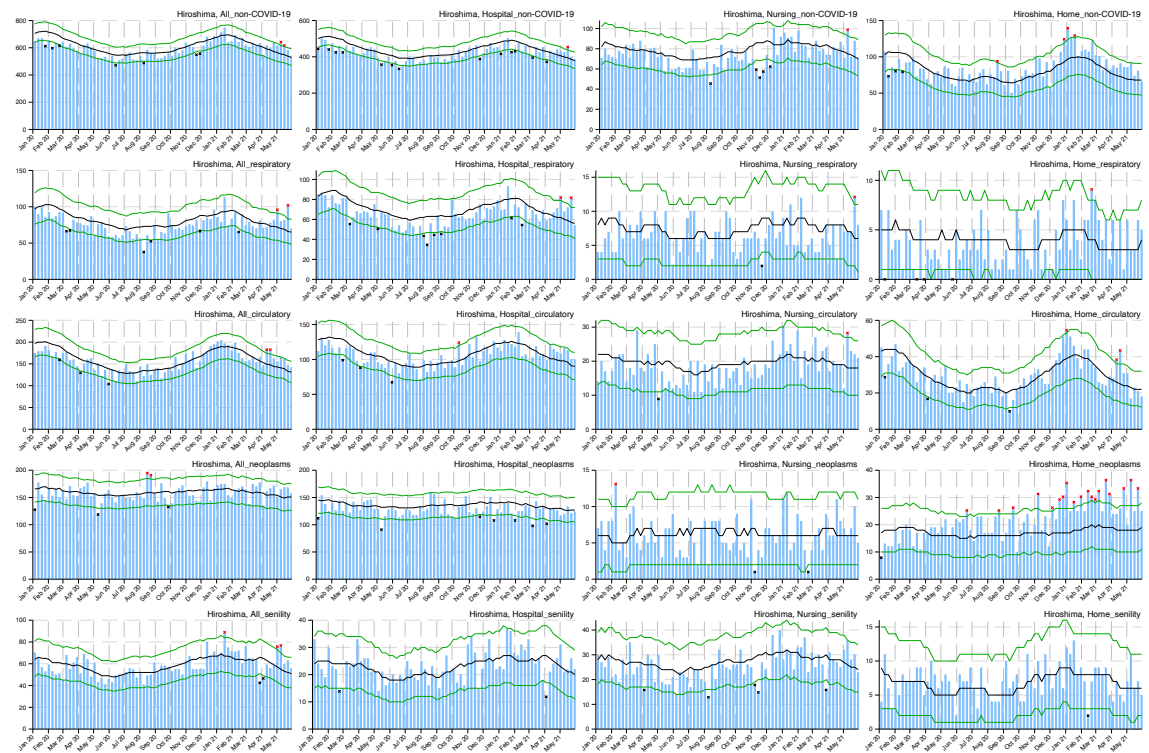

Aichi_All_senility

Aichi_Hospital_senility

Aichi_Nursing_senility

Aichi_Home_senility

Table A.1: Weekly number of observed and excess/exiguous deaths in Japan and 47 prefectures for non-COVID-19-related deaths in all places from January 2020 through May 2021.