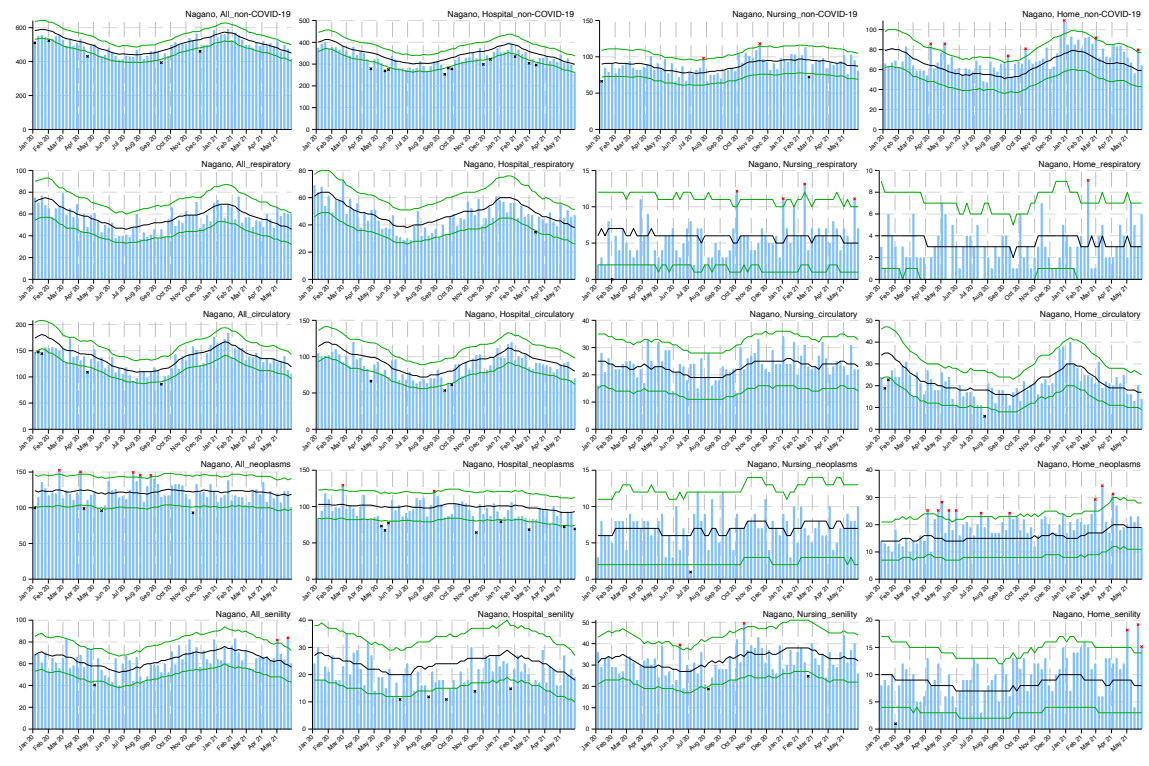

Appendix

Figure A: Weekly observed and 95% upper/lower bounds of the expected weekly number of deaths in 47 prefectures from January 2020 through June 2021 by cause categories and by place of death.

Blue bar indicates the observed number of deaths, black line indicates the expected number of deaths, green lines indicate the 95% upper and lower bounds of the expected number of deaths, red asterisk indicates the observed count above the upper bound, and black asterisk indicates the observed count below the upper bound.