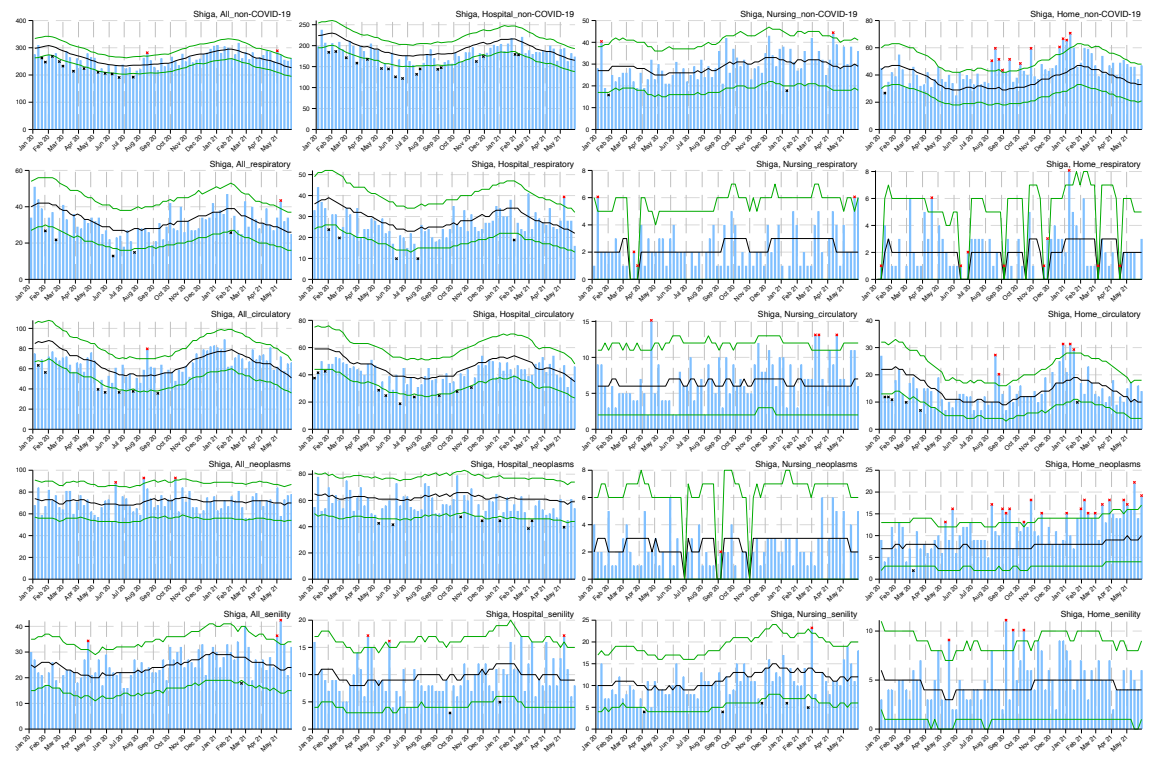

Aichi_All_senility

Aichi_Hospital_senility

Aichi_Nursing_senility

Aichi_Home_senility

Table A.1: Weekly number of observed and excess/exiguous deaths in Japan and 47 prefectures for non-COVID-19-related deaths in all places from January 2020 through May 2021.