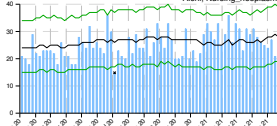

Aichi_Nursing_senility