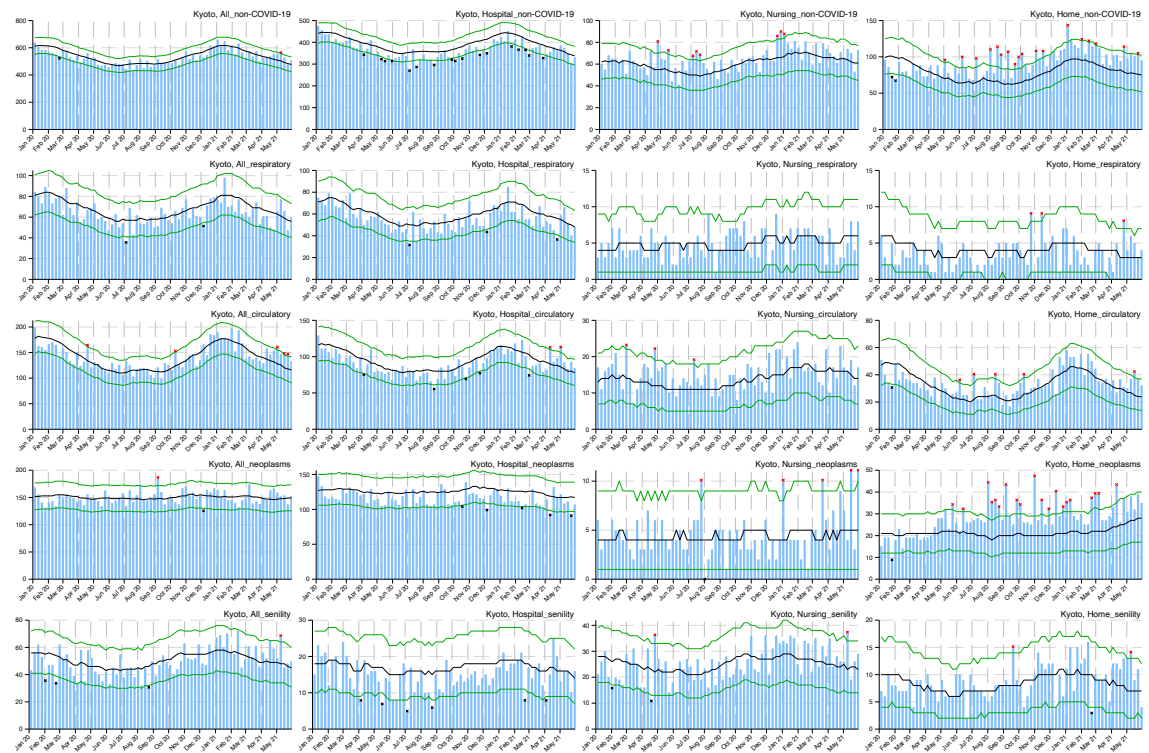

Aichi_All_senility

Aichi_Hospital_senility

Aichi_Nursing_senility

Aichi_Home_senility

Table A.1: Weekly number of observed and excess/exiguous deaths in Japan and 47 prefectures for non-COVID-19-related deaths in all places from January 2020 through May 2021.