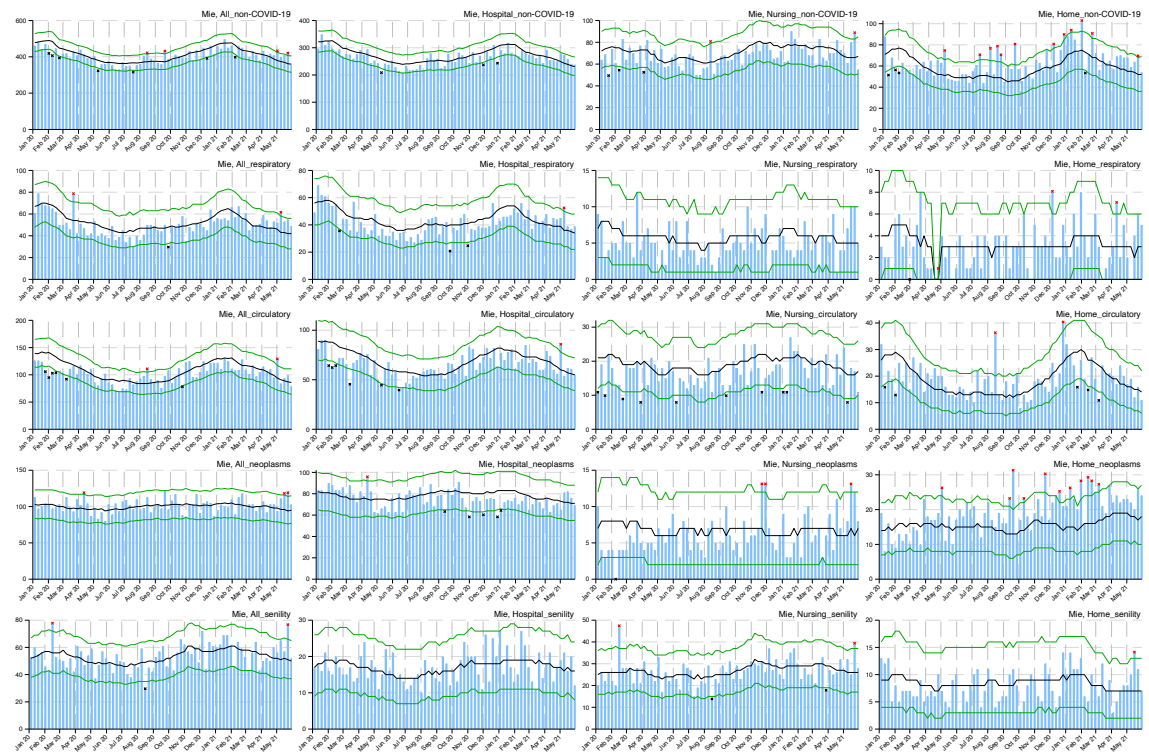

Aichi_All_senility

Aichi_Hospital_senility

Aichi_Nursing_senility

Aichi_Home_senility

Table A.1: Weekly number of observed and excess/exiguous deaths in Japan and 47 prefectures for non-COVID-19-related deaths in all places from January 2020 through May 2021.