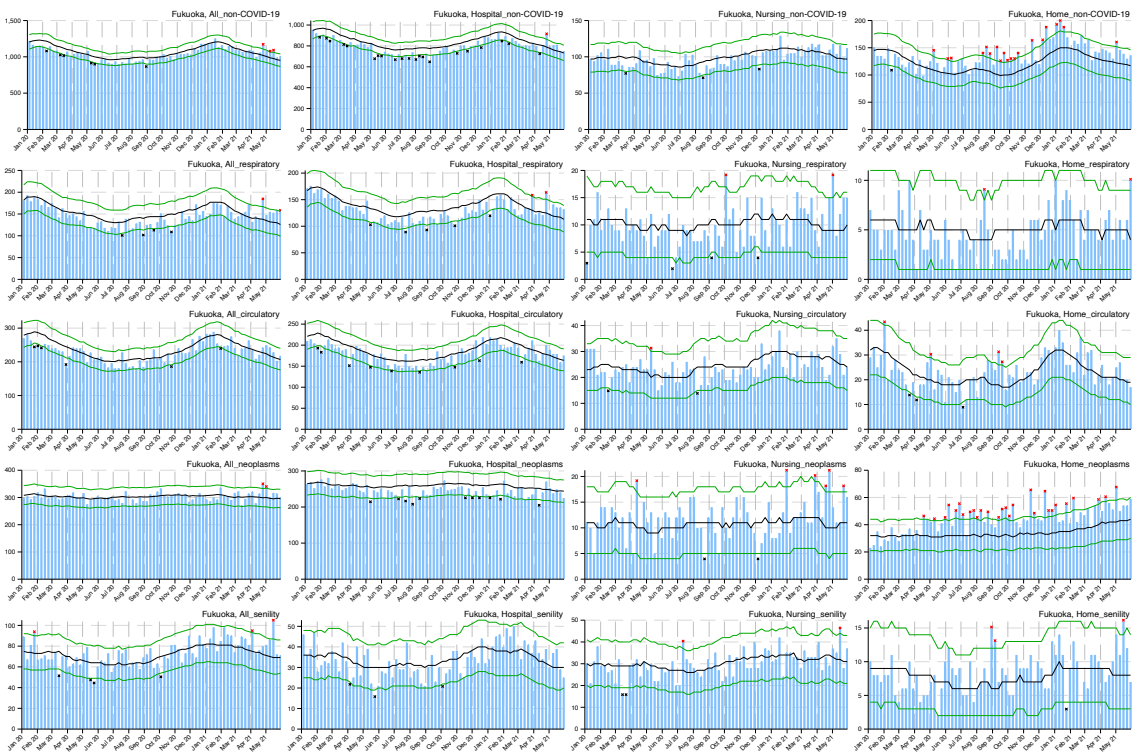

Aichi_All_senility

Aichi_Hospital_senility

Aichi_Nursing_senility

Aichi_Home_senility

Table A.1: Weekly number of observed and excess/exiguous deaths in Japan and 47 prefectures for non-COVID-19-related deaths in all places from January 2020 through May 2021.