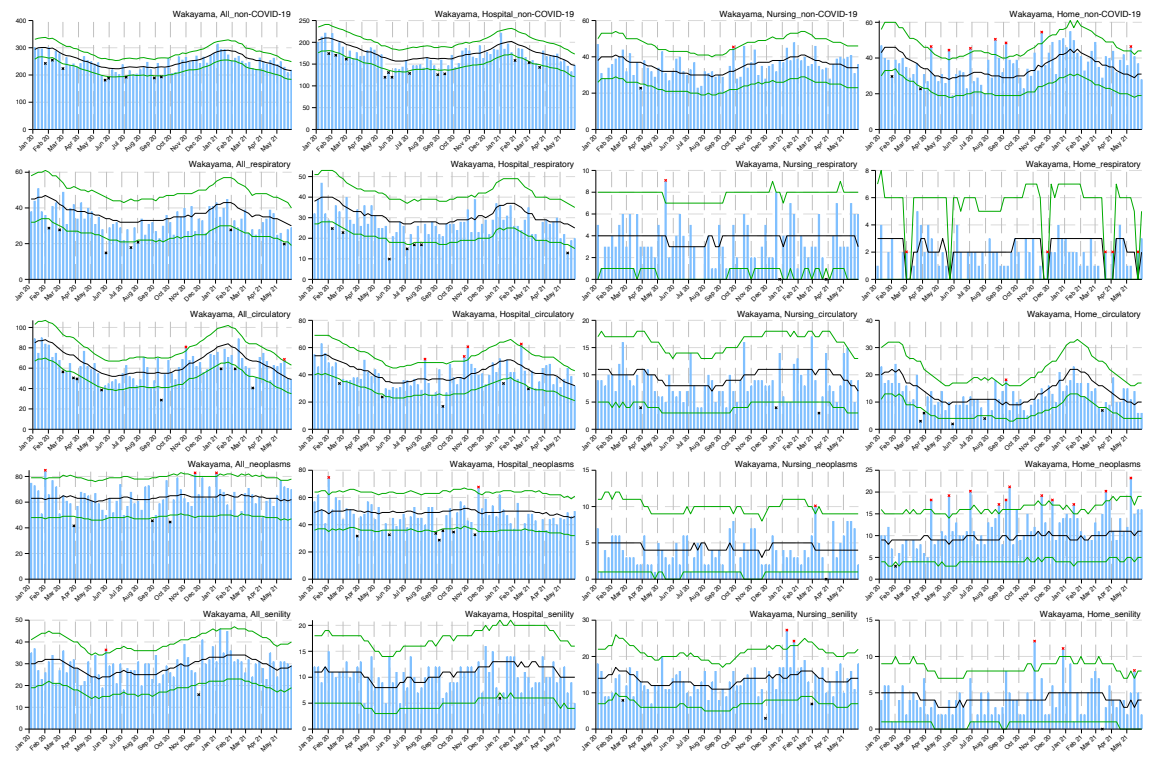

Aichi_All_senility

Aichi_Hospital_senility

Aichi_Nursing_senility

Aichi_Home_senility

Table A.1: Weekly number of observed and excess/exiguous deaths in Japan and 47 prefectures for non-COVID-19-related deaths in all places from January 2020 through May 2021.