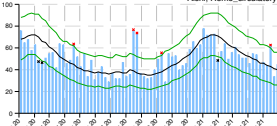

Aichi_Home_neoplasms