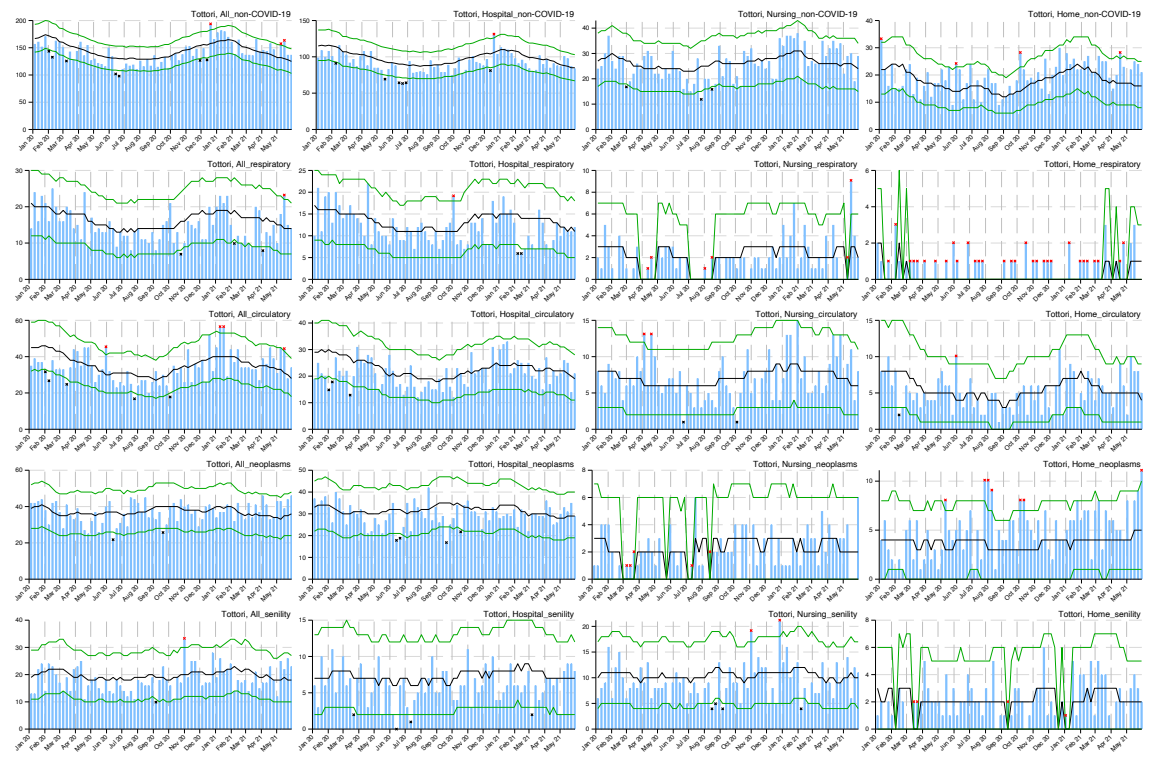

Aichi_All_senility

Aichi_Hospital_senility

Aichi_Nursing_senility

Aichi_Home_senility

Table A.1: Weekly number of observed and excess/exiguous deaths in Japan and 47 prefectures for non-COVID-19-related deaths in all places from January 2020 through May 2021.