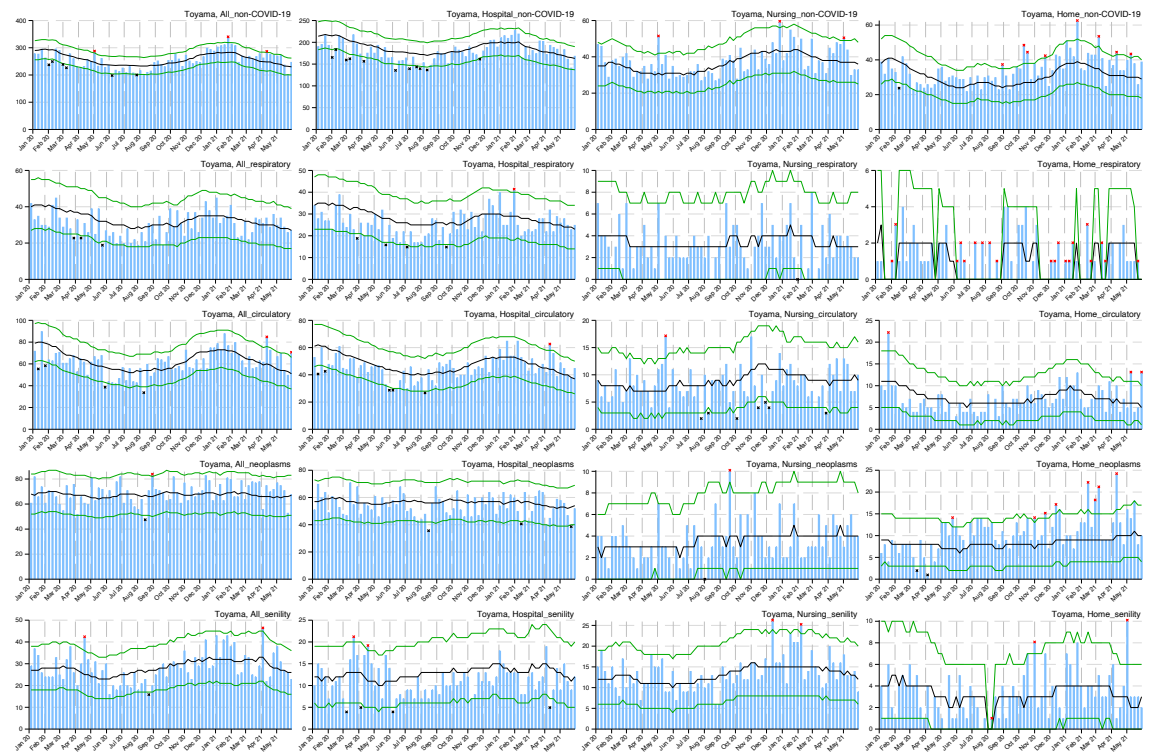

Appendix

Figure A: Weekly observed and 95% upper/lower bounds of the expected weekly number of deaths in 47 prefectures from January 2020 through June 2021 by cause categories and by place of death.

Blue bar indicates the observed number of deaths, black line indicates the expected number of deaths, green lines indicate the 95% upper and lower bounds of the expected number of deaths, red asterisk indicates the observed count above the upper bound, and black asterisk indicates the observed count below the upper bound.