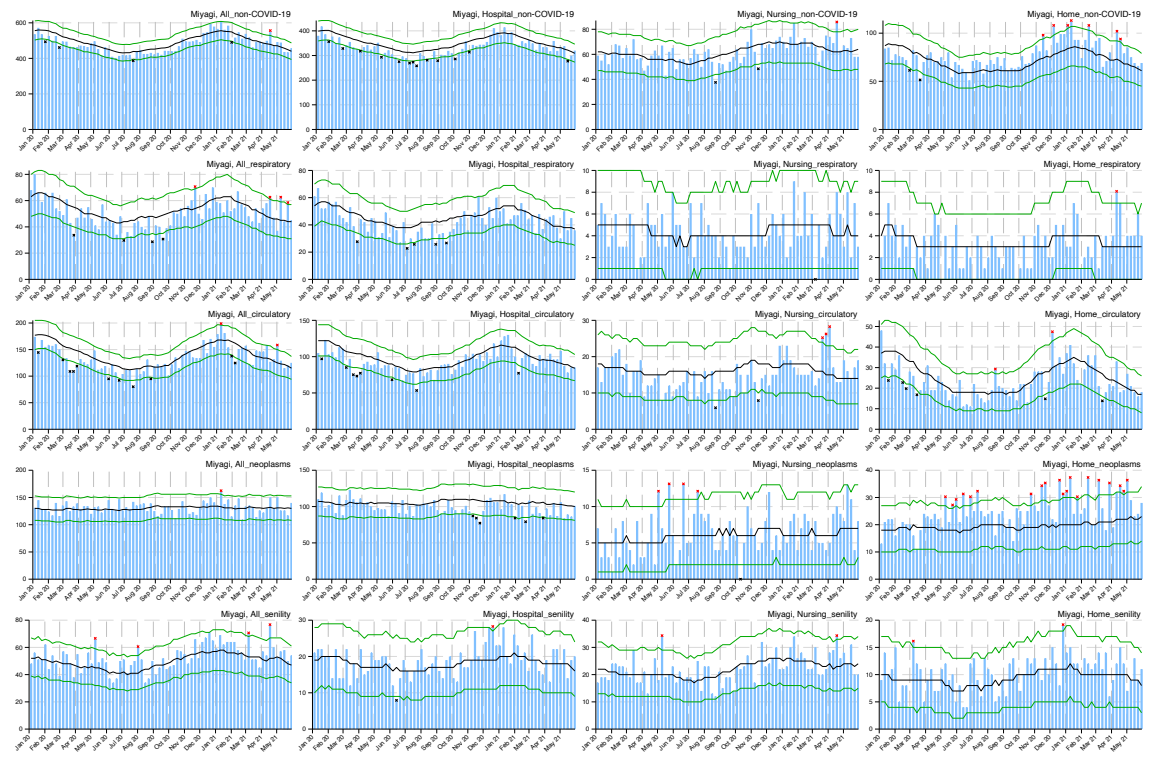

Appendix

Figure A: Weekly observed and 95% upper/lower bounds of the expected weekly number of deaths in 47 prefectures from January 2020 through June 2021 by cause categories and by place of death.

Blue bar indicates the observed number of deaths, black line indicates the expected number of deaths, green lines indicate the 95% upper and lower bounds of the expected number of deaths, red asterisk indicates the observed count above the upper bound, and black asterisk indicates the observed count below the upper bound.