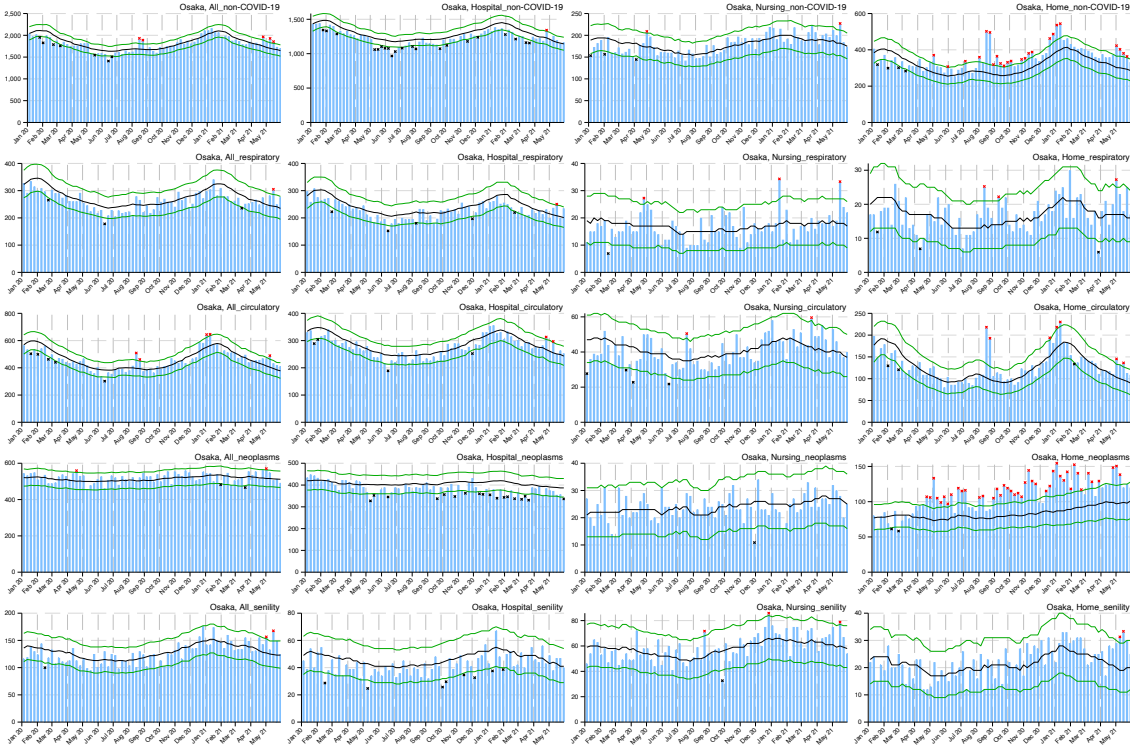

Aichi_All_senility

Aichi_Hospital_senility

Aichi_Nursing_senility

Aichi_Home_senility

Table A.1: Weekly number of observed and excess/exiguous deaths in Japan and 47 prefectures for non-COVID-19-related deaths in all places from January 2020 through May 2021.