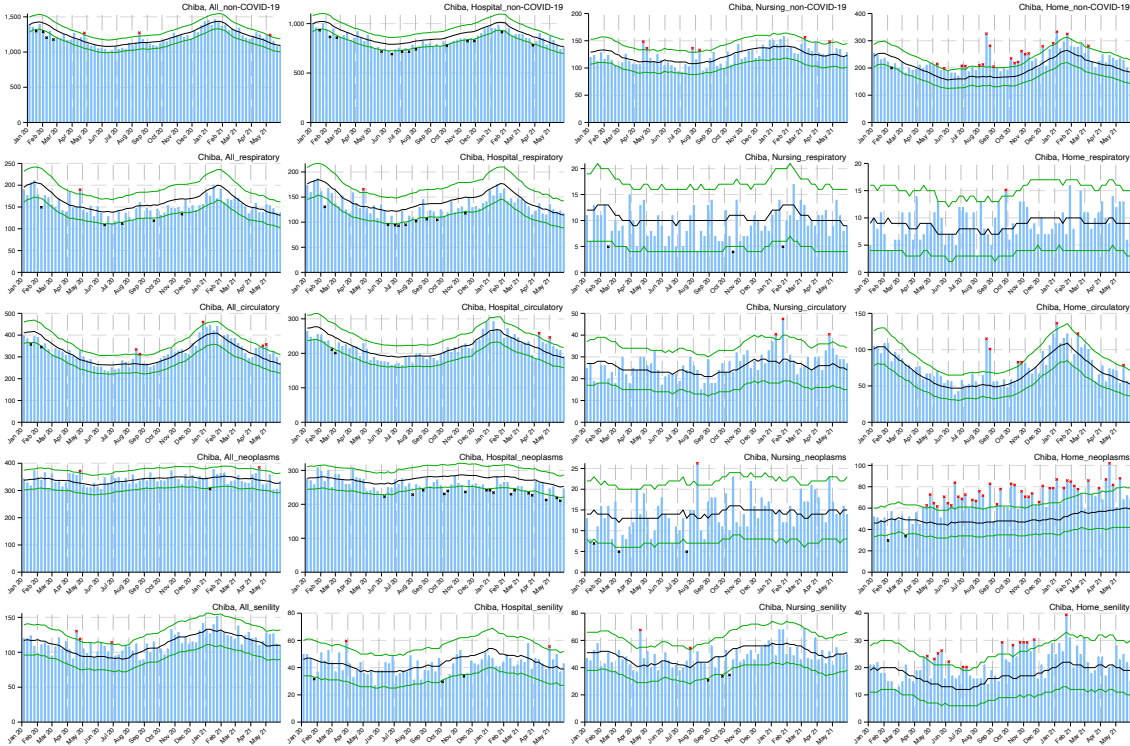

Appendix

Figure A: Weekly observed and 95% upper/lower bounds of the expected weekly number of deaths in 47 prefectures from January 2020 through June 2021 by cause categories and by place of death.

Blue bar indicates the observed number of deaths, black line indicates the expected number of deaths, green lines indicate the 95% upper and lower bounds of the expected number of deaths, red asterisk indicates the observed count above the upper bound, and black asterisk indicates the observed count below the upper bound.