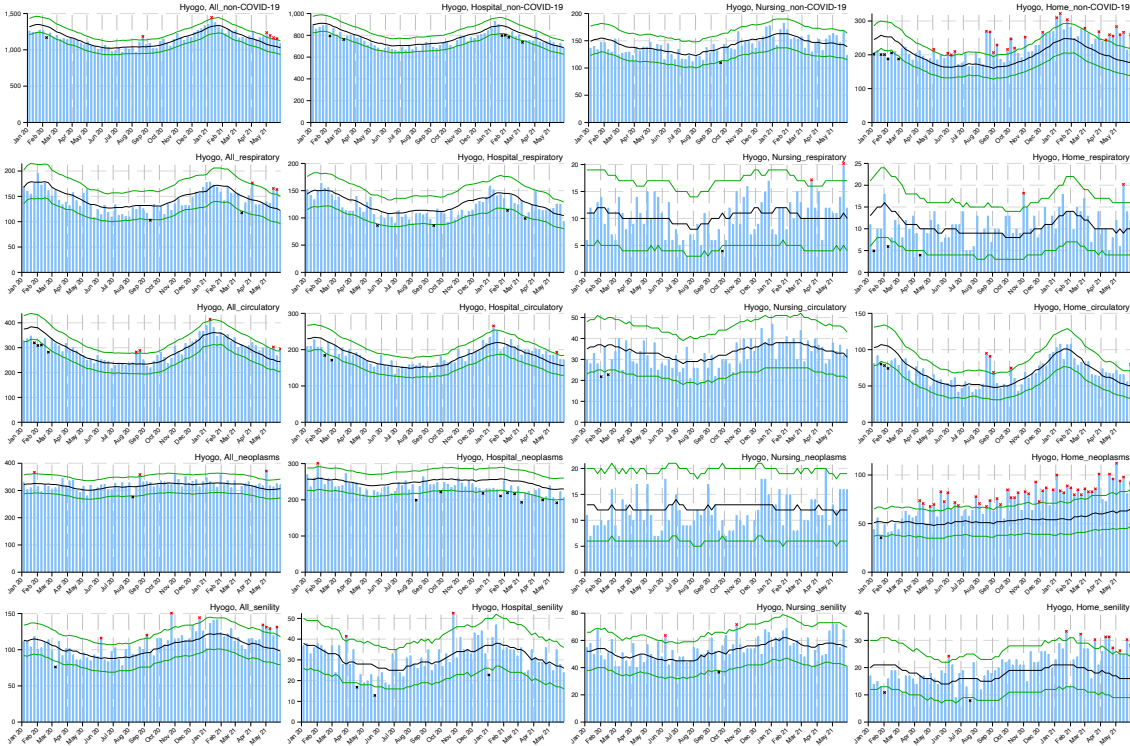

Aichi_All_senility

Aichi_Hospital_senility

Aichi_Nursing_senility

Aichi_Home_senility

Table A.1: Weekly number of observed and excess/exiguous deaths in Japan and 47 prefectures for non-COVID-19-related deaths in all places from January 2020 through May 2021.