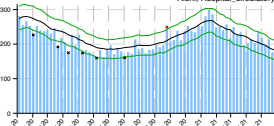

Aichi_Hospital_neoplasms