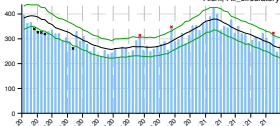

Aichi_All_neoplasms