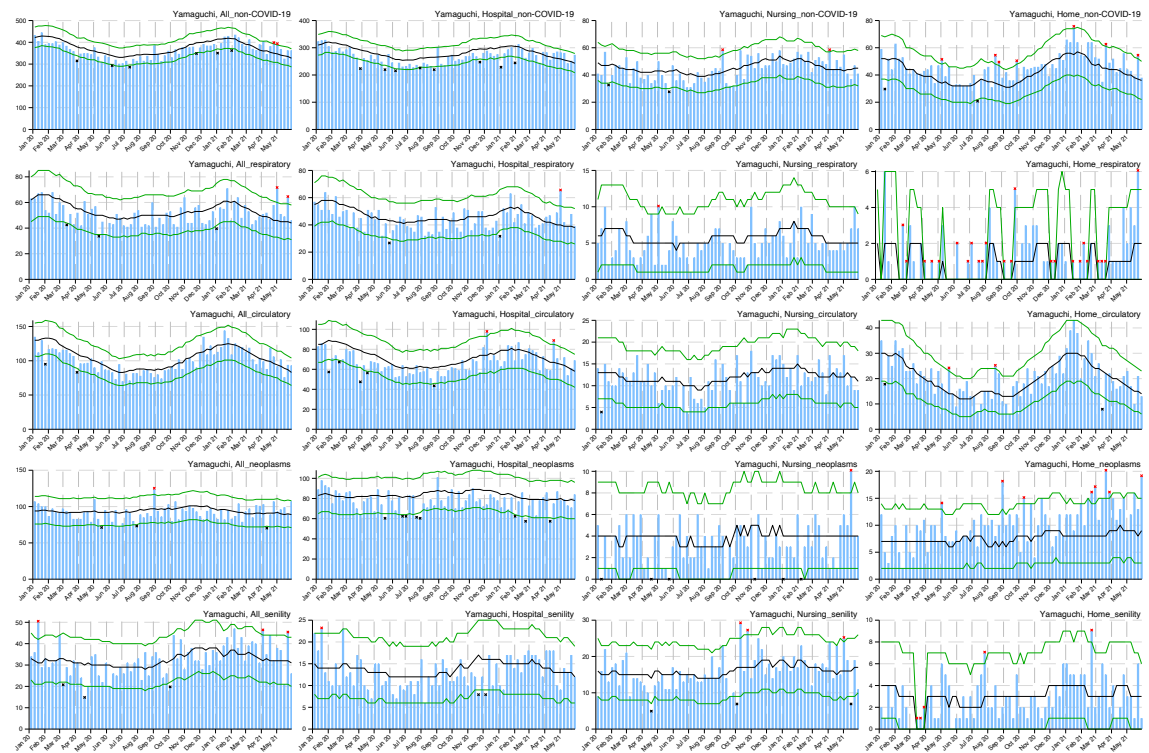

Aichi_All_senility

Aichi_Hospital_senility

Aichi_Nursing_senility

Aichi_Home_senility

Table A.1: Weekly number of observed and excess/exiguous deaths in Japan and 47 prefectures for non-COVID-19-related deaths in all places from January 2020 through May 2021.