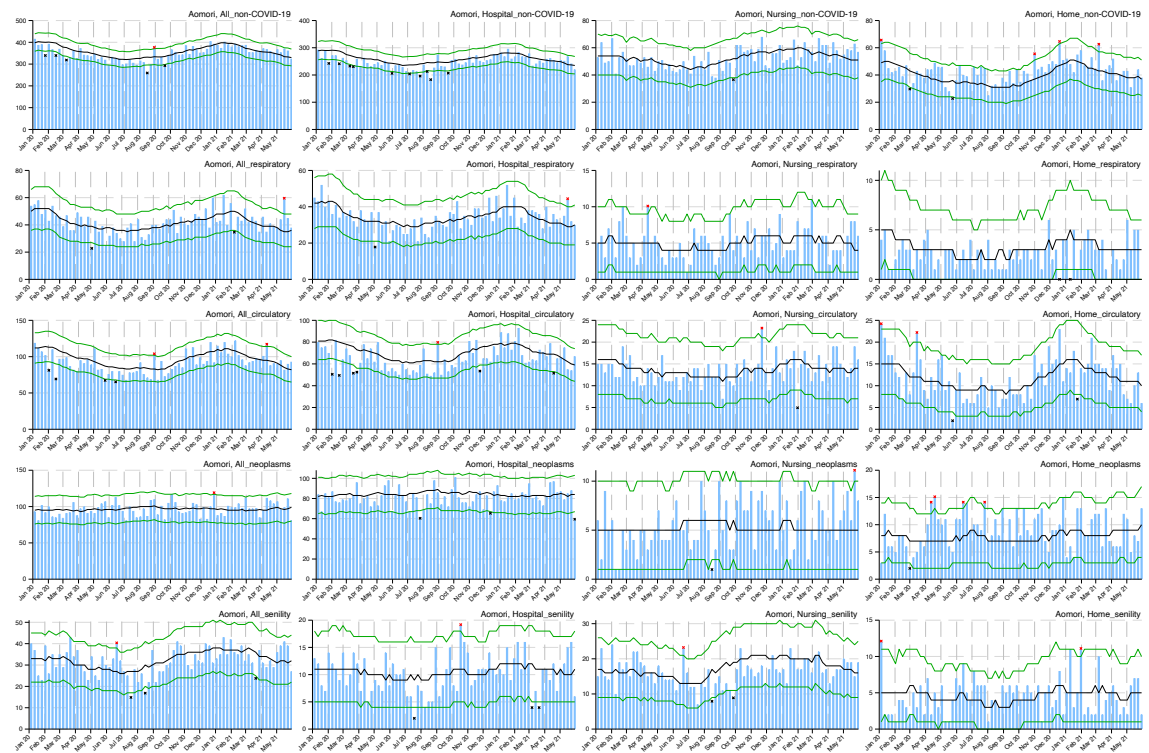

Appendix

Figure A: Weekly observed and 95% upper/lower bounds of the expected weekly number of deaths in 47 prefectures from January 2020 through June 2021 by cause categories and by place of death.

Blue bar indicates the observed number of deaths, black line indicates the expected number of deaths, green lines indicate the 95% upper and lower bounds of the expected number of deaths, red asterisk indicates the observed count above the upper bound, and black asterisk indicates the observed count below the upper bound.