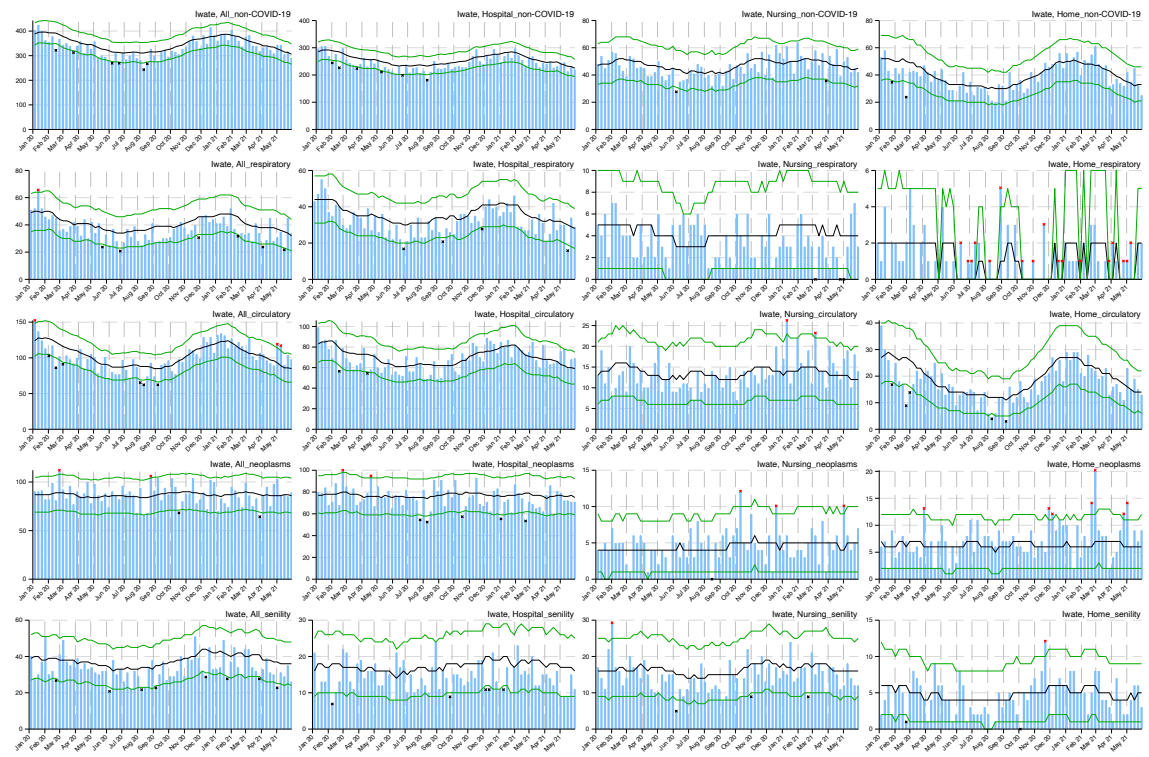

Appendix

Figure A: Weekly observed and 95% upper/lower bounds of the expected weekly number of deaths in 47 prefectures from January 2020 through June 2021 by cause categories and by place of death.

Blue bar indicates the observed number of deaths, black line indicates the expected number of deaths, green lines indicate the 95% upper and lower bounds of the expected number of deaths, red asterisk indicates the observed count above the upper bound, and black asterisk indicates the observed count below the upper bound.