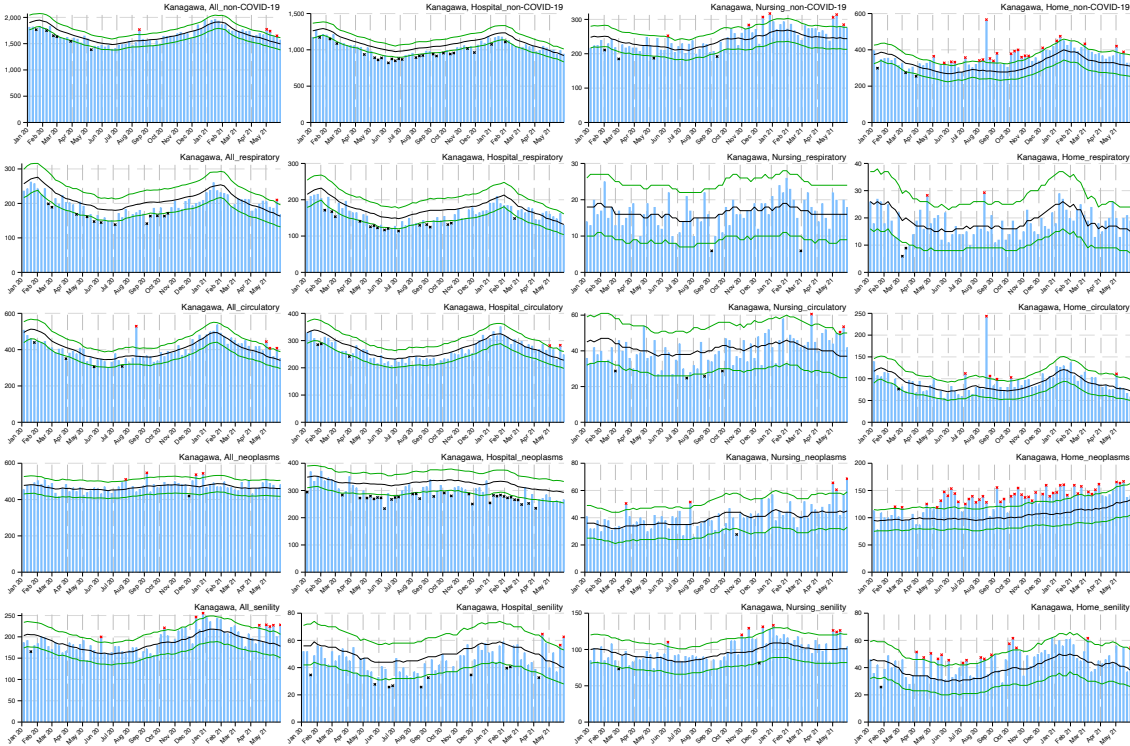

Appendix

Figure A: Weekly observed and 95% upper/lower bounds of the expected weekly number of deaths in 47 prefectures from January 2020 through June 2021 by cause categories and by place of death.

Blue bar indicates the observed number of deaths, black line indicates the expected number of deaths, green lines indicate the 95% upper and lower bounds of the expected number of deaths, red asterisk indicates the observed count above the upper bound, and black asterisk indicates the observed count below the upper bound.