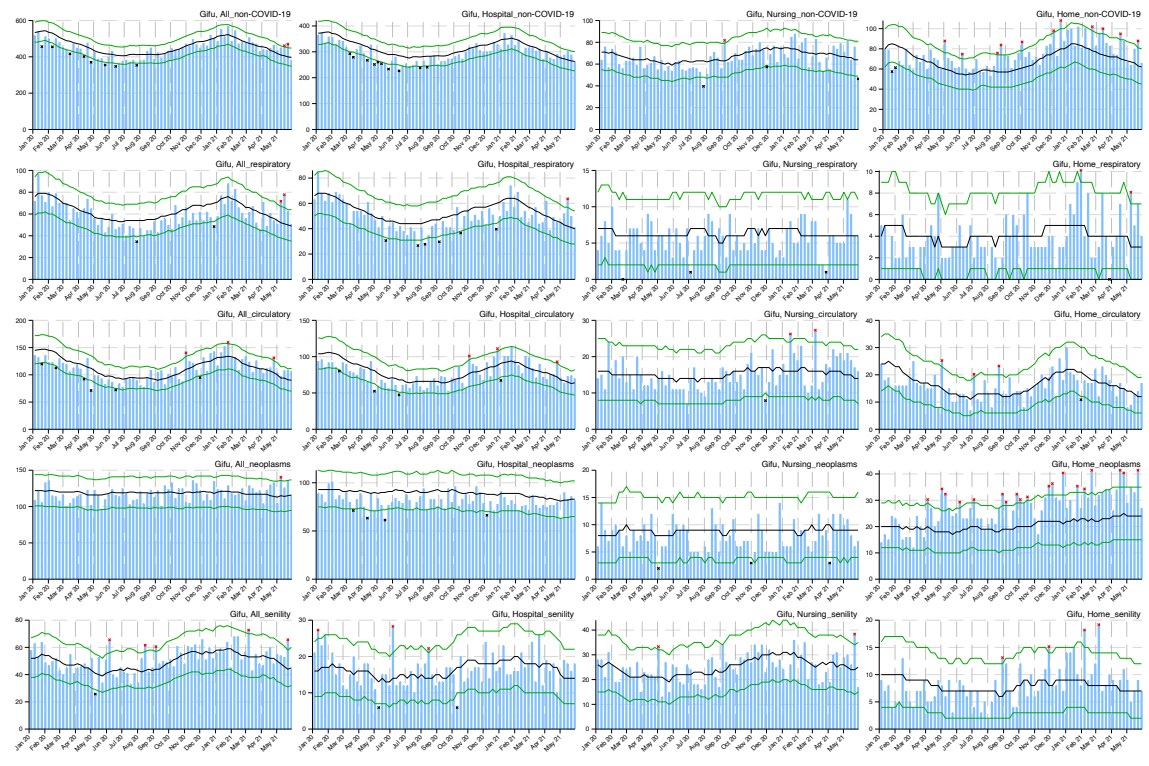

Appendix

Figure A: Weekly observed and 95% upper/lower bounds of the expected weekly number of deaths in 47 prefectures from January 2020 through June 2021 by cause categories and by place of death.

Blue bar indicates the observed number of deaths, black line indicates the expected number of deaths, green lines indicate the 95% upper and lower bounds of the expected number of deaths, red asterisk indicates the observed count above the upper bound, and black asterisk indicates the observed count below the upper bound.