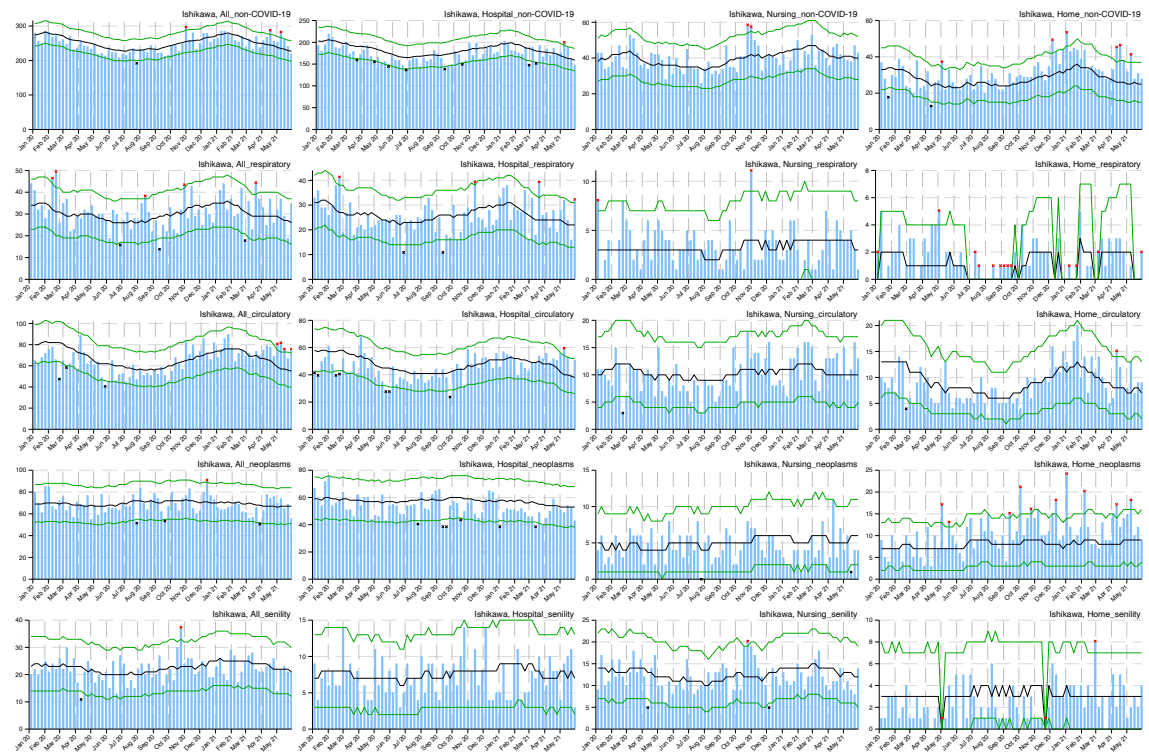

Appendix

Figure A: Weekly observed and 95% upper/lower bounds of the expected weekly number of deaths in 47 prefectures from January 2020 through June 2021 by cause categories and by place of death.

Blue bar indicates the observed number of deaths, black line indicates the expected number of deaths, green lines indicate the 95% upper and lower bounds of the expected number of deaths, red asterisk indicates the observed count above the upper bound, and black asterisk indicates the observed count below the upper bound.