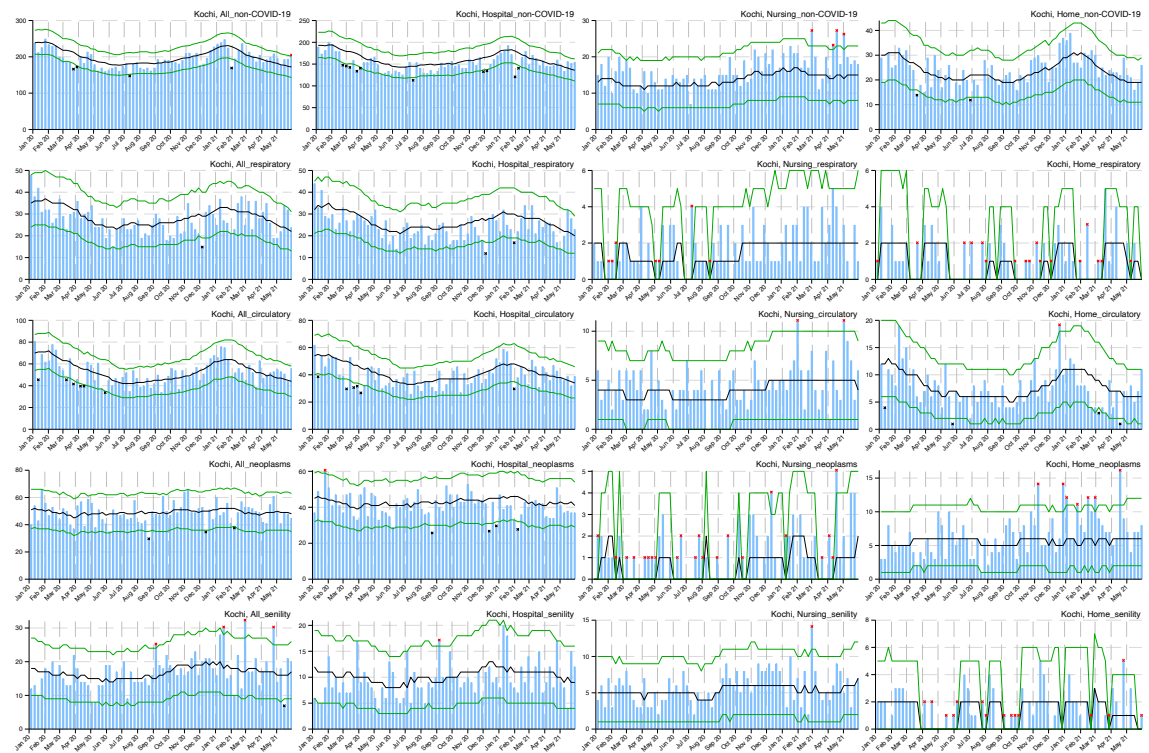

Aichi_All_senility

Aichi_Hospital_senility

Aichi_Nursing_senility

Aichi_Home_senility

Table A.1: Weekly number of observed and excess/exiguous deaths in Japan and 47 prefectures for non-COVID-19-related deaths in all places from January 2020 through May 2021.