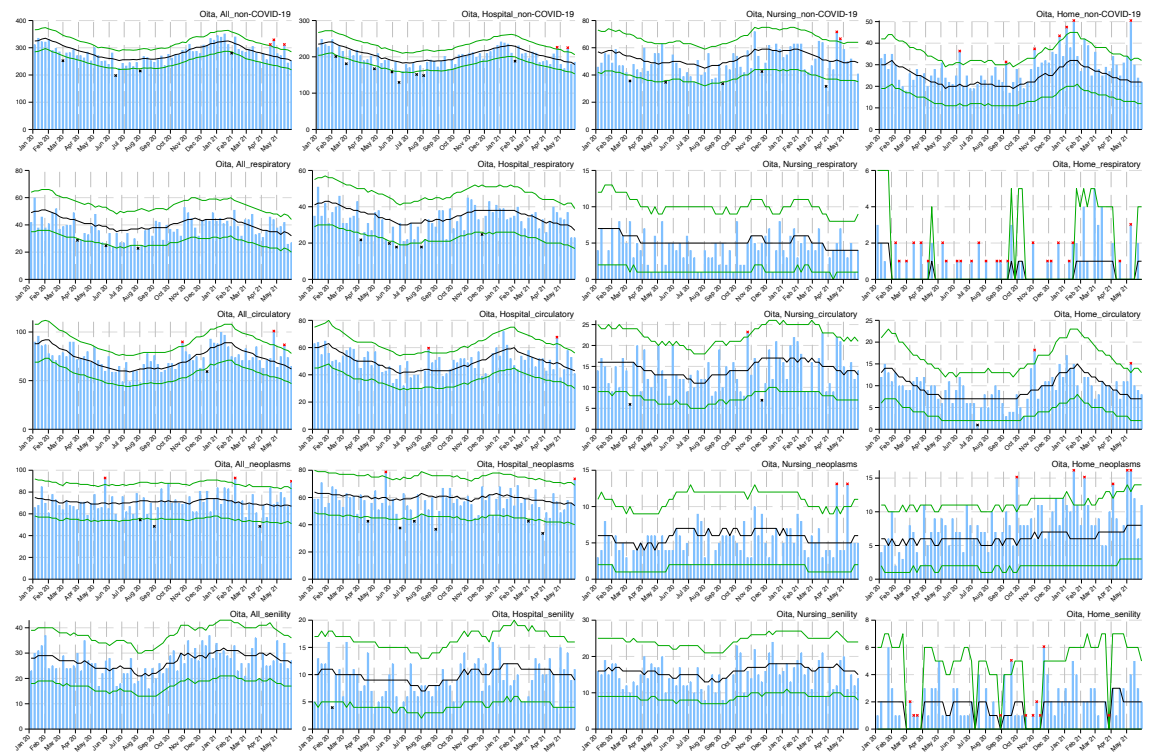

Aichi_All_senility

Aichi_Hospital_senility

Aichi_Nursing_senility

Aichi_Home_senility

Table A.1: Weekly number of observed and excess/exiguous deaths in Japan and 47 prefectures for non-COVID-19-related deaths in all places from January 2020 through May 2021.