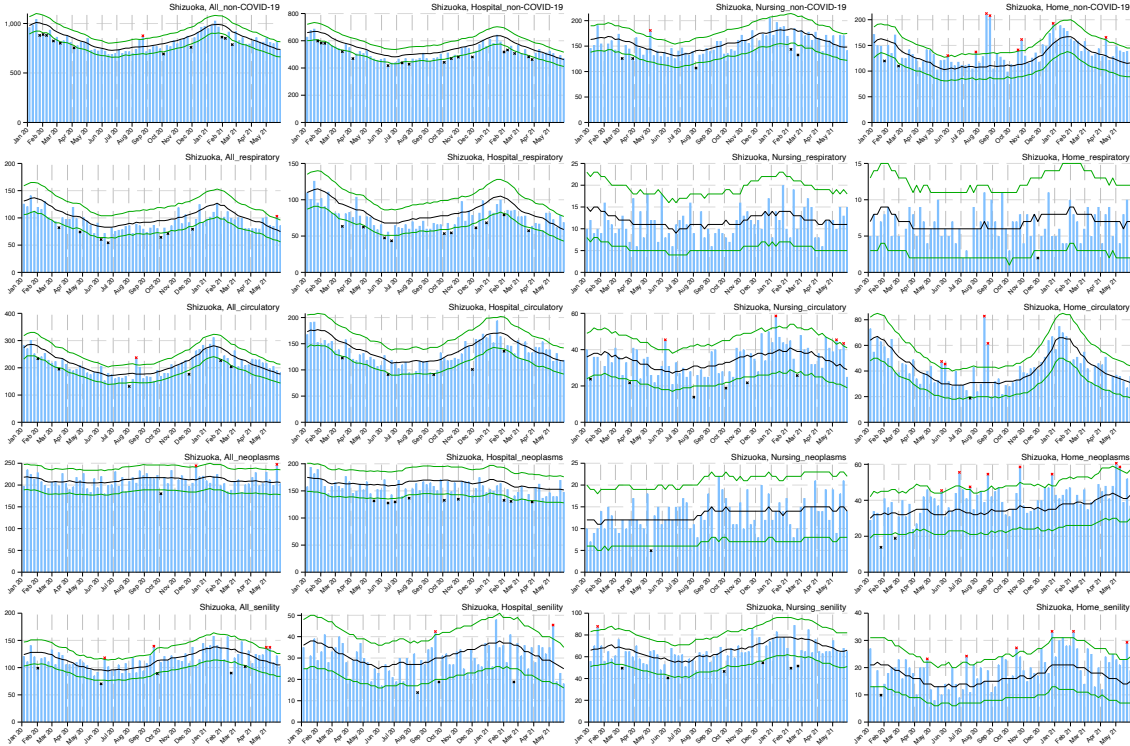

Appendix

Figure A: Weekly observed and 95% upper/lower bounds of the expected weekly number of deaths in 47 prefectures from January 2020 through June 2021 by cause categories and by place of death.

Blue bar indicates the observed number of deaths, black line indicates the expected number of deaths, green lines indicate the 95% upper and lower bounds of the expected number of deaths, red asterisk indicates the observed count above the upper bound, and black asterisk indicates the observed count below the upper bound.