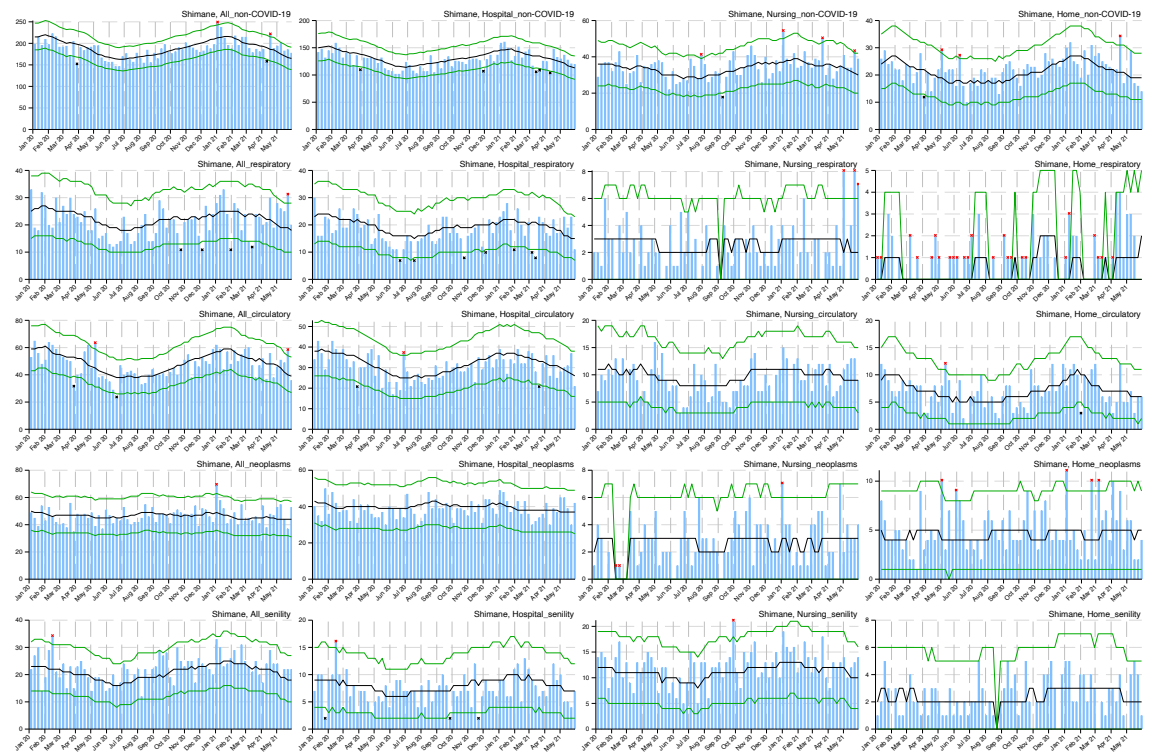

Aichi_All_senility

Aichi_Hospital_senility

Aichi_Nursing_senility

Aichi_Home_senility

Table A.1: Weekly number of observed and excess/exiguous deaths in Japan and 47 prefectures for non-COVID-19-related deaths in all places from January 2020 through May 2021.