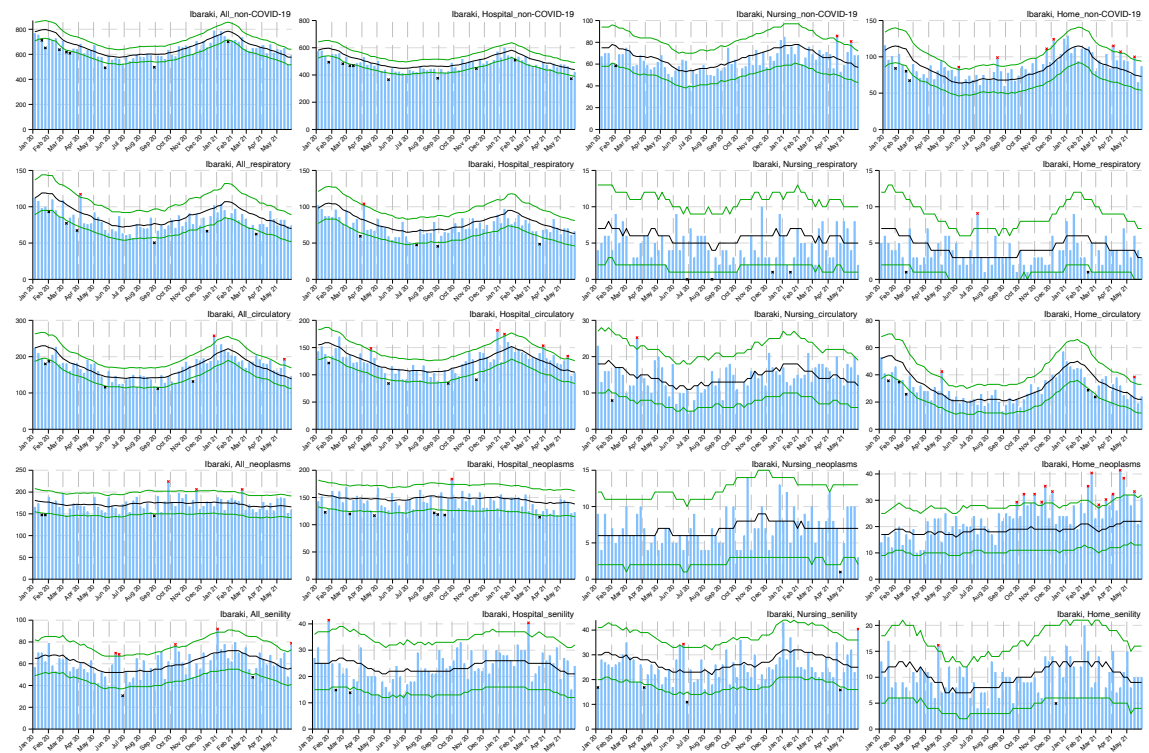

Appendix

Figure A: Weekly observed and 95% upper/lower bounds of the expected weekly number of deaths in 47 prefectures from January 2020 through June 2021 by cause categories and by place of death.

Blue bar indicates the observed number of deaths, black line indicates the expected number of deaths, green lines indicate the 95% upper and lower bounds of the expected number of deaths, red asterisk indicates the observed count above the upper bound, and black asterisk indicates the observed count below the upper bound.