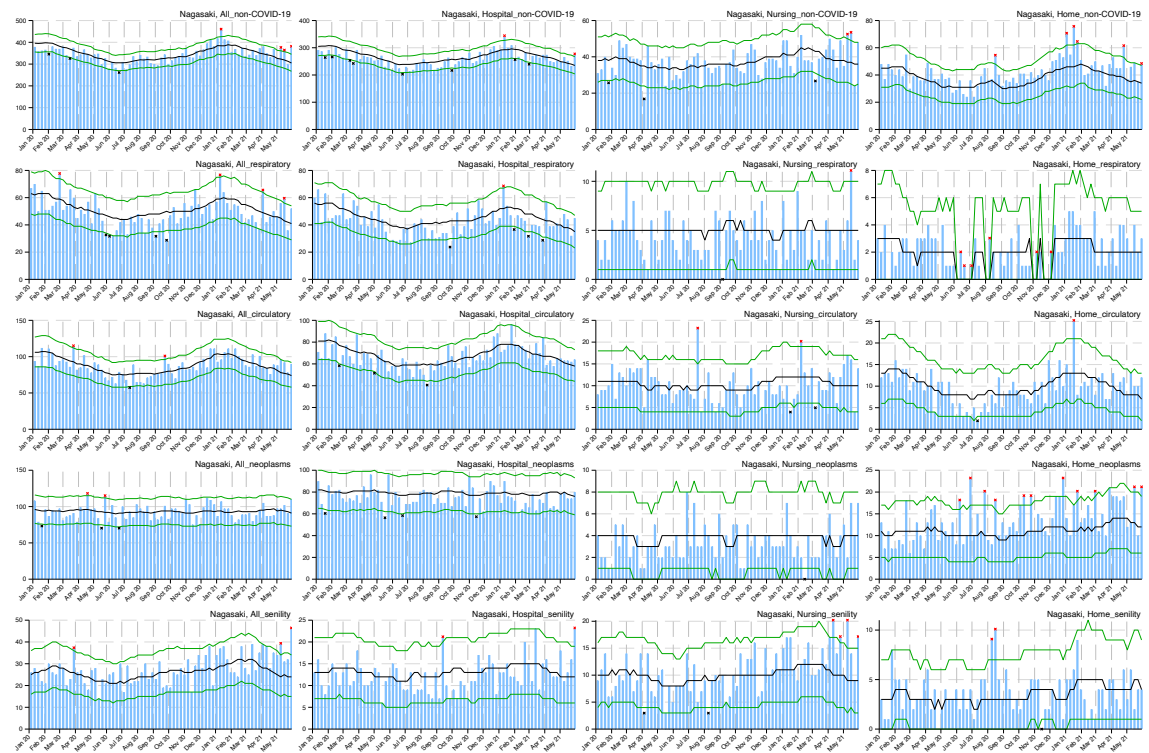

Aichi_All_senility

Aichi_Hospital_senility

Aichi_Nursing_senility

Aichi_Home_senility

Table A.1: Weekly number of observed and excess/exiguous deaths in Japan and 47 prefectures for non-COVID-19-related deaths in all places from January 2020 through May 2021.