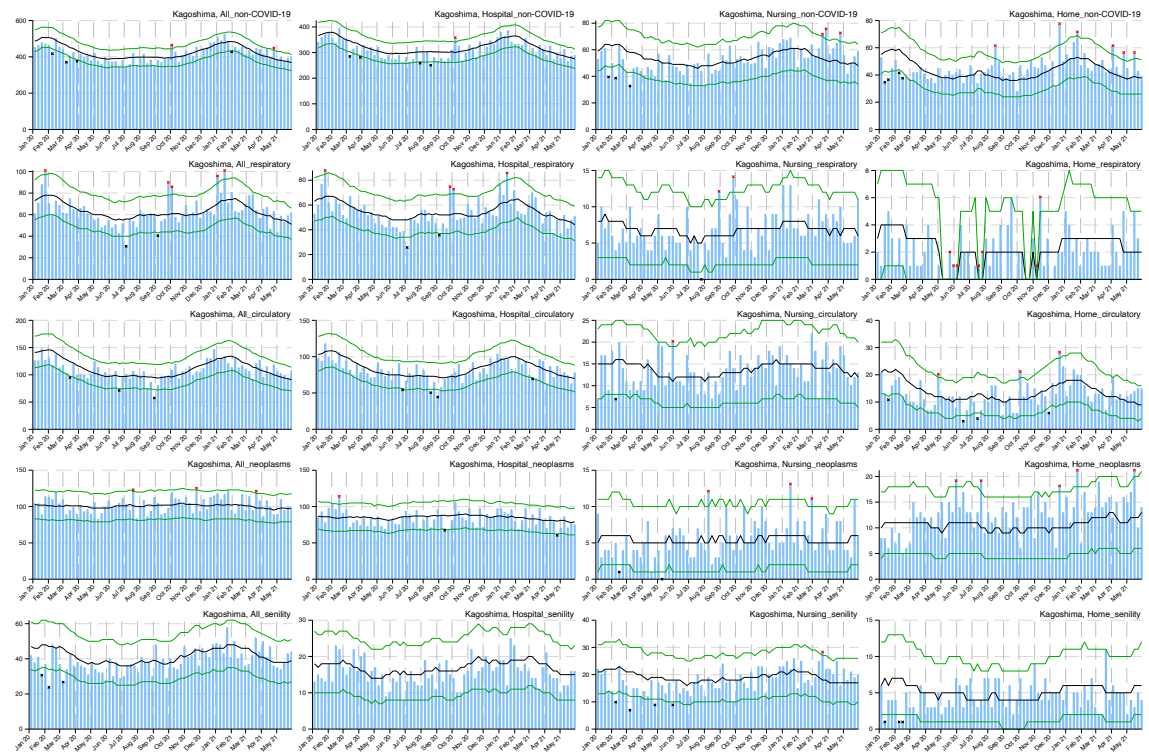

Aichi_All_senility

Aichi_Hospital_senility

Aichi_Nursing_senility

Aichi_Home_senility

Table A.1: Weekly number of observed and excess/exiguous deaths in Japan and 47 prefectures for non-COVID-19-related deaths in all places from January 2020 through May 2021.