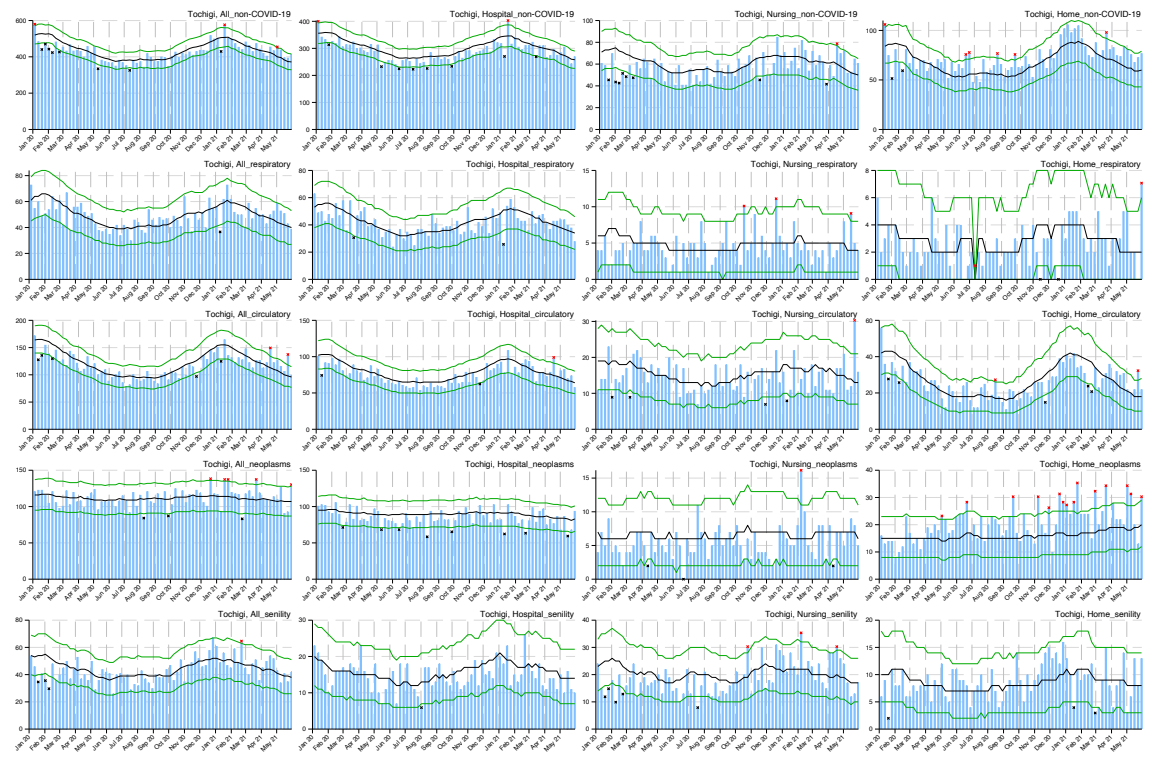

Appendix

Figure A: Weekly observed and 95% upper/lower bounds of the expected weekly number of deaths in 47 prefectures from January 2020 through June 2021 by cause categories and by place of death.

Blue bar indicates the observed number of deaths, black line indicates the expected number of deaths, green lines indicate the 95% upper and lower bounds of the expected number of deaths, red asterisk indicates the observed count above the upper bound, and black asterisk indicates the observed count below the upper bound.