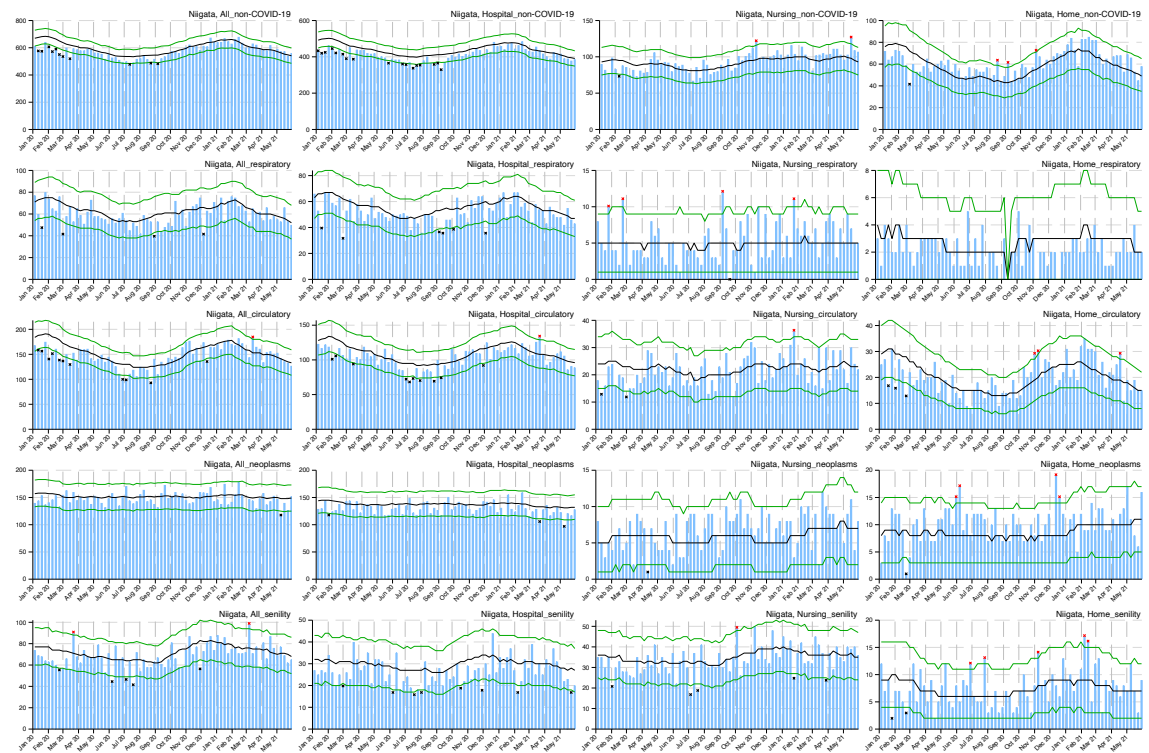

Appendix

Figure A: Weekly observed and 95% upper/lower bounds of the expected weekly number of deaths in 47 prefectures from January 2020 through June 2021 by cause categories and by place of death.

Blue bar indicates the observed number of deaths, black line indicates the expected number of deaths, green lines indicate the 95% upper and lower bounds of the expected number of deaths, red asterisk indicates the observed count above the upper bound, and black asterisk indicates the observed count below the upper bound.