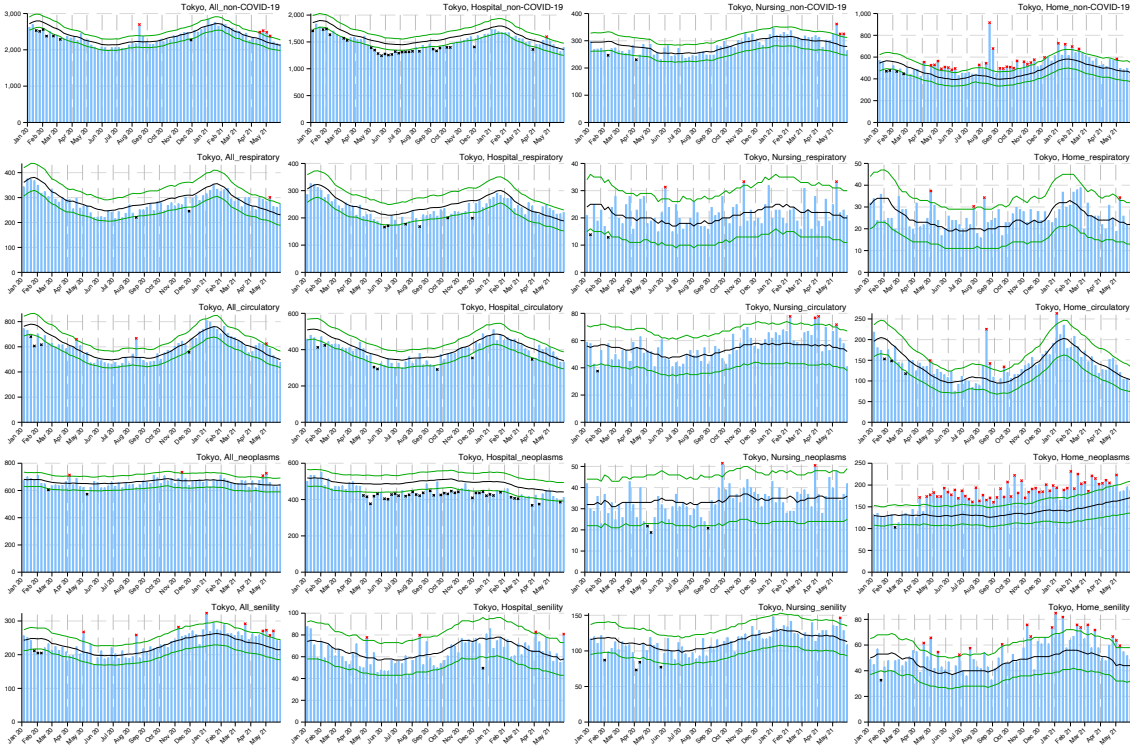

Appendix

Figure A: Weekly observed and 95% upper/lower bounds of the expected weekly number of deaths in 47 prefectures from January 2020 through June 2021 by cause categories and by place of death.

Blue bar indicates the observed number of deaths, black line indicates the expected number of deaths, green lines indicate the 95% upper and lower bounds of the expected number of deaths, red asterisk indicates the observed count above the upper bound, and black asterisk indicates the observed count below the upper bound.