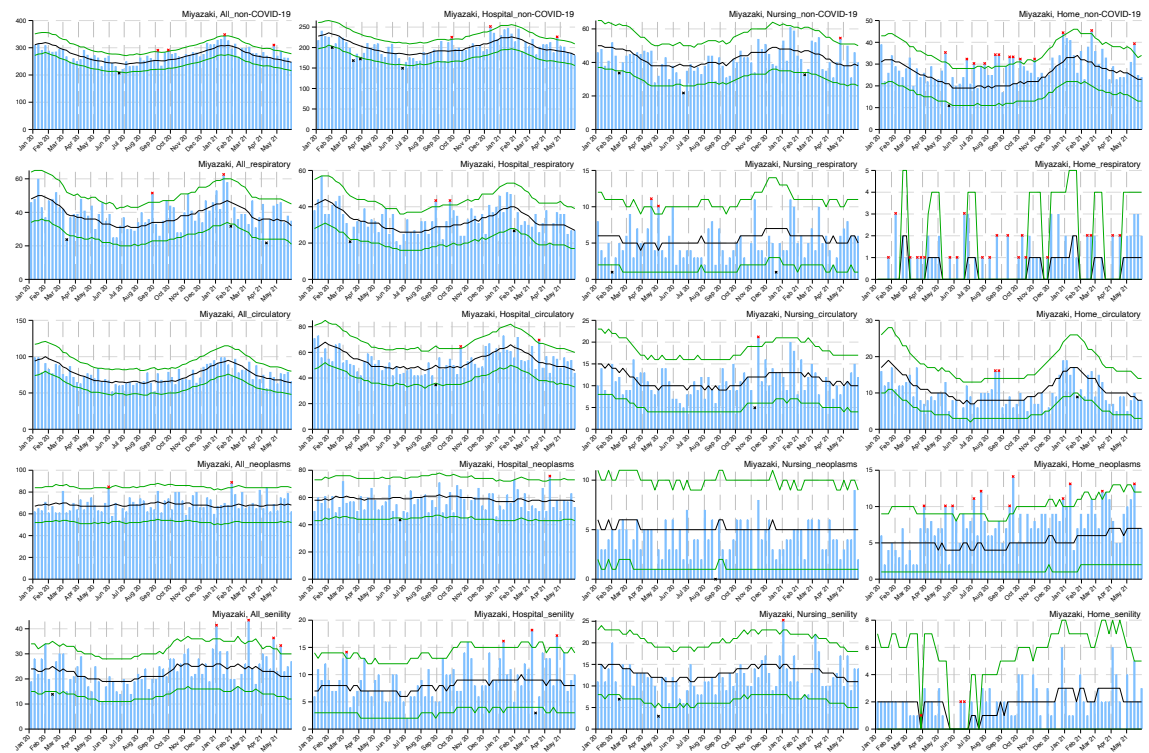

Aichi_All_senility

Aichi_Hospital_senility

Aichi_Nursing_senility

Aichi_Home_senility

Table A.1: Weekly number of observed and excess/exiguous deaths in Japan and 47 prefectures for non-COVID-19-related deaths in all places from January 2020 through May 2021.