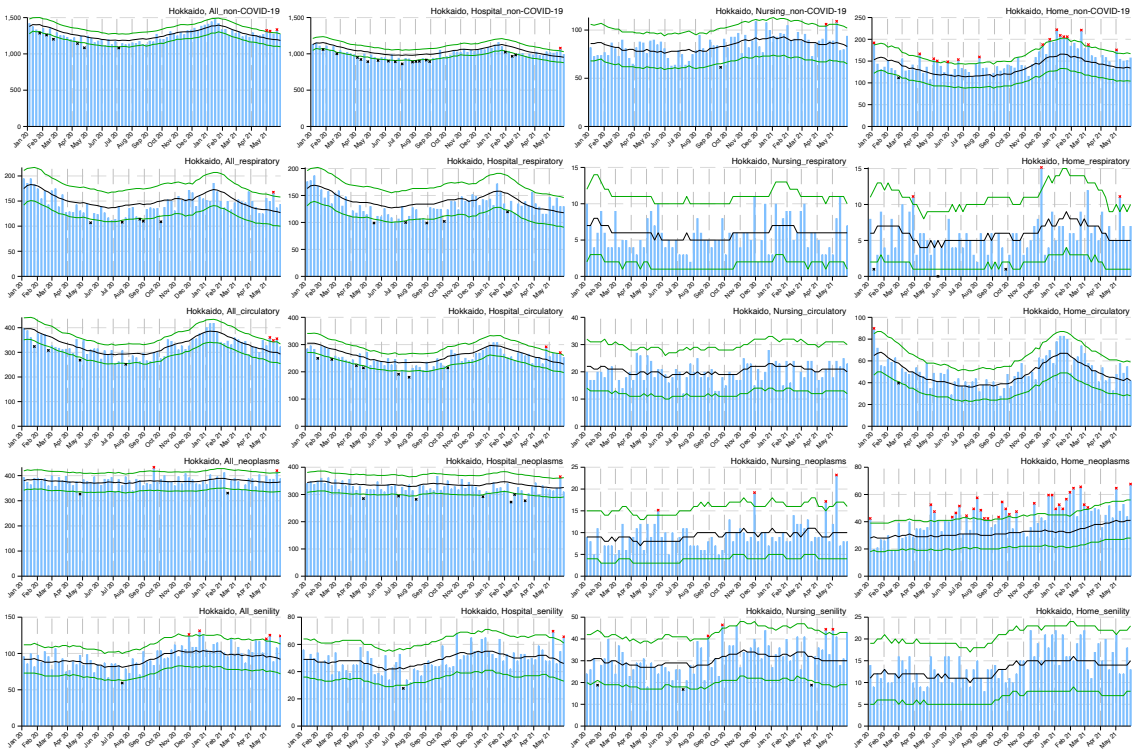

Appendix

Figure A: Weekly observed and 95% upper/lower bounds of the expected weekly number of deaths in 47 prefectures from January 2020 through June 2021 by cause categories and by place of death.

Blue bar indicates the observed number of deaths, black line indicates the expected number of deaths, green lines indicate the 95% upper and lower bounds of the expected number of deaths, red asterisk indicates the observed count above the upper bound, and black asterisk indicates the observed count below the upper bound.