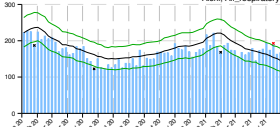

Aichi_All_circulatory