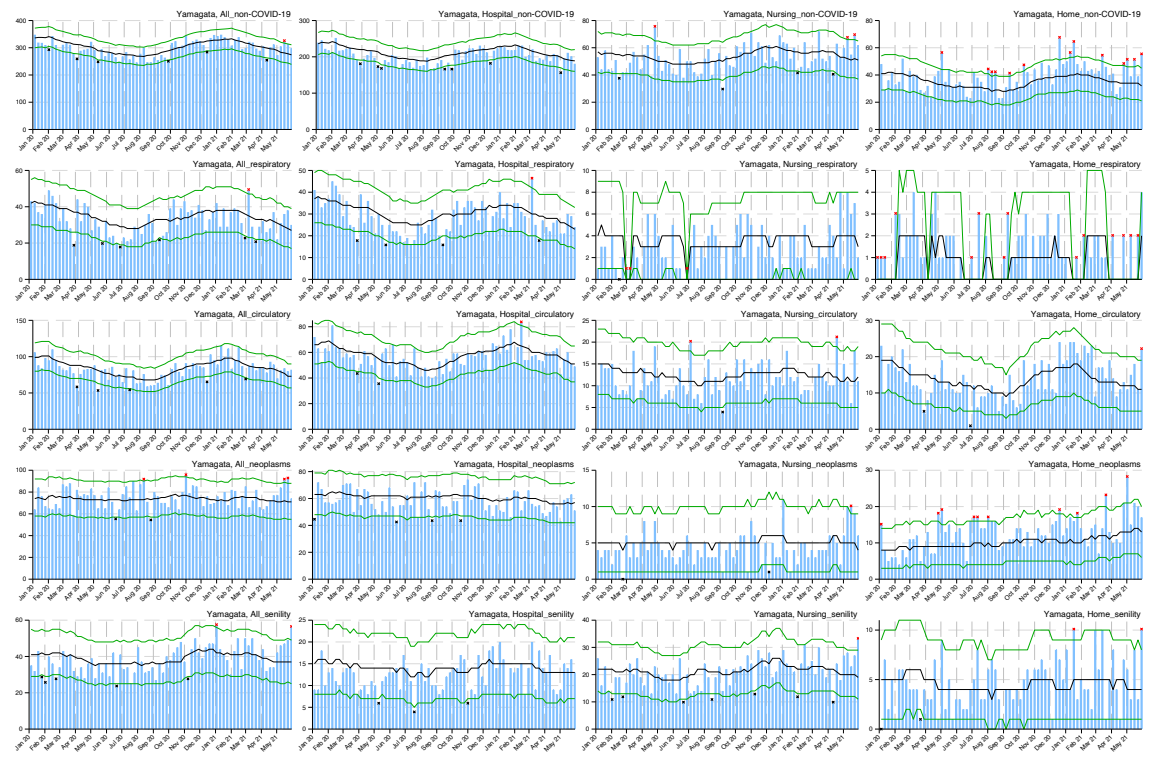

Appendix

Figure A: Weekly observed and 95% upper/lower bounds of the expected weekly number of deaths in 47 prefectures from January 2020 through June 2021 by cause categories and by place of death.

Blue bar indicates the observed number of deaths, black line indicates the expected number of deaths, green lines indicate the 95% upper and lower bounds of the expected number of deaths, red asterisk indicates the observed count above the upper bound, and black asterisk indicates the observed count below the upper bound.