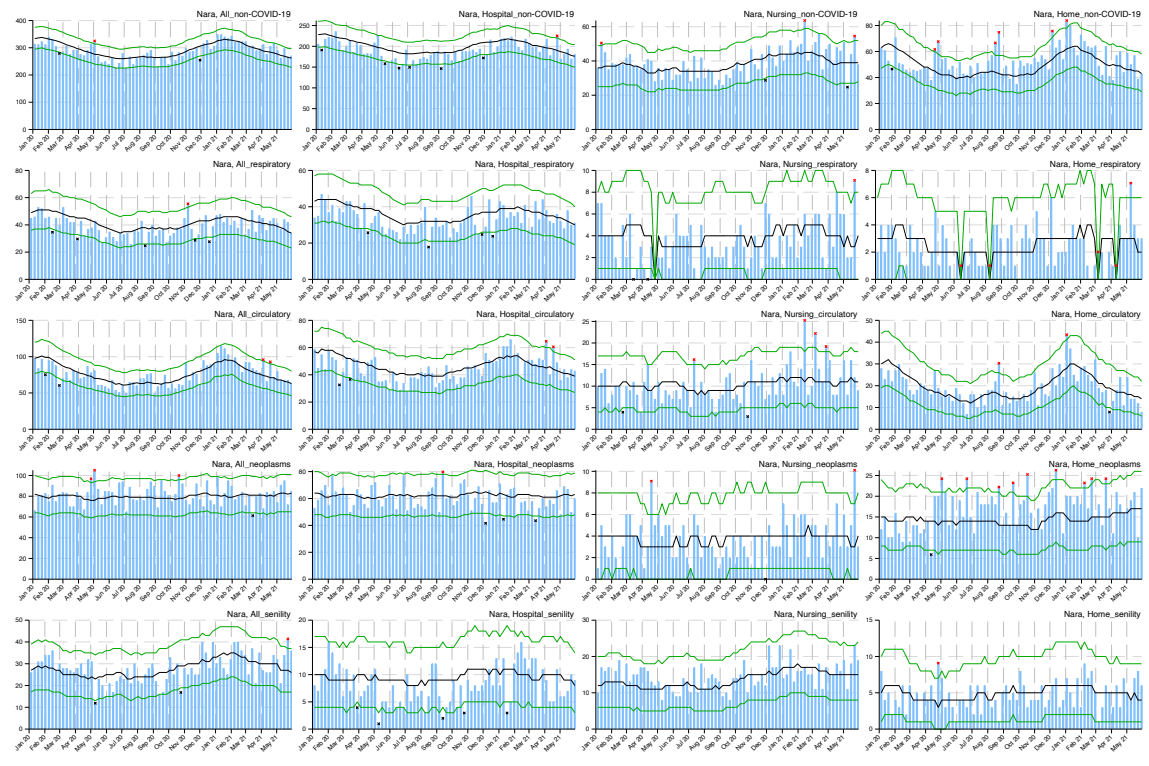

Aichi_All_senility

Aichi_Hospital_senility

Aichi_Nursing_senility

Aichi_Home_senility

Table A.1: Weekly number of observed and excess/exiguous deaths in Japan and 47 prefectures for non-COVID-19-related deaths in all places from January 2020 through May 2021.