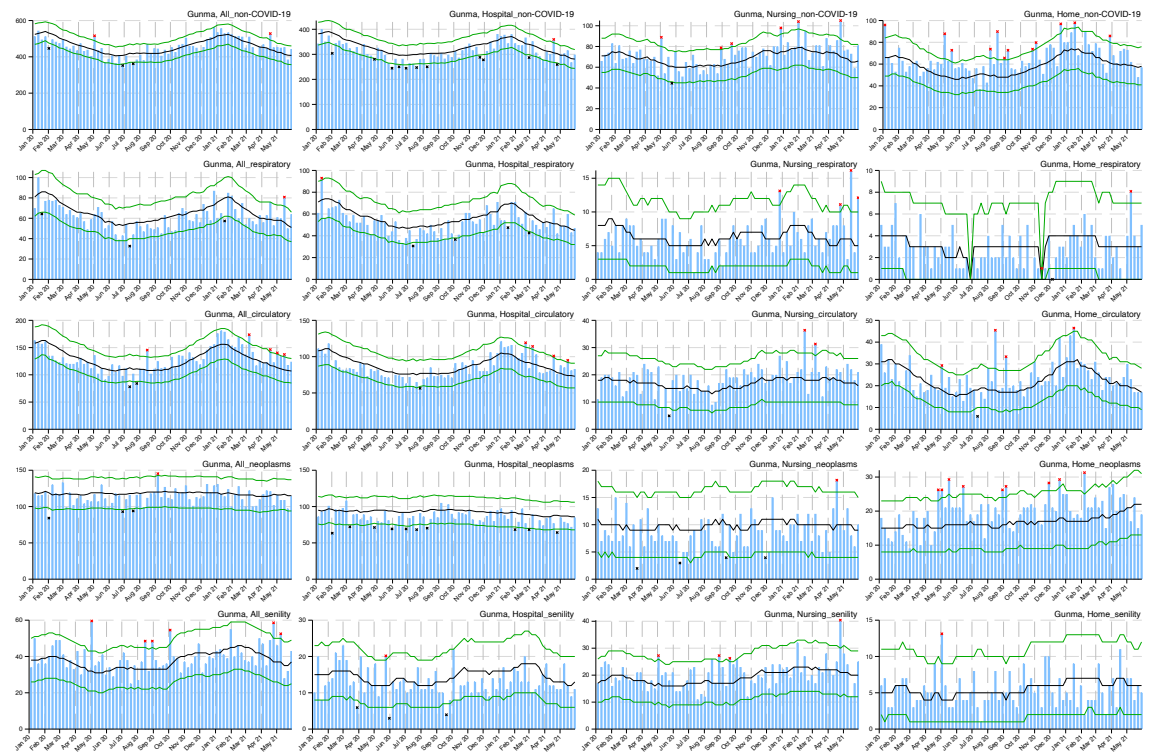

Appendix

Figure A: Weekly observed and 95% upper/lower bounds of the expected weekly number of deaths in 47 prefectures from January 2020 through June 2021 by cause categories and by place of death.

Blue bar indicates the observed number of deaths, black line indicates the expected number of deaths, green lines indicate the 95% upper and lower bounds of the expected number of deaths, red asterisk indicates the observed count above the upper bound, and black asterisk indicates the observed count below the upper bound.