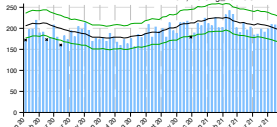

Aichi_Nursing_respiratory