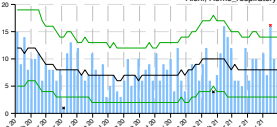

Aichi_Home_circulatory