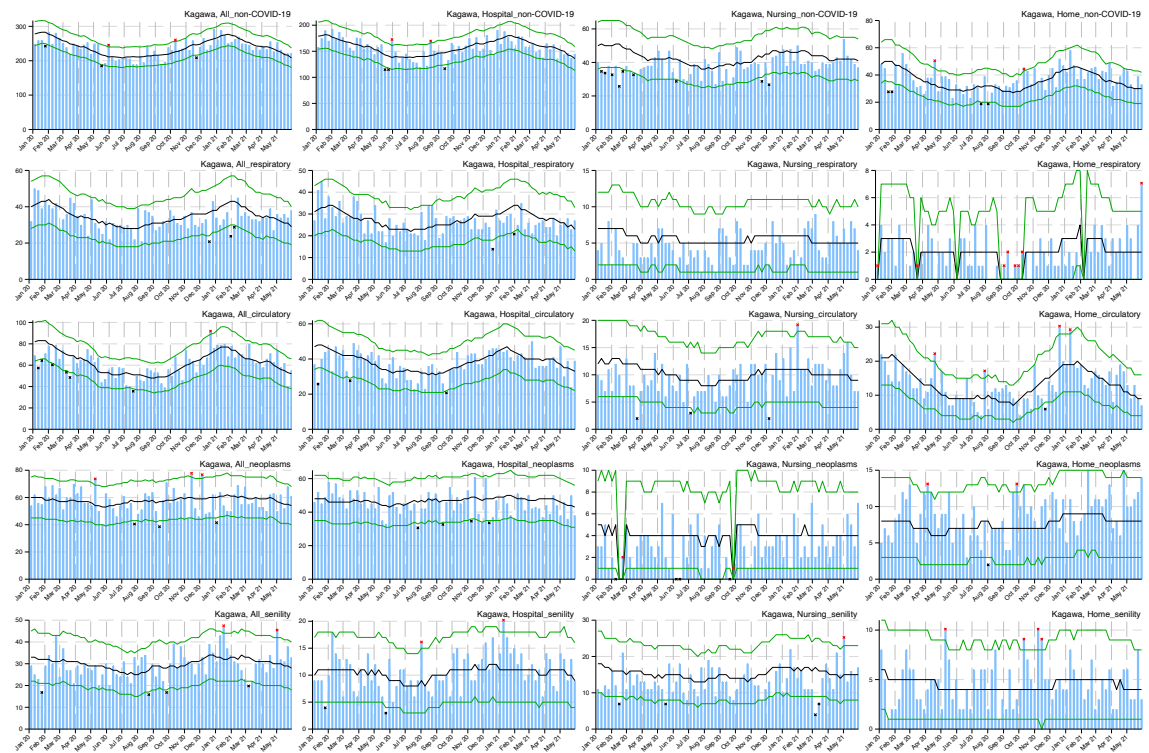

Aichi_All_senility

Aichi_Hospital_senility

Aichi_Nursing_senility

Aichi_Home_senility

Table A.1: Weekly number of observed and excess/exiguous deaths in Japan and 47 prefectures for non-COVID-19-related deaths in all places from January 2020 through May 2021.