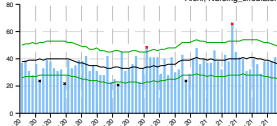

Aichi_Nursing_neoplasms