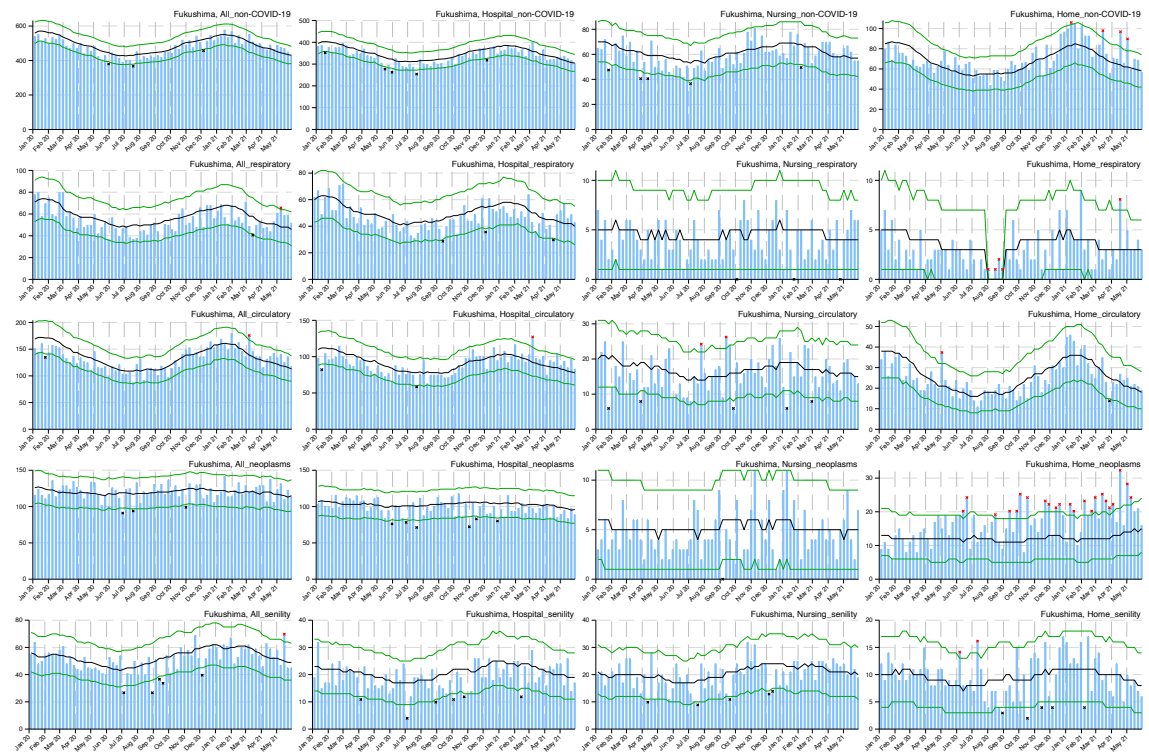

Appendix

Figure A: Weekly observed and 95% upper/lower bounds of the expected weekly number of deaths in 47 prefectures from January 2020 through June 2021 by cause categories and by place of death.

Blue bar indicates the observed number of deaths, black line indicates the expected number of deaths, green lines indicate the 95% upper and lower bounds of the expected number of deaths, red asterisk indicates the observed count above the upper bound, and black asterisk indicates the observed count below the upper bound.