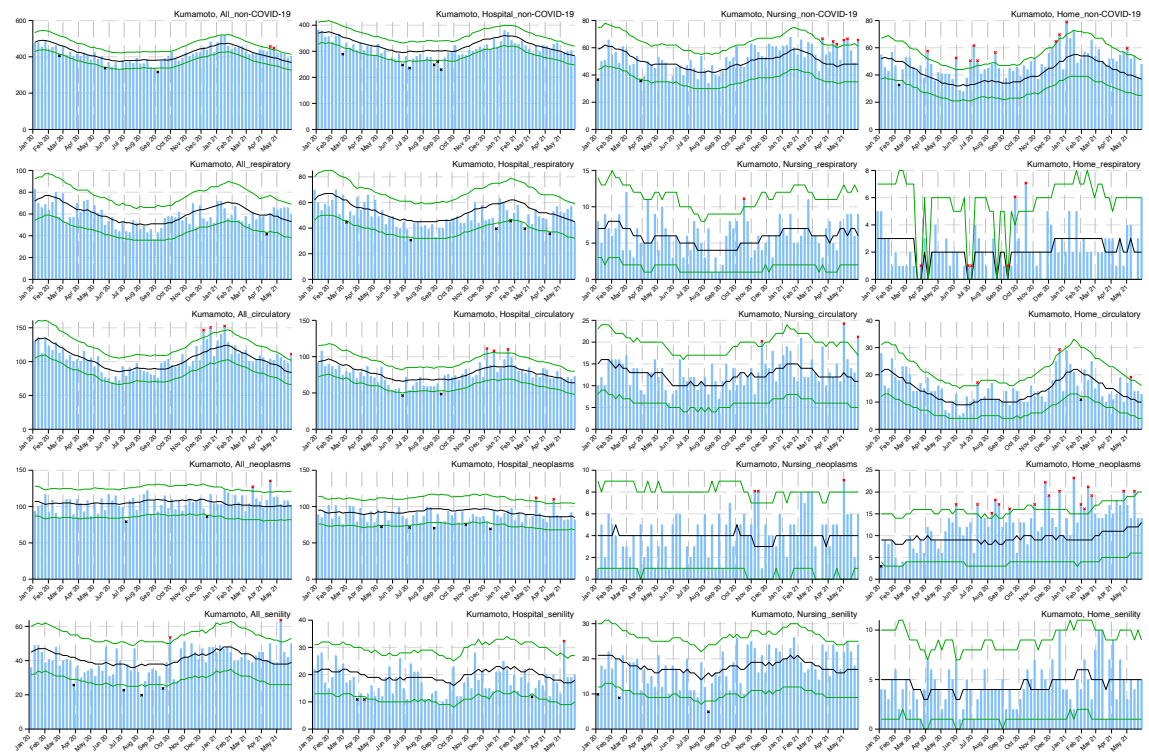

Aichi_All_senility

Aichi_Hospital_senility

Aichi_Nursing_senility

Aichi_Home_senility

Table A.1: Weekly number of observed and excess/exiguous deaths in Japan and 47 prefectures for non-COVID-19-related deaths in all places from January 2020 through May 2021.