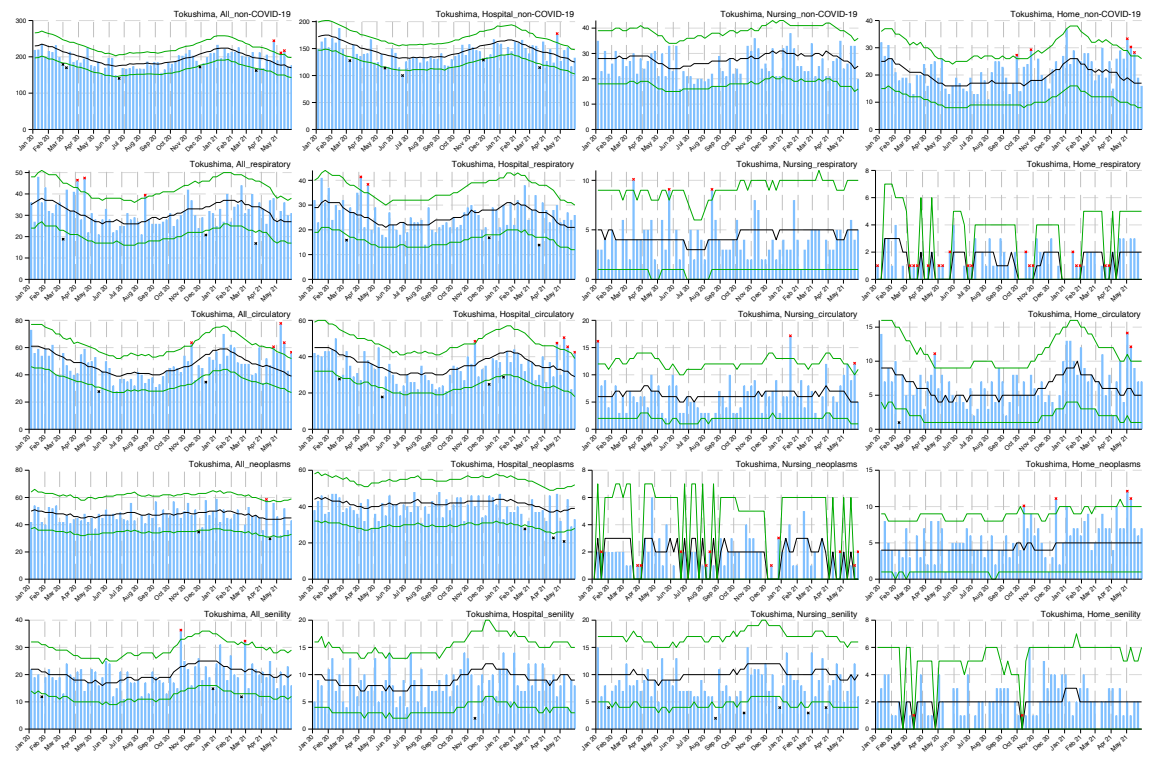

Aichi_All_senility

Aichi_Hospital_senility

Aichi_Nursing_senility

Aichi_Home_senility

Table A.1: Weekly number of observed and excess/exiguous deaths in Japan and 47 prefectures for non-COVID-19-related deaths in all places from January 2020 through May 2021.