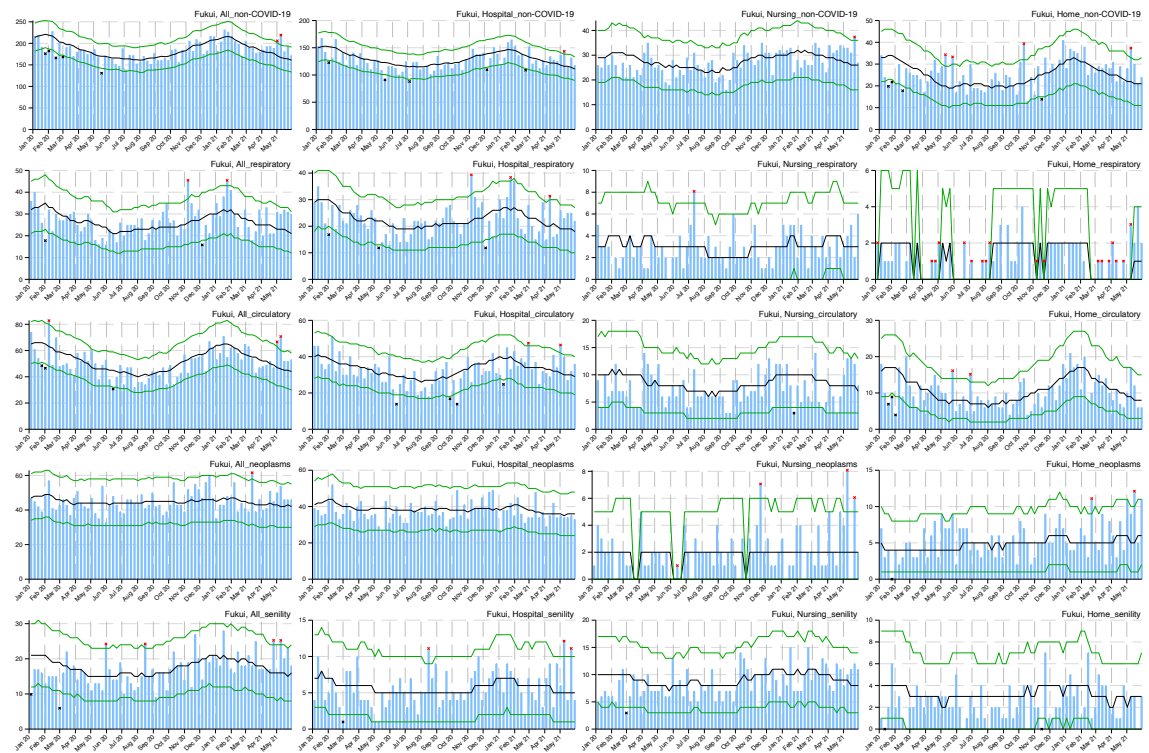

Appendix

Figure A: Weekly observed and 95% upper/lower bounds of the expected weekly number of deaths in 47 prefectures from January 2020 through June 2021 by cause categories and by place of death.

Blue bar indicates the observed number of deaths, black line indicates the expected number of deaths, green lines indicate the 95% upper and lower bounds of the expected number of deaths, red asterisk indicates the observed count above the upper bound, and black asterisk indicates the observed count below the upper bound.