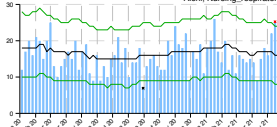

Aichi_Nursing_circulatory