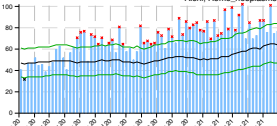

Aichi_Home_senility