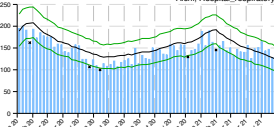

Aichi_Hospital_circulatory