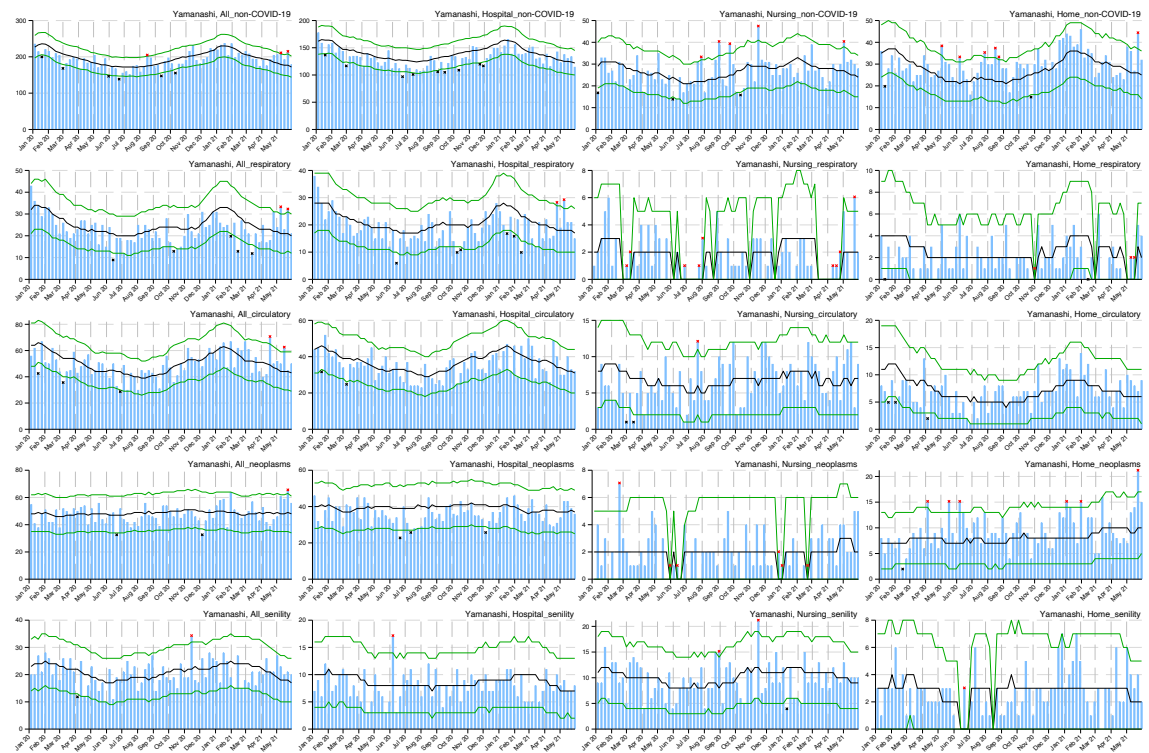

Appendix

Figure A: Weekly observed and 95% upper/lower bounds of the expected weekly number of deaths in 47 prefectures from January 2020 through June 2021 by cause categories and by place of death.

Blue bar indicates the observed number of deaths, black line indicates the expected number of deaths, green lines indicate the 95% upper and lower bounds of the expected number of deaths, red asterisk indicates the observed count above the upper bound, and black asterisk indicates the observed count below the upper bound.