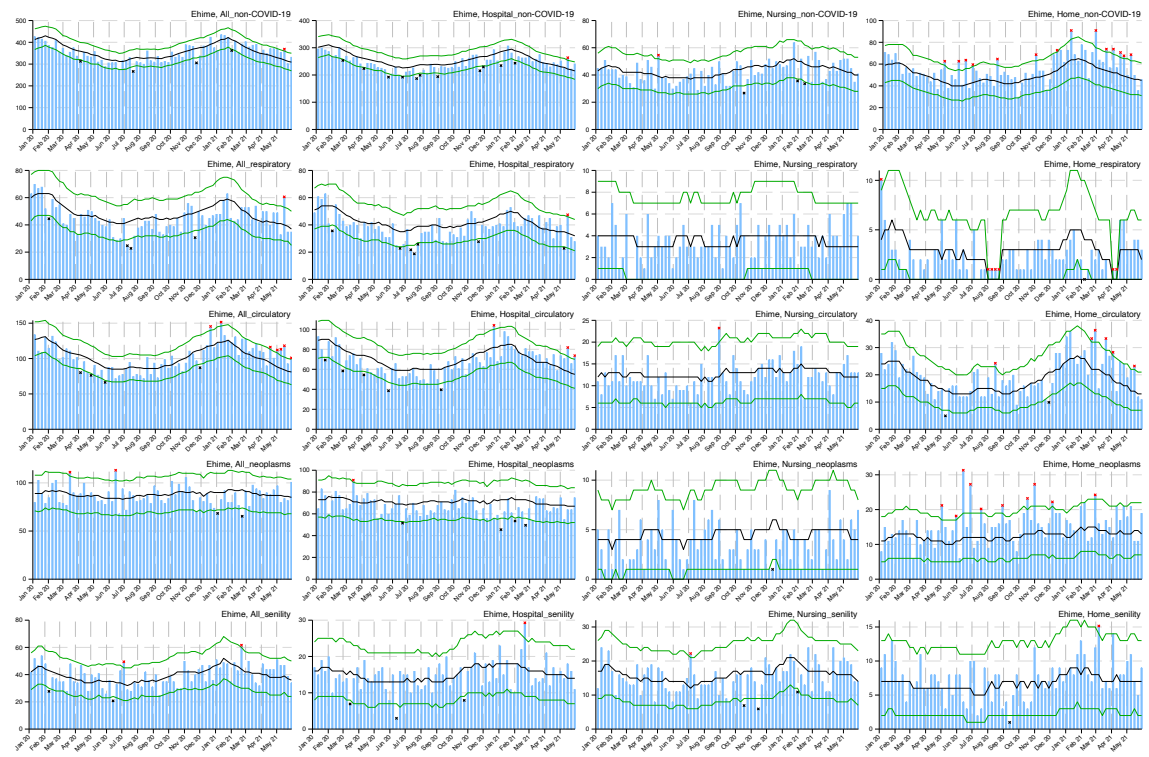

Aichi_All_senility

Aichi_Hospital_senility

Aichi_Nursing_senility

Aichi_Home_senility

Table A.1: Weekly number of observed and excess/exiguous deaths in Japan and 47 prefectures for non-COVID-19-related deaths in all places from January 2020 through May 2021.