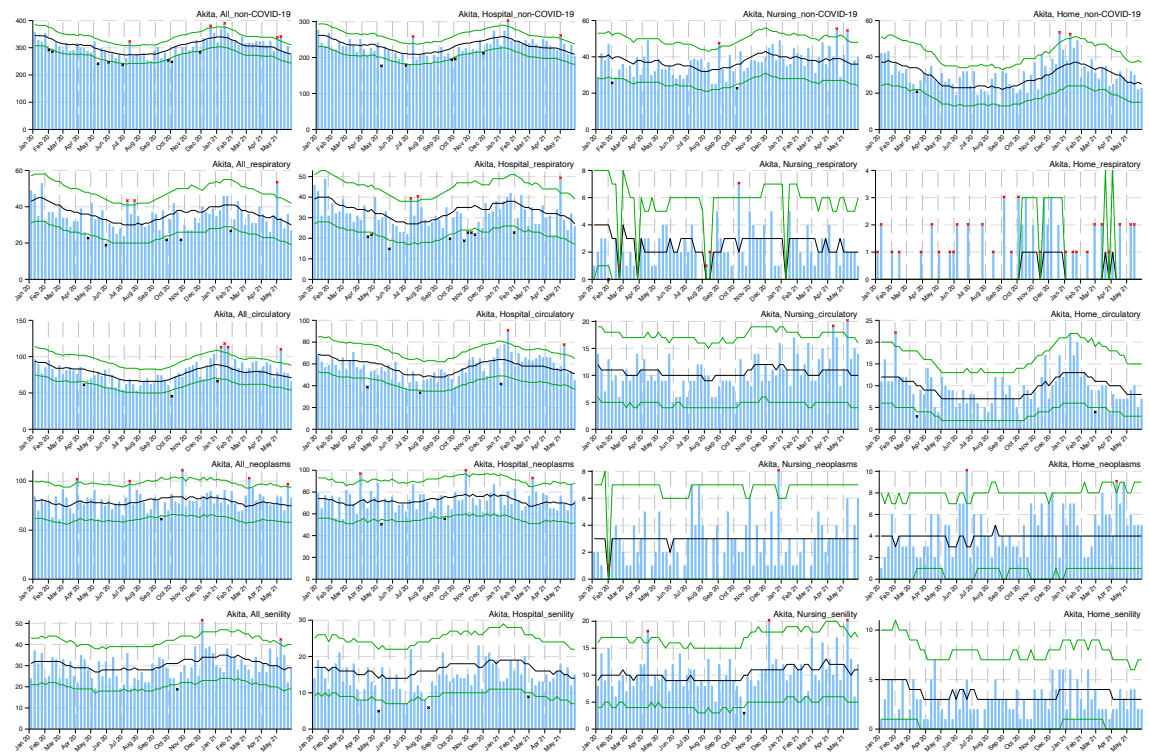

Appendix

Figure A: Weekly observed and 95% upper/lower bounds of the expected weekly number of deaths in 47 prefectures from January 2020 through June 2021 by cause categories and by place of death.

Blue bar indicates the observed number of deaths, black line indicates the expected number of deaths, green lines indicate the 95% upper and lower bounds of the expected number of deaths, red asterisk indicates the observed count above the upper bound, and black asterisk indicates the observed count below the upper bound.