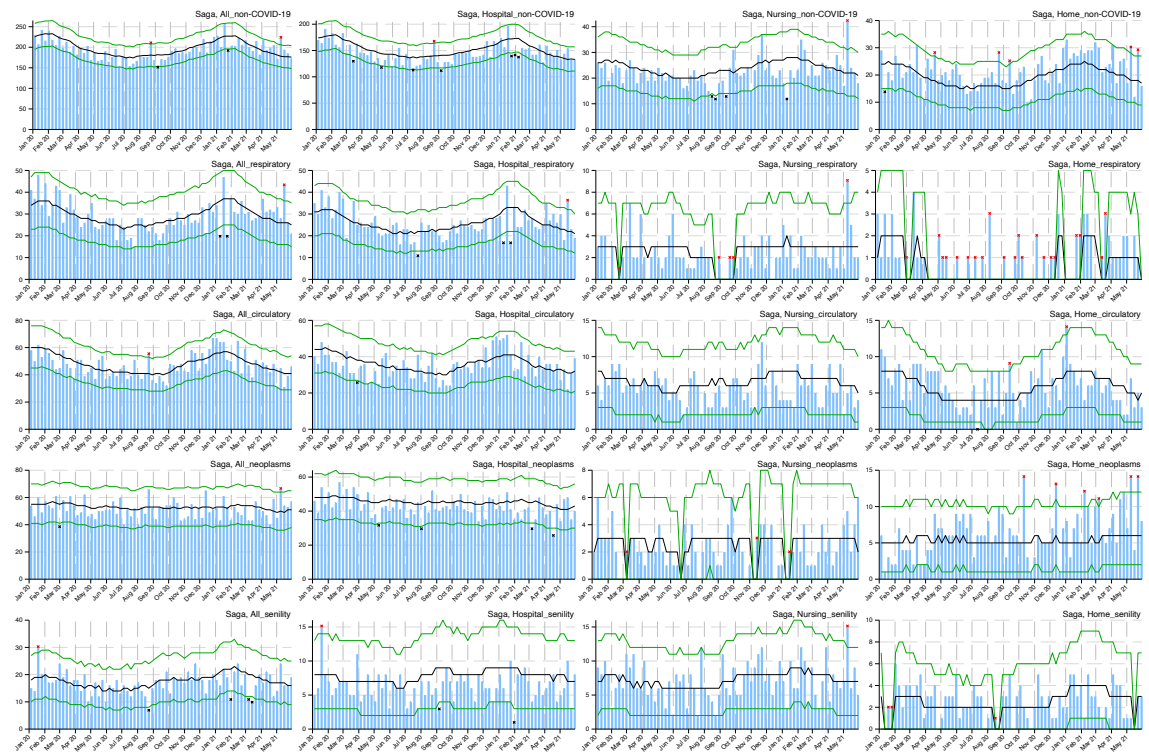

Aichi_All_senility

Aichi_Hospital_senility

Aichi_Nursing_senility

Aichi_Home_senility

Table A.1: Weekly number of observed and excess/exiguous deaths in Japan and 47 prefectures for non-COVID-19-related deaths in all places from January 2020 through May 2021.