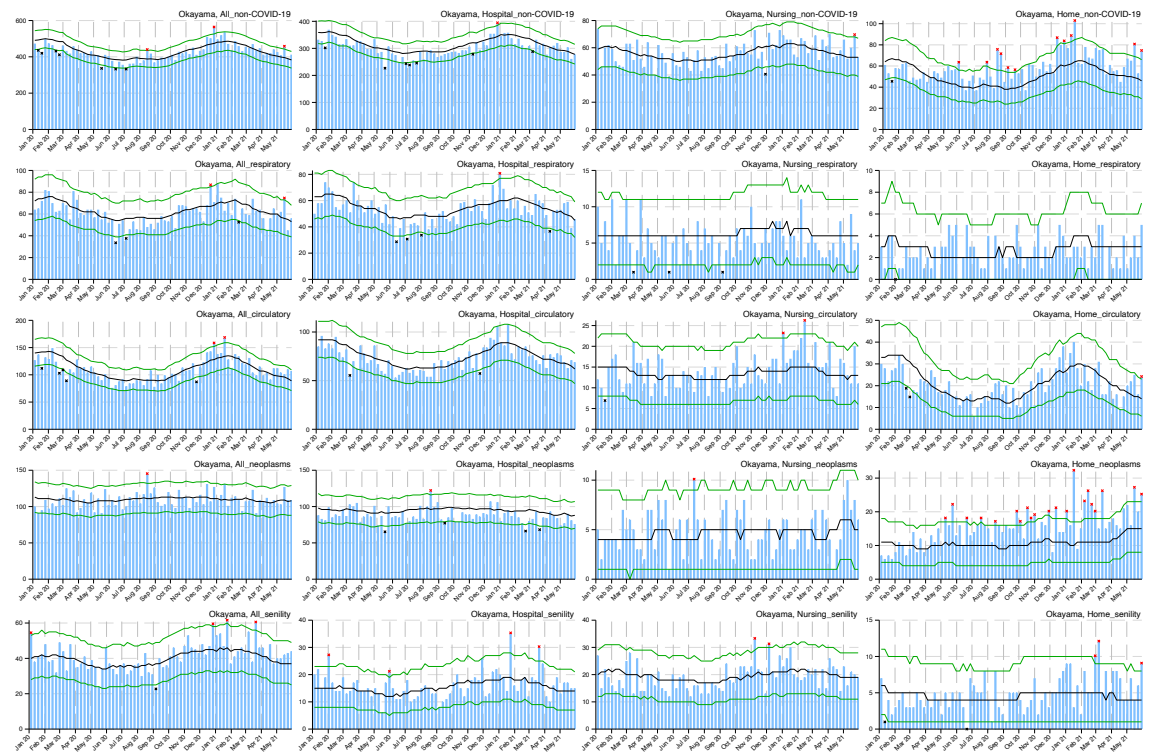

Aichi_All_senility

Aichi_Hospital_senility

Aichi_Nursing_senility

Aichi_Home_senility

Table A.1: Weekly number of observed and excess/exiguous deaths in Japan and 47 prefectures for non-COVID-19-related deaths in all places from January 2020 through May 2021.