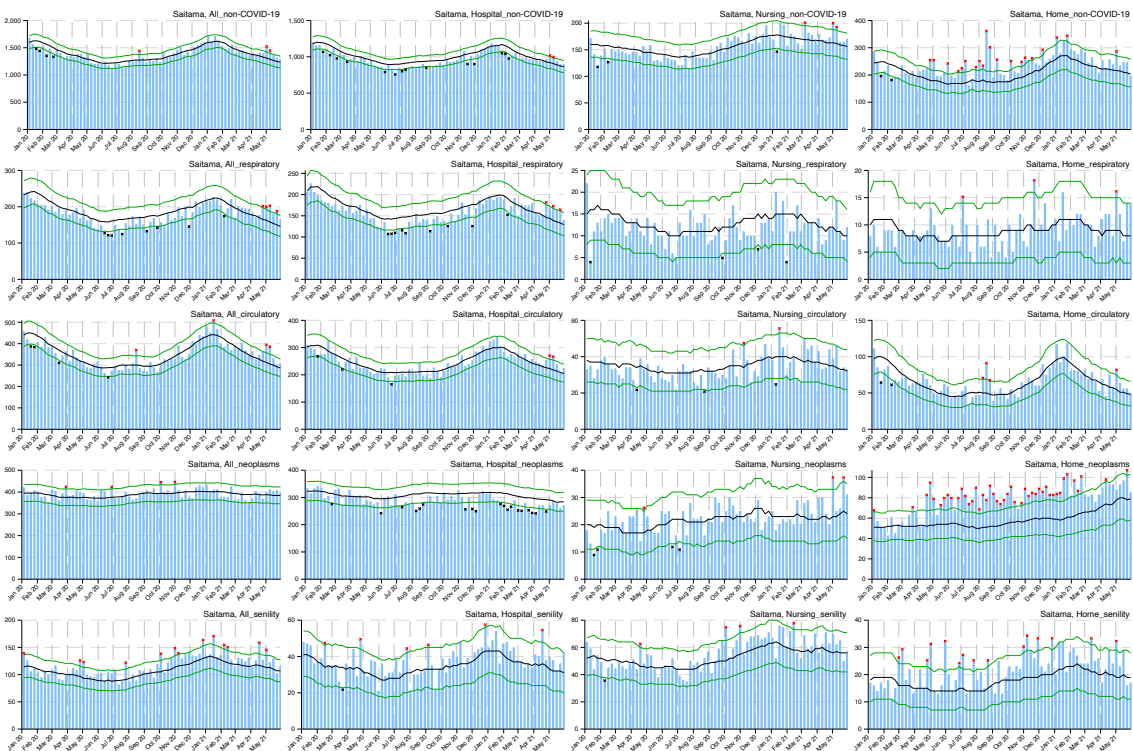

Appendix

Figure A: Weekly observed and 95% upper/lower bounds of the expected weekly number of deaths in 47 prefectures from January 2020 through June 2021 by cause categories and by place of death.

Blue bar indicates the observed number of deaths, black line indicates the expected number of deaths, green lines indicate the 95% upper and lower bounds of the expected number of deaths, red asterisk indicates the observed count above the upper bound, and black asterisk indicates the observed count below the upper bound.