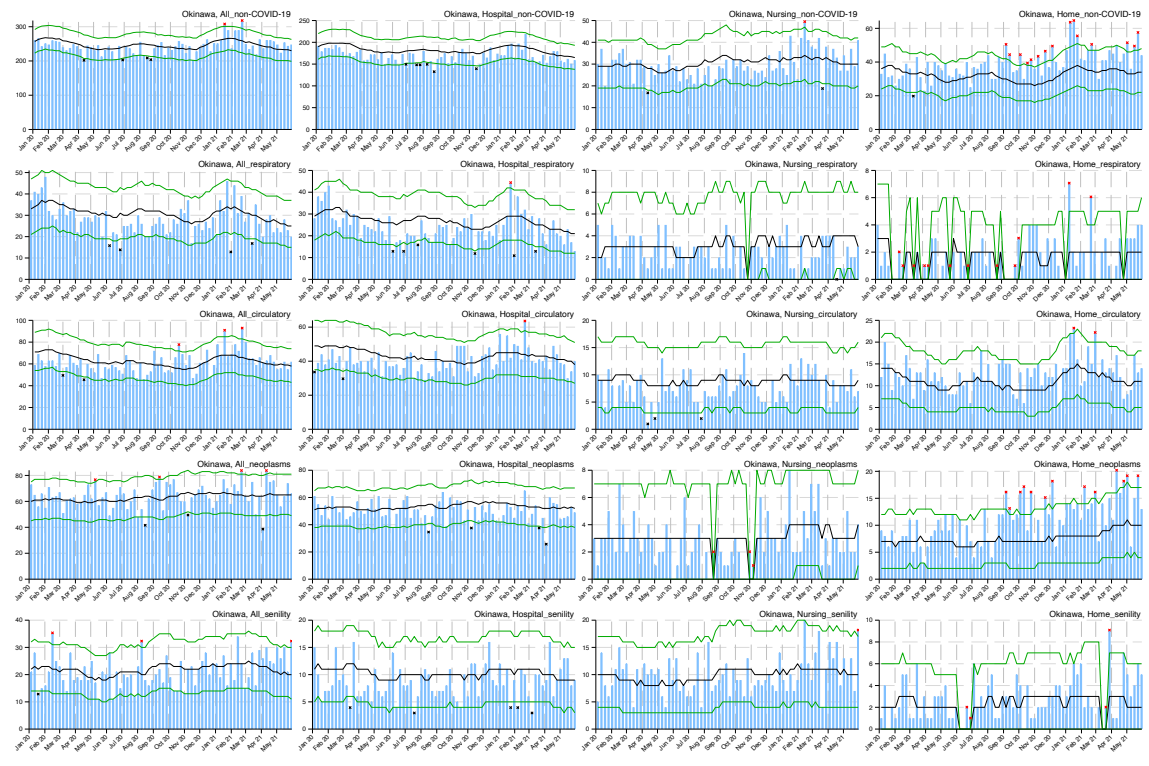

Aichi_All_senility

Aichi_Hospital_senility

Aichi_Nursing_senility

Aichi_Home_senility

Table A.1: Weekly number of observed and excess/exiguous deaths in Japan and 47 prefectures for non-COVID-19-related deaths in all places from January 2020 through May 2021.