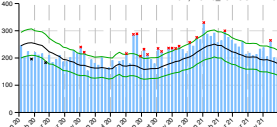

Aichi_Home_respiratory