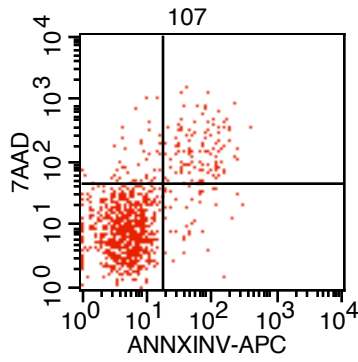

Sample ID: B1-0

Quad	% Gated
UL	7.47
UR	1.98
LL	87.57
LR	2.98

Sample ID: B1-1

Quad	% Gated
UL	4.58
UR	12.52
LL	78.43
LR	4.47

Sample ID: B1-2

Quad	% Gated
UL	7.21
UR	22.79
LL	59.49
LR	10.51

Sample ID: B1-4

Quad	% Gated
UL	8.87
UR	29.51
LL	51.13
LR	10.48

Sample ID: B1-5

Quad	% Gated
UL	9.59
UR	28.64
LL	52.59
LR	9.18