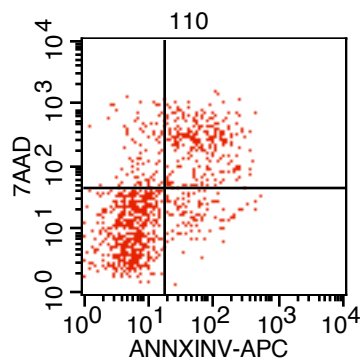

Sample ID: B1-0

Quad	% Gated
UL	7.47
UR	1.98
LL	87.57
LR	2.98

Sample ID: B1-1

Quad	% Gated
UL	4.58
UR	12.52
LL	78.43
LR	4.47

Sample ID: B1-2

Quad	% Gated
UL	7.21
UR	22.79
LL	59.49
LR	10.51

Sample ID: B1-4

Quad	% Gated
UL	8.87
UR	29.51
LL	51.13
LR	10.48

Sample ID: B1-5

Quad	% Gated
UL	9.59
UR	28.64
LL	52.59
LR	9.18