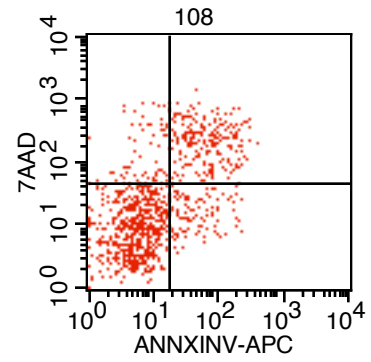

Sample ID: B1-0

Quad	% Gated
UL	7.47
UR	1.98
LL	87.57
LR	2.98

Sample ID: B1-1

Quad	% Gated
UL	4.58
UR	12.52
LL	78.43
LR	4.47

Sample ID: B1-2

Quad	% Gated
UL	7.21
UR	22.79
LL	59.49
LR	10.51

Sample ID: B1-4

Quad	% Gated
UL	8.87
UR	29.51
LL	51.13
LR	10.48

Sample ID: B1-5

Quad	% Gated
UL	9.59
UR	28.64
LL	52.59
LR	9.18