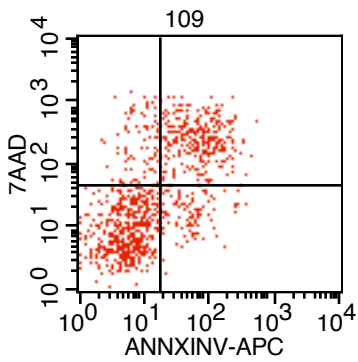

Sample ID: B1-0

Quad	% Gated
UL	7.47
UR	1.98
LL	87.57
LR	2.98

Sample ID: B1-1

Quad	% Gated
UL	4.58
UR	12.52
LL	78.43
LR	4.47

Sample ID: B1-2

Quad	% Gated
UL	7.21
UR	22.79
LL	59.49
LR	10.51

Sample ID: B1-4

Quad	% Gated
UL	8.87
UR	29.51
LL	51.13
LR	10.48

Sample ID: B1-5

Quad	% Gated
UL	9.59
UR	28.64
LL	52.59
LR	9.18