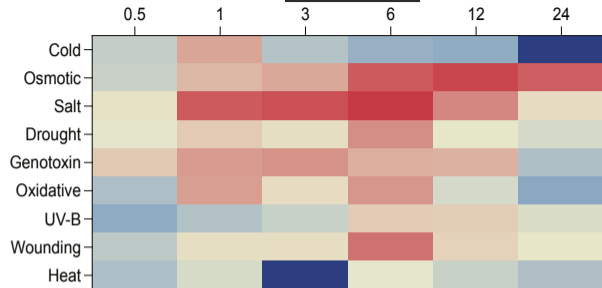

SHOOTS

ROOTS

PRP4KA

PRP4KB