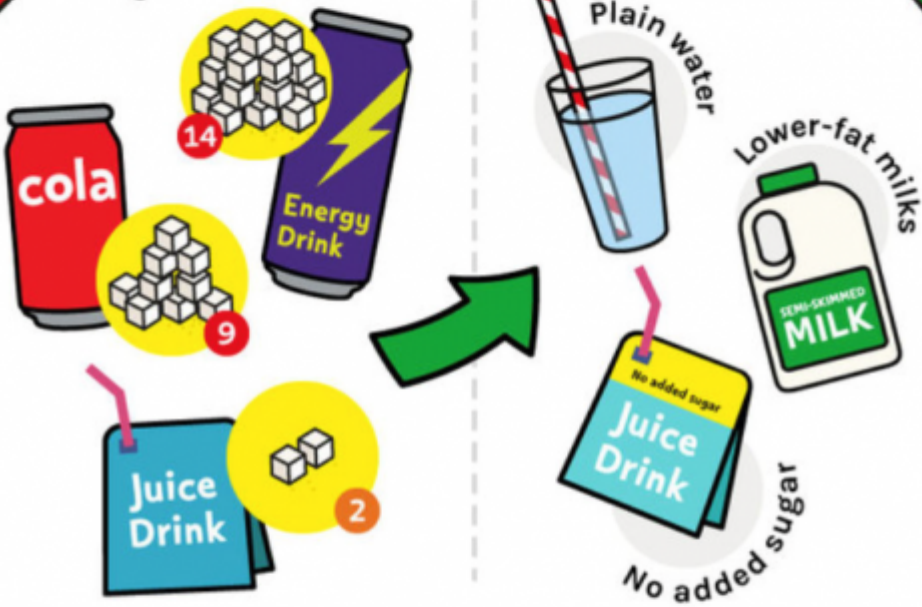

## Sugary drinks swaps

From

To

Maximum daily amounts of added sugar

1 cube = 4g

4-6 Years

5

5 cubes  
(19 grams)