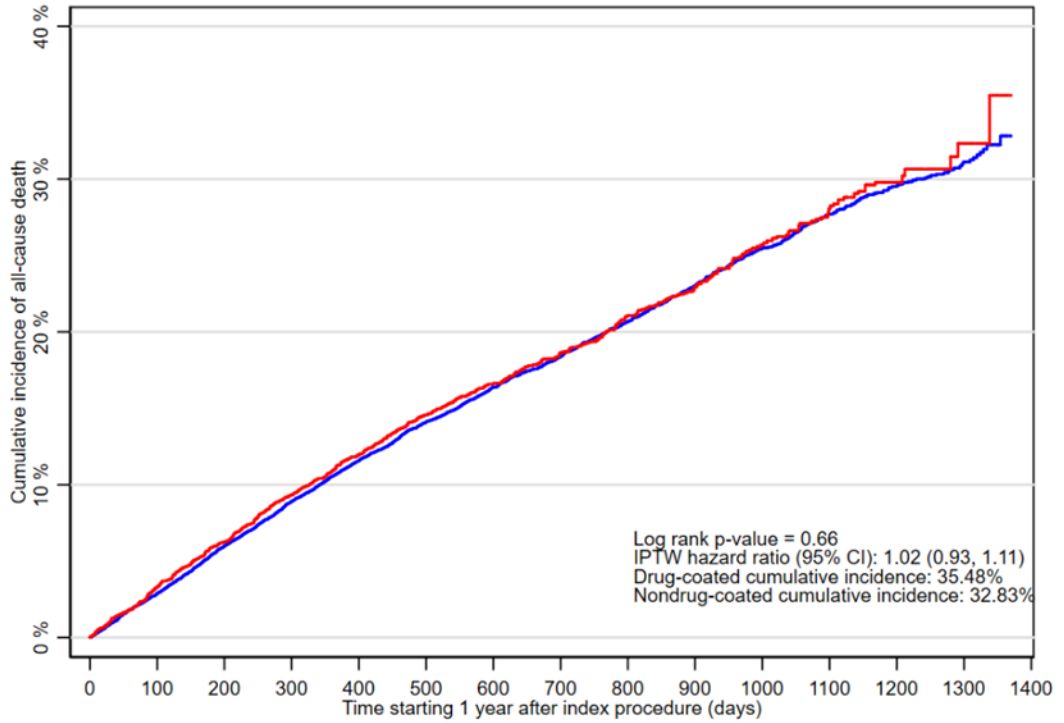

Supplementary Figure 4. Unadjusted cumulative incidence of mortality curves of patients treated with drug-eluting stents and bare metal stents.

IPTW number at risk:

Drug-coated	3,706	3,585	3,475	3,361	3,070	2,546	2,189	1,747	1,348	997	598	385	196	59
Nondrug-coated	10,462	10,161	9,839	9,533	8,935	7,674	6,234	5,201	4,340	3,415	2,508	1,841	1,196	527

Supplementary Figure 5. Adjusted cumulative incidence of mortality curves of patients treated with drug-coated and non-drug-coated devices in the one-year landmark analysis.