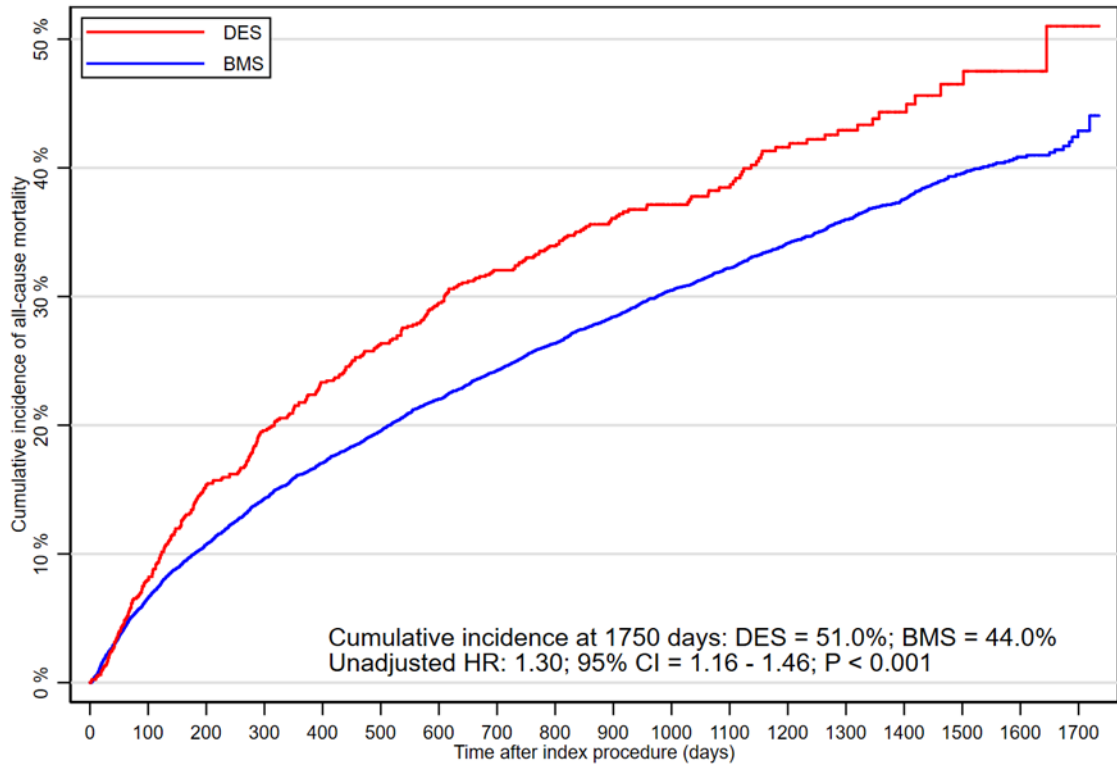

Supplementary data

*Invalid claims include claims with dates of service occurring after date of death, claims with zero or negative payments, end of continuous enrollment prior to index date, etc.

Supplementary Figure 1. Patient flow diagram.

No. at risk:

Drug	4,427	4,093	3,851	3,683	3,513	3,255	2,497	1,897	1,274	704	365	89
Nondrug	12,367	11,319	10,680	10,189	9,721	9,113	7,156	5,356	4,050	2,655	1,651	629

Supplementary Figure 2. Unadjusted cumulative incidence of mortality curves of patients treated with drug-coated and non-drug-coated devices.

No. at risk:

DCB	3,600	3,365	3,186	3,061	2,930	2,716	2,104	1,620	1,076	589	312	77
PTA	5,838	5,371	5,082	4,856	4,630	4,341	3,373	2,473	1,890	1,261	809	331

Supplementary Figure 3. Unadjusted cumulative incidence of mortality curves of patients treated with drug-coated and non-drug-coated balloons.