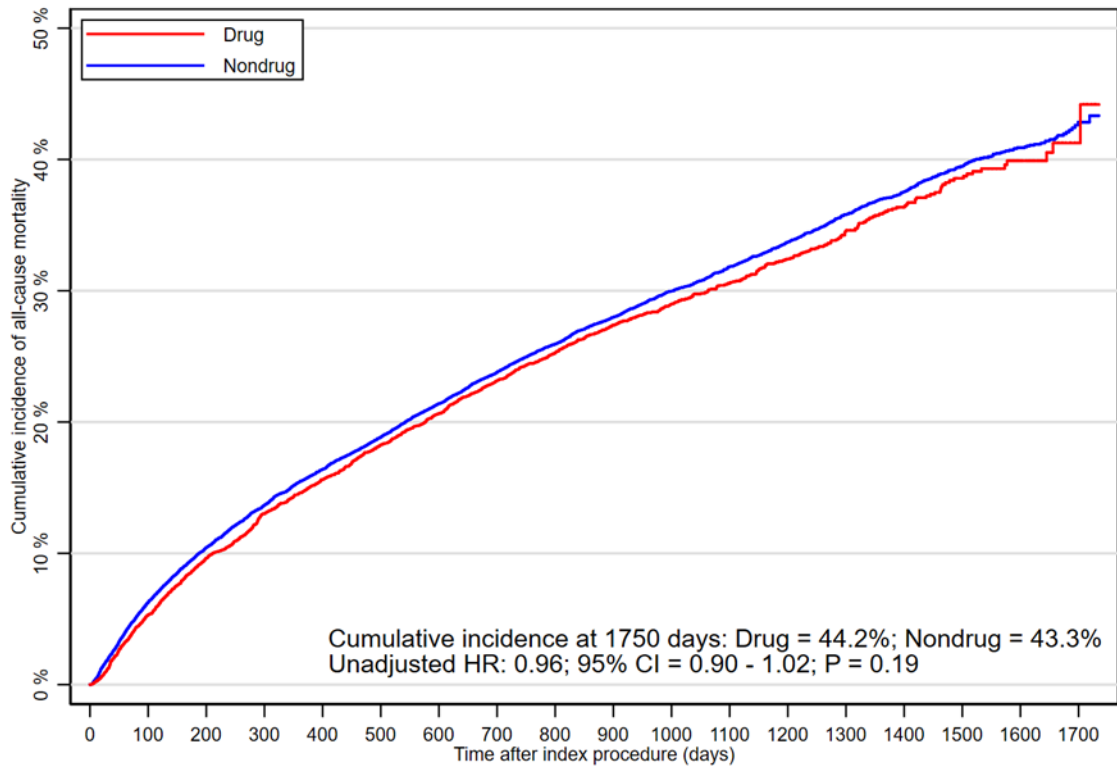

Supplementary data

*Invalid claims include claims with dates of service occurring after date of death, claims with zero or negative payments, end of continuous enrollment prior to index date, etc.

Supplementary Figure 1. Patient flow diagram.

No. at risk:

Drug	4,427	4,093	3,851	3,683	3,513	3,255	2,497	1,897	1,274	704	365	89
Nondrug	12,367	11,319	10,680	10,189	9,721	9,113	7,156	5,356	4,050	2,655	1,651	629

Supplementary Figure 2. Unadjusted cumulative incidence of mortality curves of patients treated with drug-coated and non-drug-coated devices.