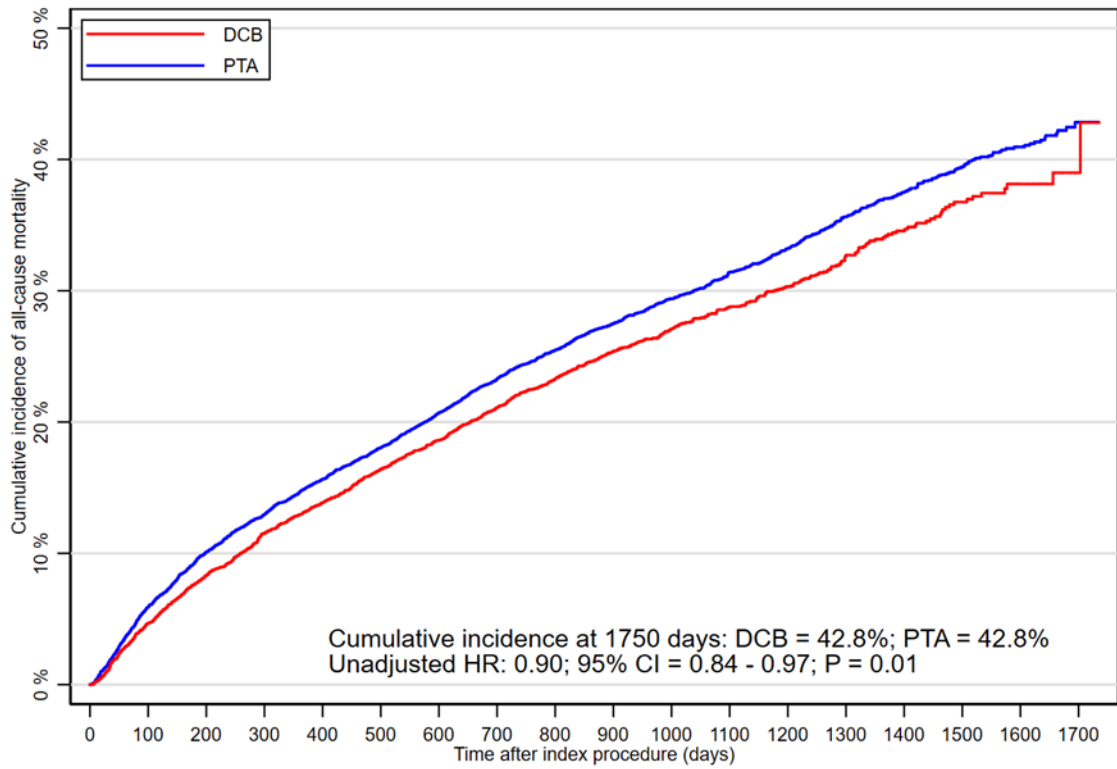

Supplementary data

*Invalid claims include claims with dates of service occurring after date of death, claims with zero or negative payments, end of continuous enrollment prior to index date, etc.

Supplementary Figure 1. Patient flow diagram.

No. at risk:

Drug	4,427	4,093	3,851	3,683	3,513	3,255	2,497	1,897	1,274	704	365	89
Nondrug	12,367	11,319	10,680	10,189	9,721	9,113	7,156	5,356	4,050	2,655	1,651	629

Supplementary Figure 2. Unadjusted cumulative incidence of mortality curves of patients treated with drug-coated and non-drug-coated devices.