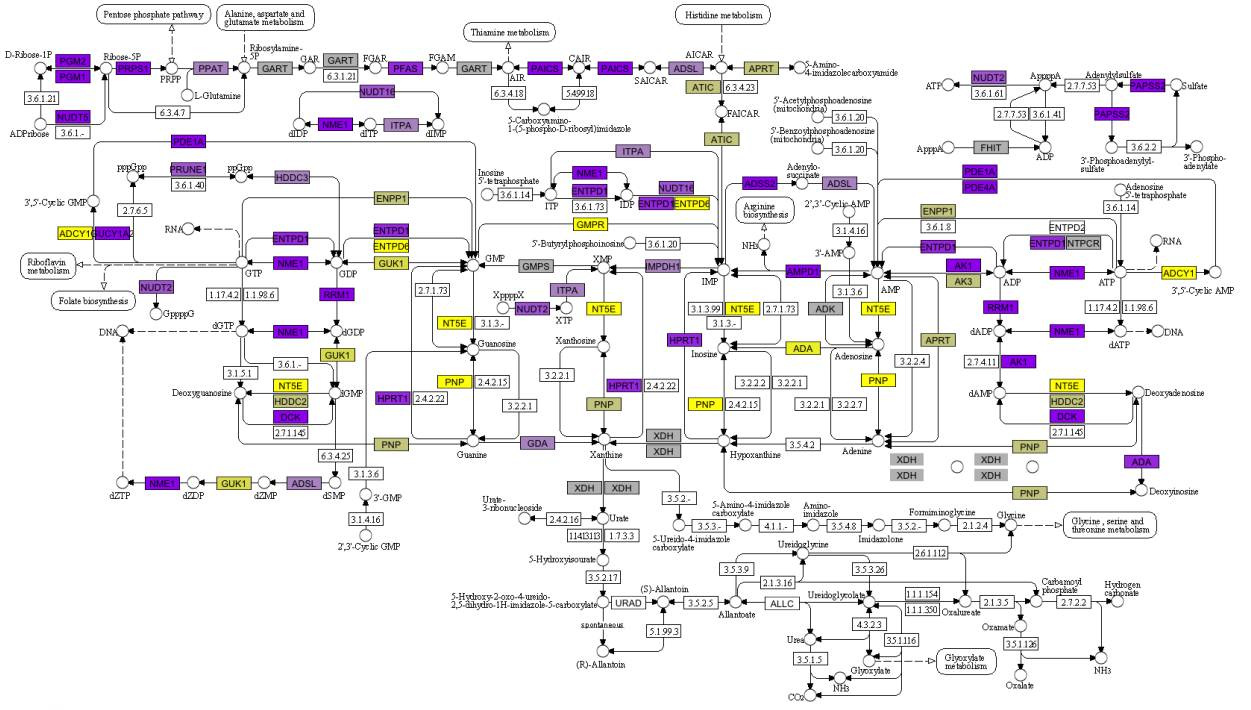

A**BP24**

PURINE METABOLISM

Data on KEGG graph
Rendered by Pathview**B****TRP24**

PURINE METABOLISM

Data on KEGG graph
Rendered by Pathview