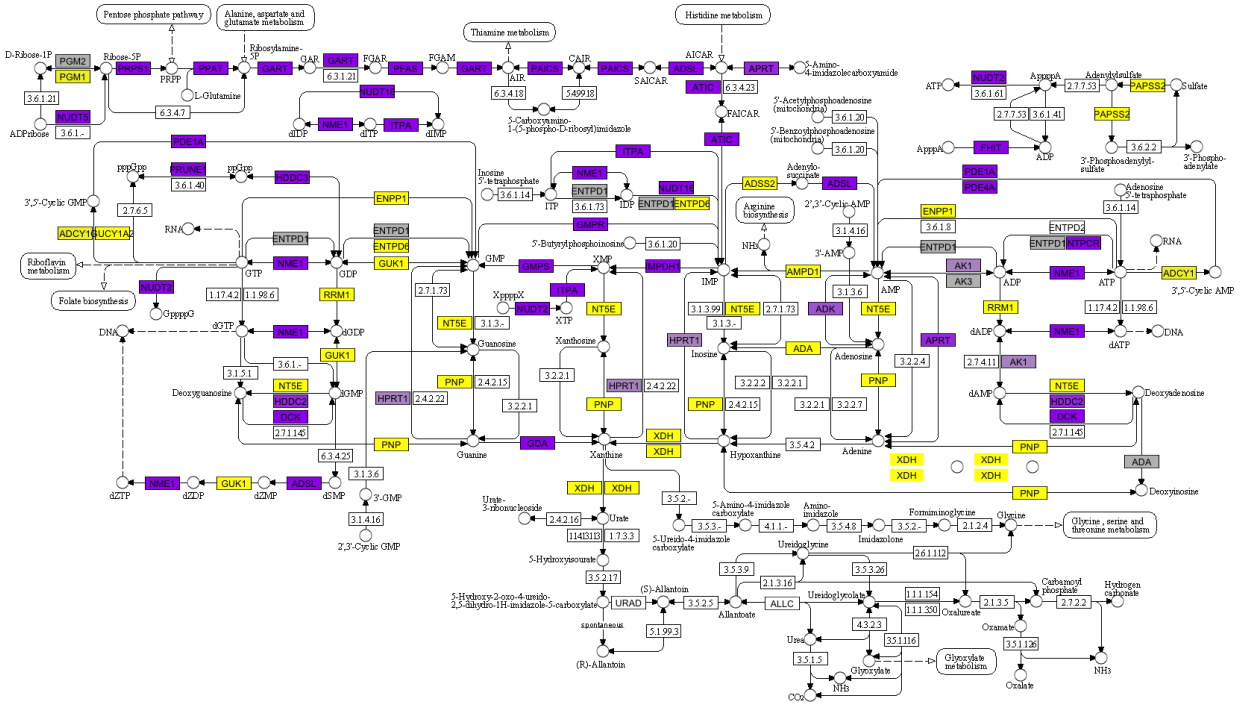

A**BP24**

PURINE METABOLISM

Data on KEGG graph
Rendered by Pathview**B****TRP24**

PURINE METABOLISM

Data on KEGG graph
Rendered by Pathview