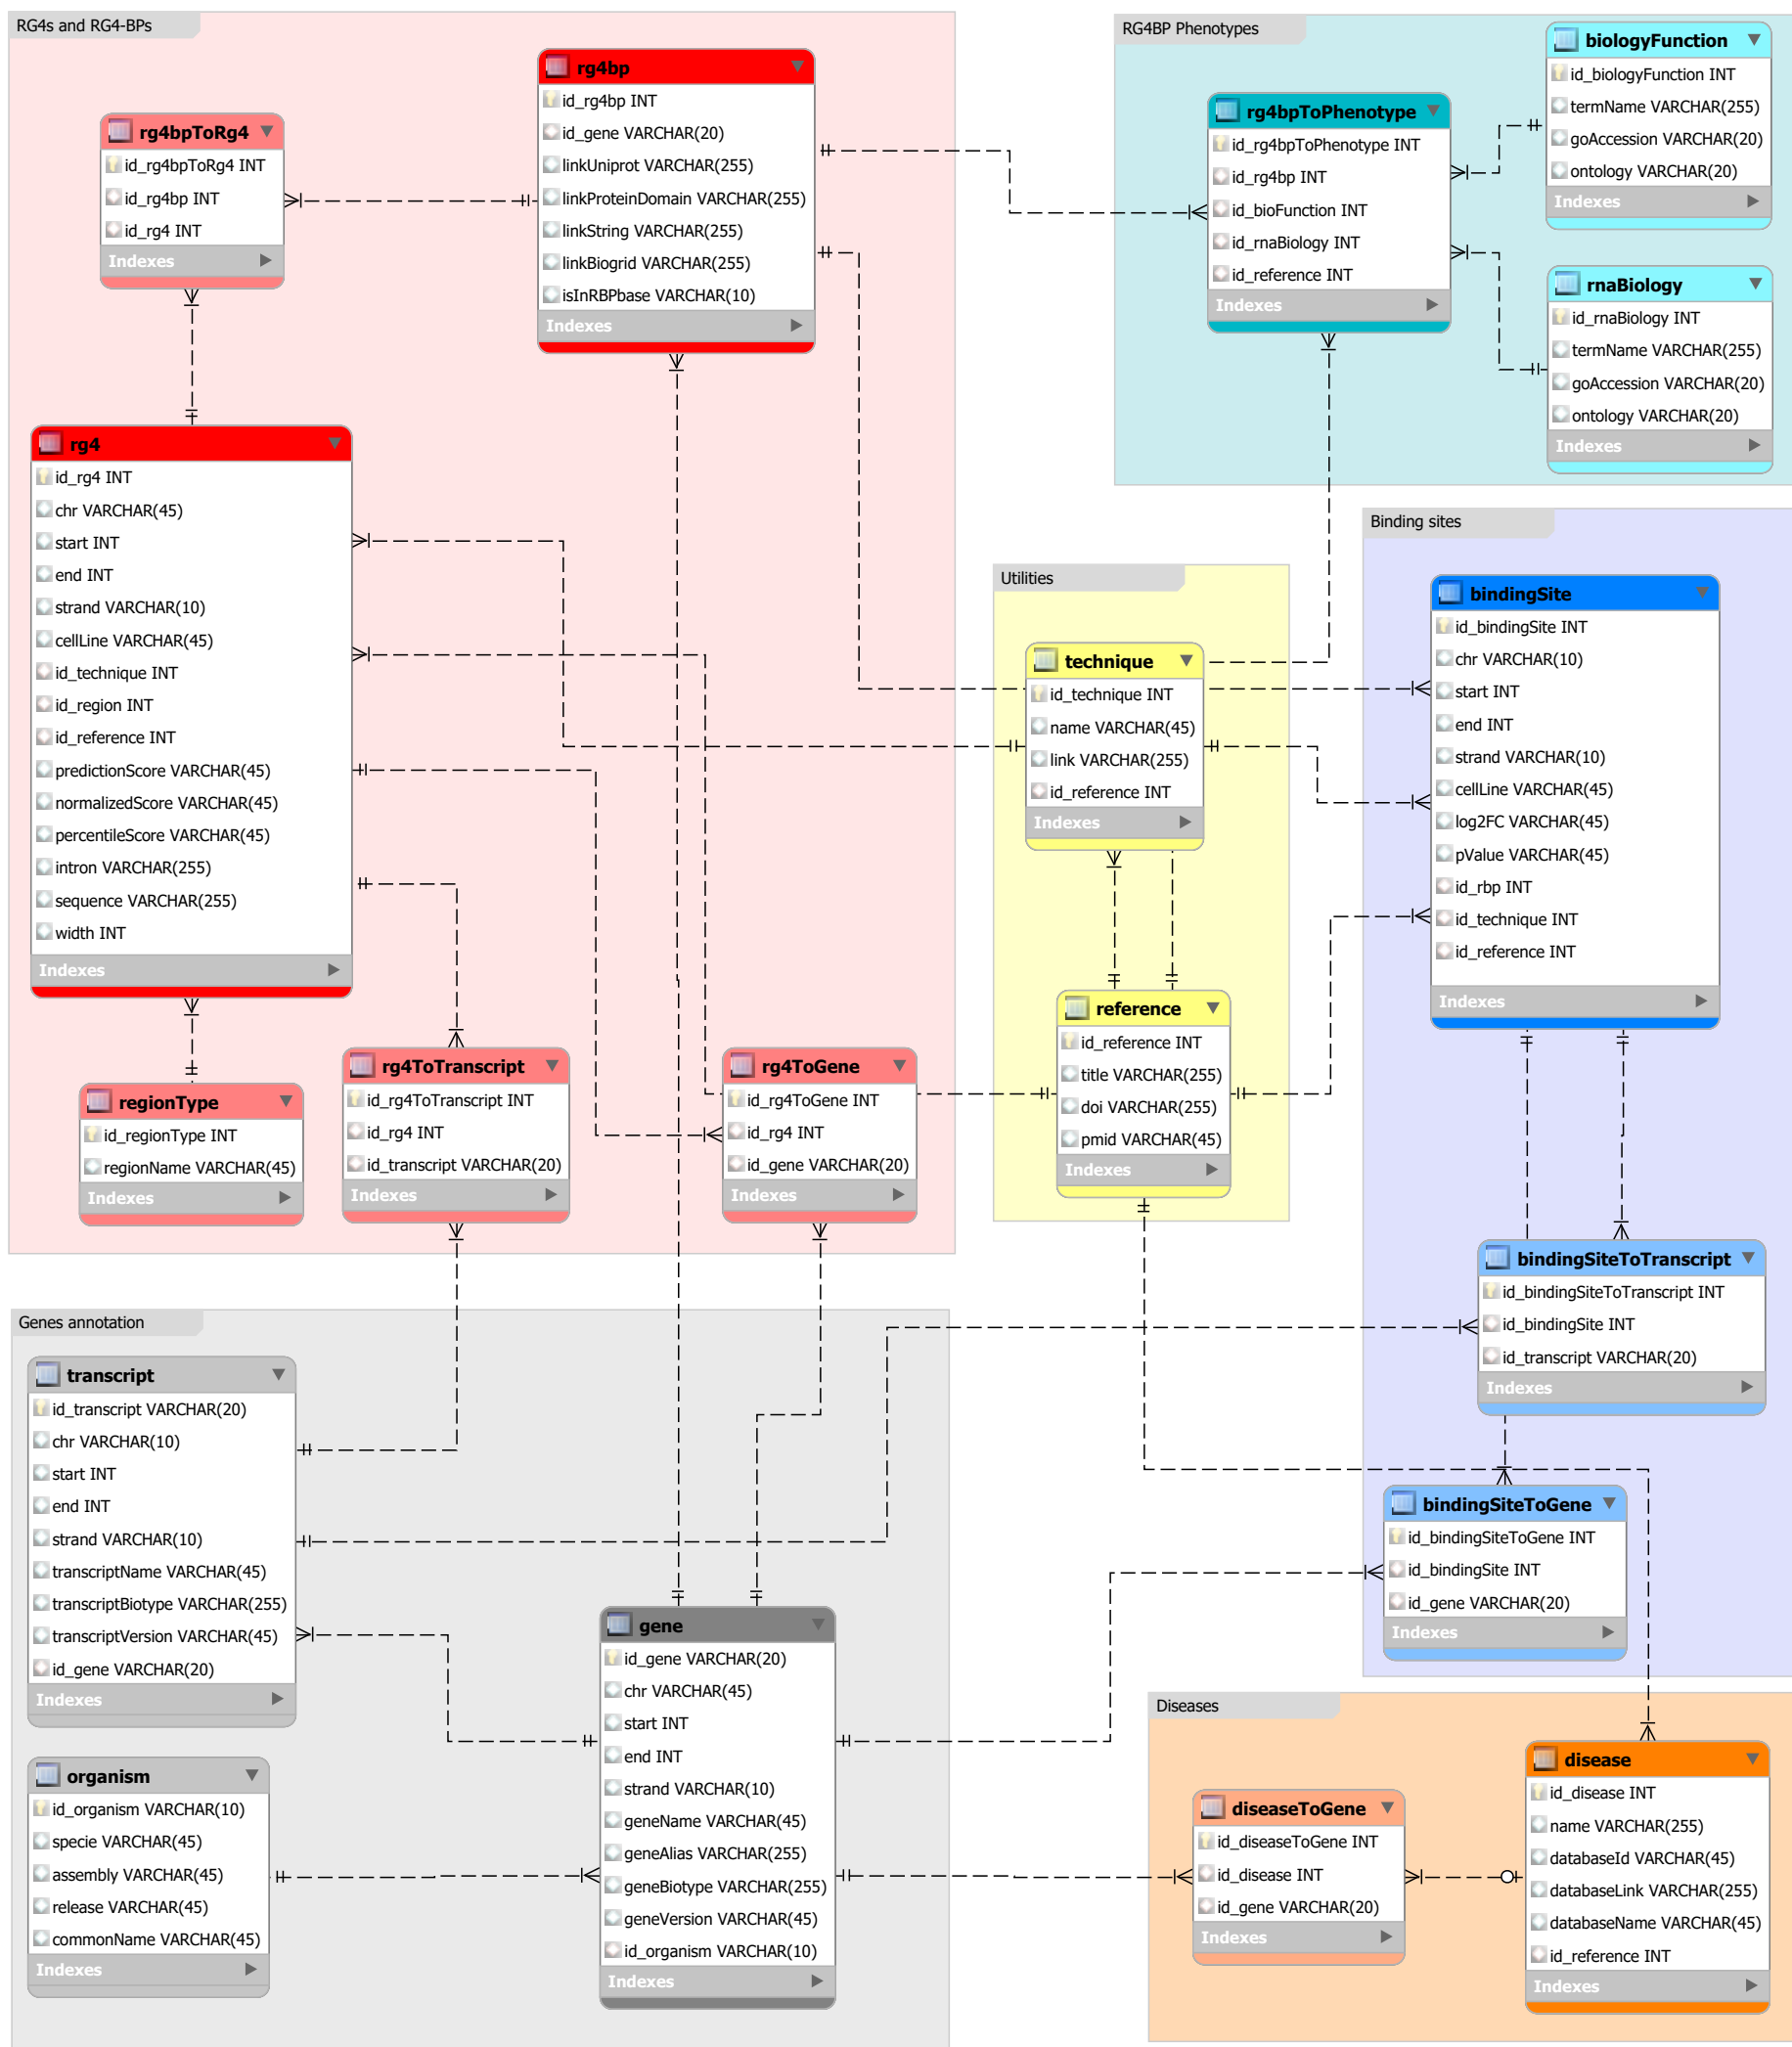

# Supplementary Figure 1

## Supplementary figure legends

**Supplementary Figure 1: Schema of the QUADAtlas database.** *The figure shows the schema of the PostgreSQL database containing QUADAtlas data. The different parts of the model are grouped and color-coded according to the type of data they represent.*