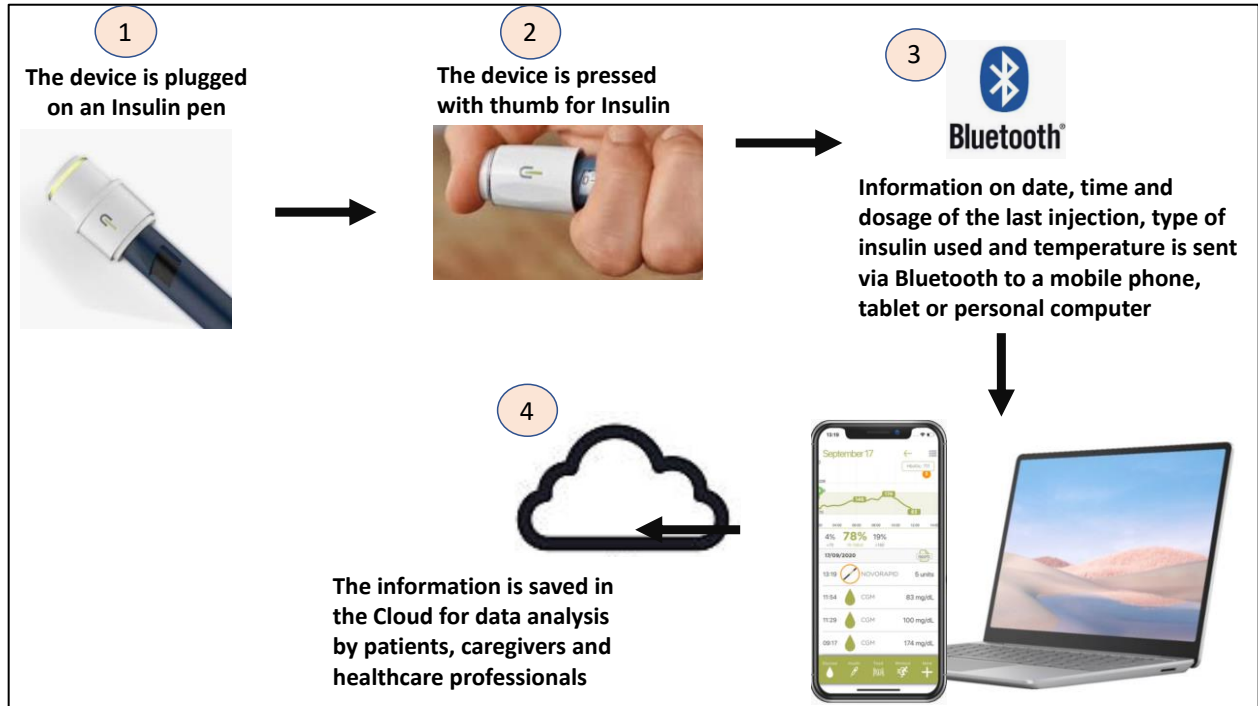

Supplemental Materials

Insulclock®: smart insulin pen cap and Insulclock App/System.

Source: <https://insulclock.com/en/professional/>