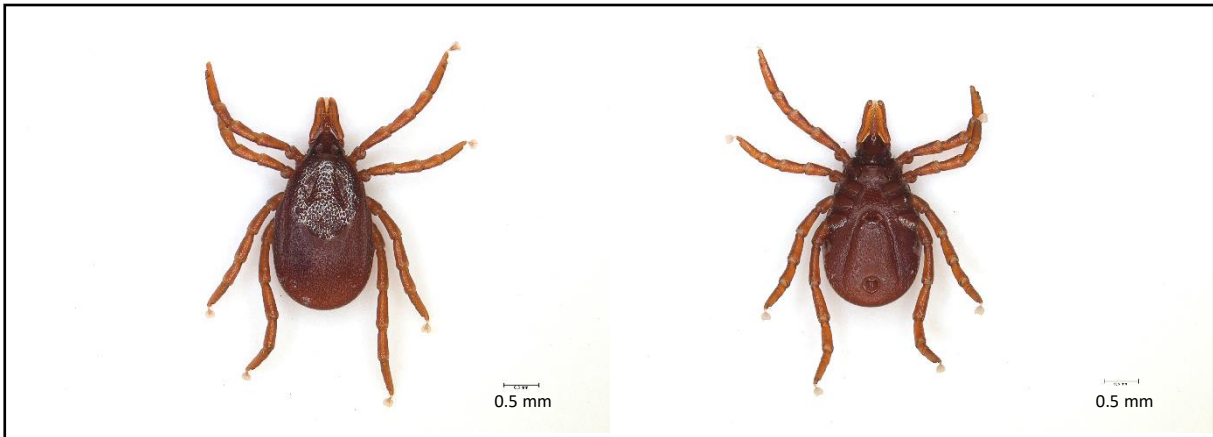

Figure S1. Dorsal and ventral pictures of remarkable tick individuals collected at Sebitoli, Kibale National Park, Uganda.

Haemaphysalis parvata – Adult female

Haemaphysalis parvata – Adult male

Haemaphysalis parvata – Nymph

Haemaphysalis punctaleachi – Adult female

Ixodes muniensis – Adult male

Ixodes rarus/latus – Adult female

Ixodes rarus/latus – Nymph

Rhicephalus dux – Adult female

Rhicephalus dux – Adult male