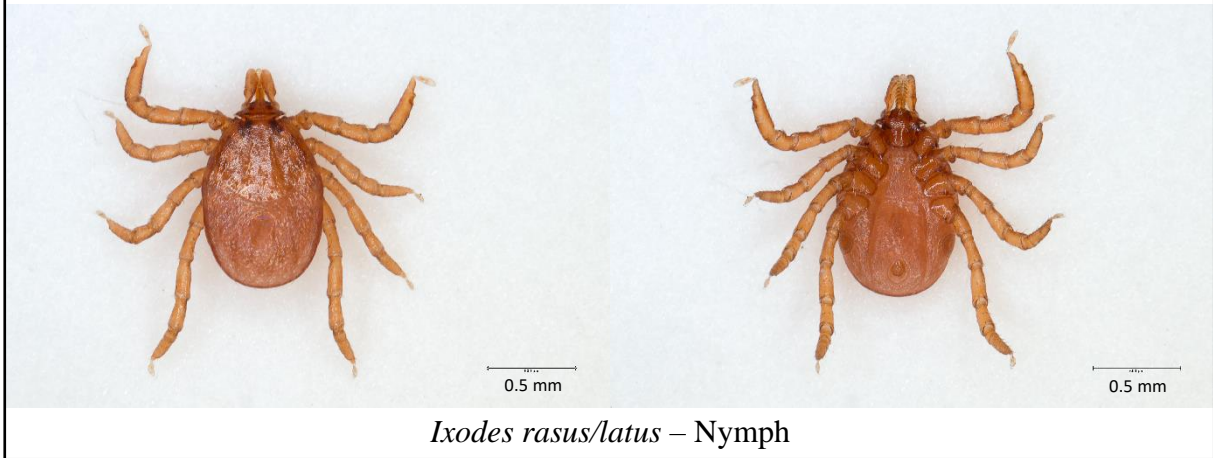

Figure S1. Dorsal and ventral pictures of remarkable tick individuals collected at Sebitoli, Kibale National Park, Uganda.

Haemaphysalis parvata – Adult female

Haemaphysalis parvata – Adult male

Haemaphysalis parvata – Nymph

Haemaphysalis punctaleachi – Adult female

Ixodes muniensis – Adult male

Ixodes rarus/latus – Adult female

Ixodes rarus/latus – Nymph

Rhicephalus dux – Adult female

Rhicephalus dux – Adult male