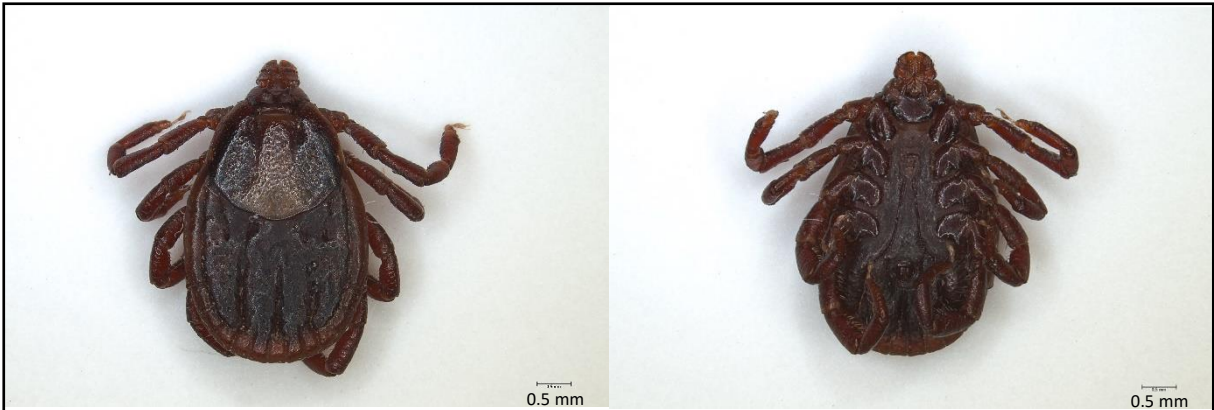

Figure S1. Dorsal and ventral pictures of remarkable tick individuals collected at Sebitoli, Kibale National Park, Uganda.

Haemaphysalis parvata – Adult female

Haemaphysalis parvata – Adult male

Haemaphysalis parvata – Nymph

Haemaphysalis punctaleachi – Adult female

Ixodes muniensis – Adult male

Ixodes rarus/latus – Adult female

Ixodes rarus/latus – Nymph

Rhicephalus dux – Adult female

Rhicephalus dux – Adult male