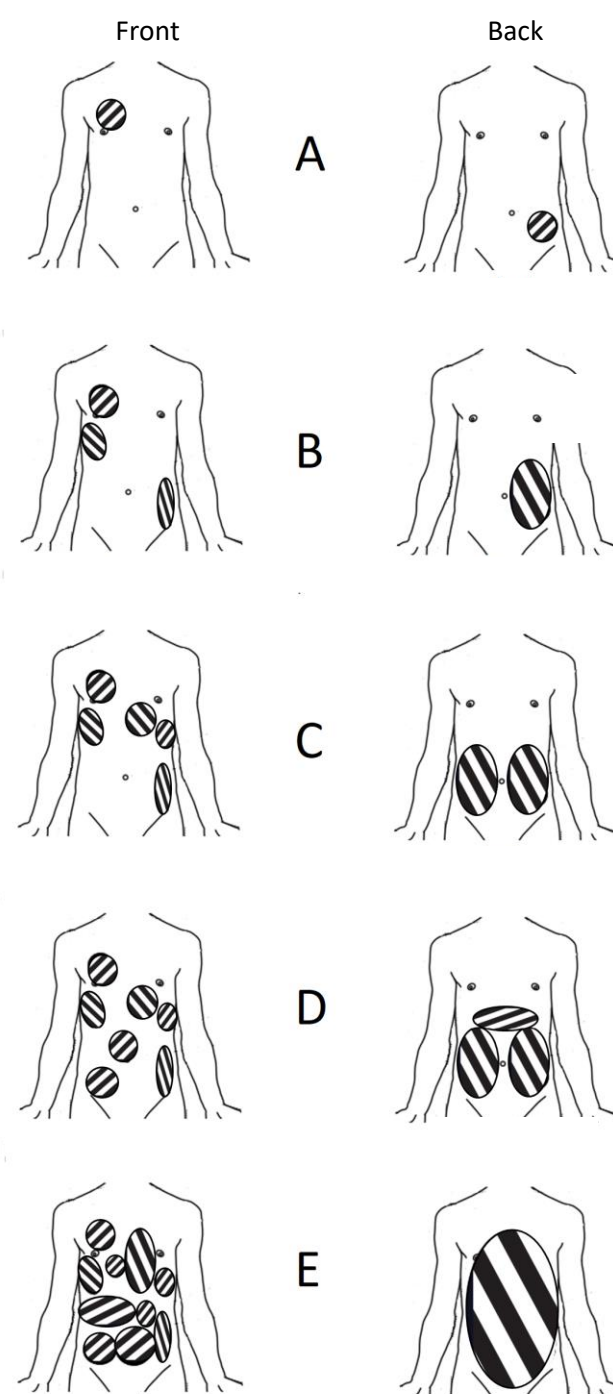

Multimedia Appendix 1

Pictures used in the “Body schemes” test questionnaire

Head

Left: Participants indicated to have rather small tattoos

Right: Participants indicated to have rather large tattoos

A

B

C

D

E

Shoulders / Décolleté

Left: Participants indicated to have rather small tattoos

Right: Participants indicated to have rather large tattoos

A

B

C

D

E

Belly / chest / sides

Left: Participants indicated to have rather small tattoos

Right: Participants indicated to have rather large tattoos

Back

Left: Participants indicated to have rather small tattoos

Right: Participants indicated to have rather large tattoos

A

B

C

D

E

Left arm / hand
(Right arm corresponding)

Left: Participants indicated to have rather small tattoos

Right: Participants indicated to have rather large tattoos