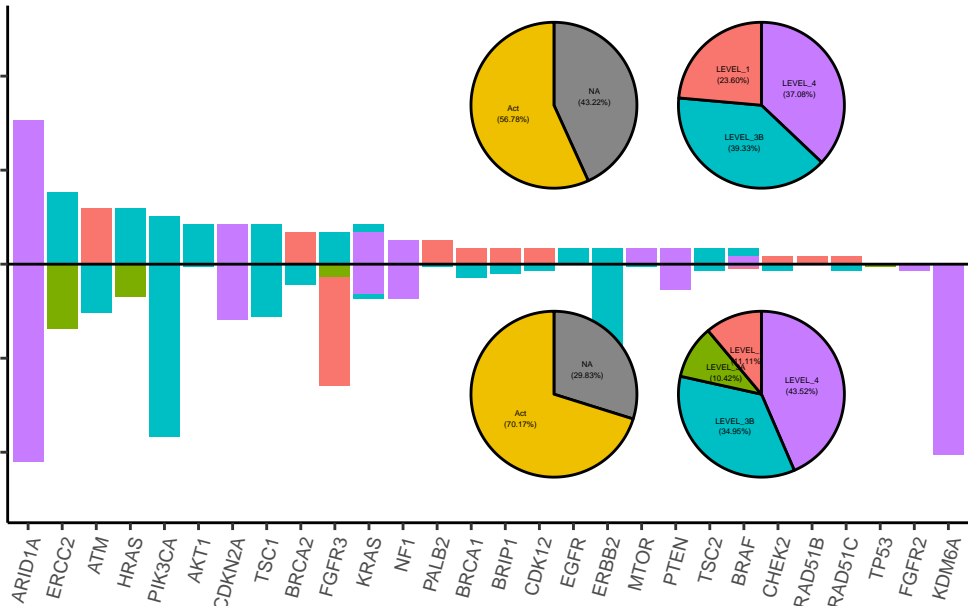

UCB_tcgga UCB_local

20%
10%
0%
10%
20%

HIGHEST_LEVEL