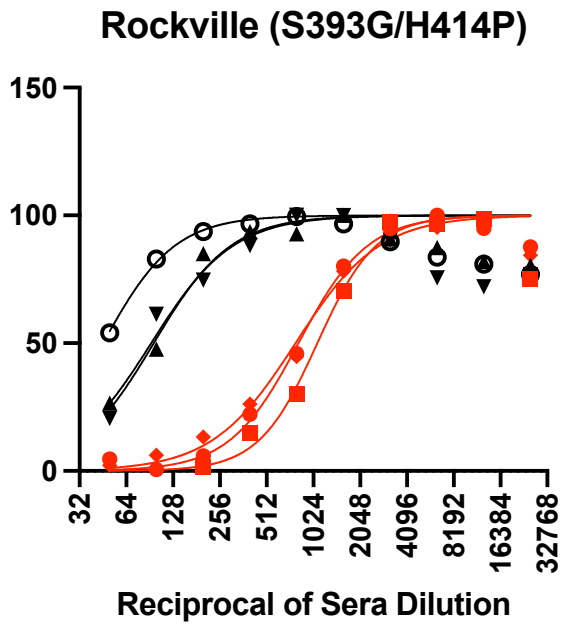

Figure S3: Polyclonal sera responses to wild-type and mutant VLPs from animals immunized with RockvilleD1/US/2012 VLPs and the MD2004-3/US/2004 (a Farmington_Hills_2002 virus) VLPs. Normalized curves are shown for each mouse serum. The EC50 from each curve was used to plot the heatmap from Figure 7B.