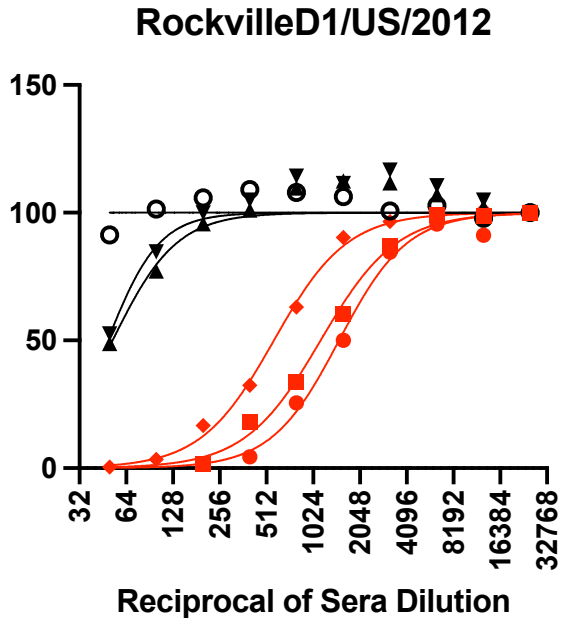

Figure S3: Polyclonal sera responses to wild-type and mutant VLPs from animals immunized with RockvilleD1/US/2012 VLPs and the MD2004-3/US/2004 (a Farmington_Hills_2002 virus) VLPs. Normalized curves are shown for each mouse serum. The EC50 from each curve was used to plot the heatmap from Figure 7B.