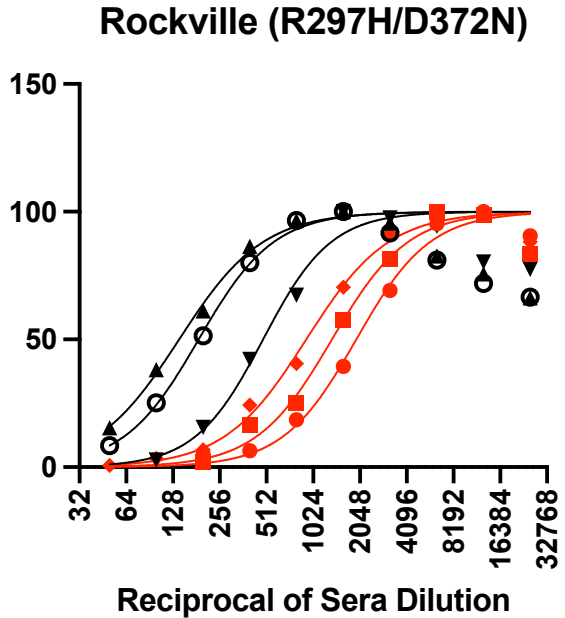

Figure S3: Polyclonal sera responses to wild-type and mutant VLPs from animals immunized with RockvilleD1/US/2012 VLPs and the MD2004-3/US/2004 (a Farmington_Hills_2002 virus) VLPs. Normalized curves are shown for each mouse serum. The EC50 from each curve was used to plot the heatmap from Figure 7B.