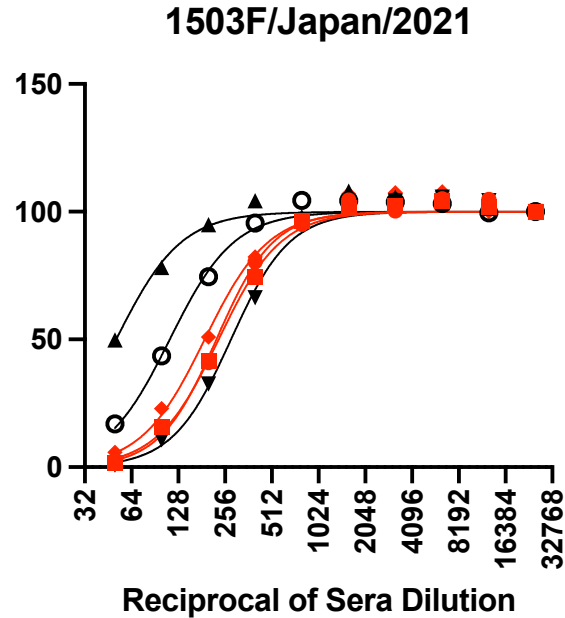

Figure S2: Temporal analyses of divergence of GII.4 Sydney_2012 noroviruses. Root-to-tip divergence of nucleotide sequences on the maximum-likelihood tree was calculated using the same dataset used for time-scaled phylogenetic tree reconstruction from Figure 1.

Figure S3: Polyclonal sera responses to wild-type and mutant VLPs from animals immunized with RockvilleD1/US/2012 VLPs and the MD2004-3/US/2004 (a Farmington_Hills_2002 virus) VLPs. Normalized curves are shown for each mouse serum. The EC50 from each curve was used to plot the heatmap from Figure 7B.